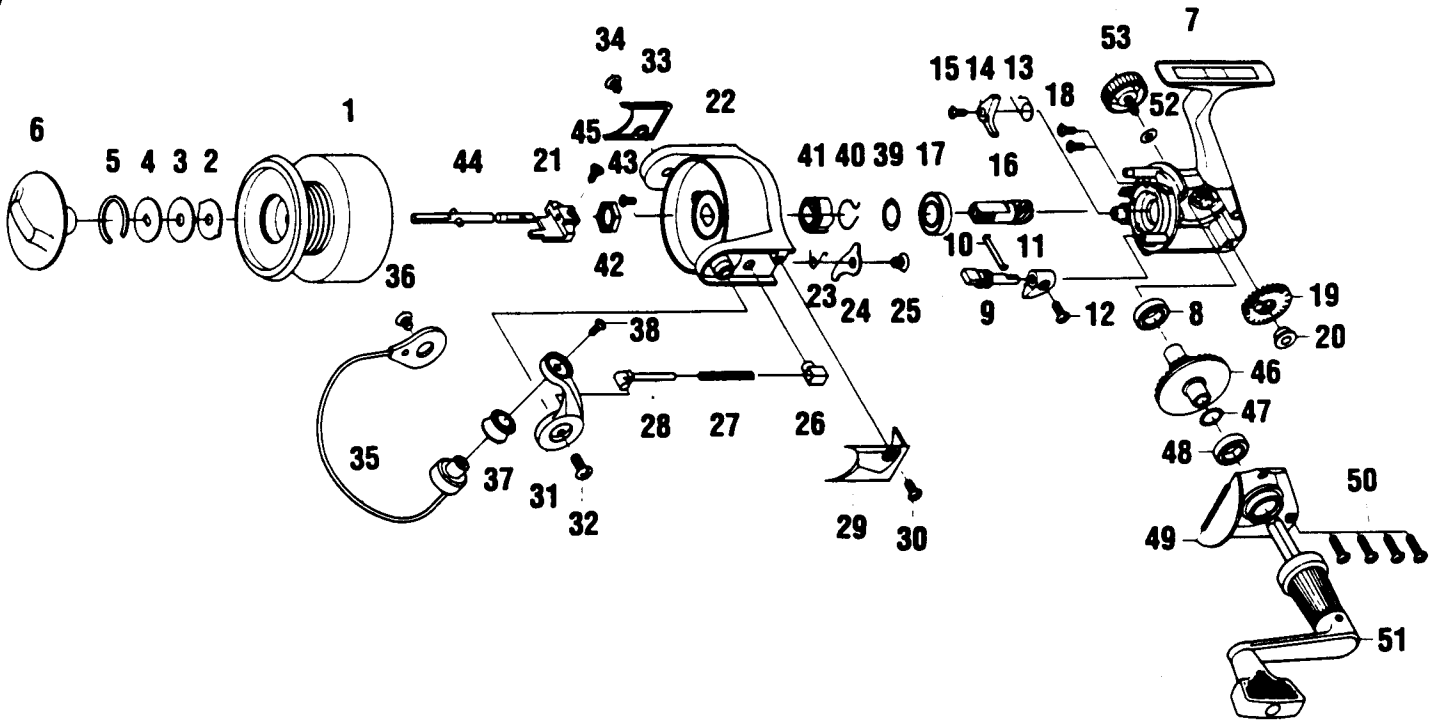

QUANTUM GW20

Key No.	Part No.	Description	Price	Key No.	Part No.	Description	Price
1	BH321-13	Spool Assembly	7.75	28	BH046-13	Arm Lever Cover	1.35
2	BH081-11	Spool Washer "A"	.55	29	BH085-13	Cover Screw	.45
3	BH033-11	Spool Washer "B"	.60	30	BH007-13	Arm Lever	2.30
4	BH080-11	Spool Washer "D"	.90	31	BH044-13	Arm Lever Screw	.40
5	BH038-11	Drag Retainer	.95	32	BH024-13	Bail Holder Cover	.80
6	BH332-13	Drag Knob Assembly	2.50	33	BH085-13	Cover Screw	.45
7	BH001-13	Body	3.70	34	BH347-13	Bail Assembly	4.70
8	BH027-12	Bearing	5.95	35	BH016-13	Line Roller Washer	.55
9	BH090-11	Stopper Cam	1.50	36	BH004-13	Line Roller Ball Bearing	3.90
10	BH089-11	Stopper Cam Spring	.90	37	BH044-13	Bail Holder Screw	.40
11	BH059-13	Stopper Lever	.60	38	BH108-13	Bail Screw	.40
12	BH135-13	Stopper Lever Screw	.45	39	BH110-11	Bearing Washer	.50
13	BH061-11	Stopper Spring	1.40	40	BH086-11	Silent Spring	1.55
14	BH063-11	Stopper	1.45	41	BH060-11	Ratchet Gear	1.55
15	BH077-11	Stopper Screw	.60	42	BH006-11	Rotor Nut	1.05
16	BH011-13	Pinion Gear	2.60	43	BH094-11	Rotor Nut Lock Screw	.60
17	BH028-11	Ball Bearing	8.20	44	BH315-11	Main Shaft Assembly	5.40
18	BH041-11	Bearing Screw	.60	45	BH100-11	Main Shaft Screw	.60
19	BH053-11	O/S Gear	1.45	46	BH012-13	Driver Gear	2.35
20	BH025-11	O/S Slider	2.50	47	BH026-11	Adjust Washer	.65
21	BH009-13	Rotor	3.35	48	BH027-12	Bearing	5.95
22	BH049-11	Kick Lever Spring	.90	49	BH023-13	Body Cover	2.20
23	BH019-11	Kick Lever	1.80	50	BH057-13	Body Cover Screw	.40
24	BH136-11	Kick Lever Screw	.60	51	BH318-13	Handle Assembly	4.25
25	BH020-11	Spring Holder	.90	52	BH105-11	Handle Cap Washer	.45
26	BH022-11	Arm Lever Spring	5.40	53	BH073-13	Handle Screw Cap	2.20
27	BH031-11	Spring Shaft	2.52				

Prices subject to change without notice. Prices do not include postage and handling.

PLEASE ORDER BY PART NUMBER

Rev. 6/95

Zebco Division Brunswick Corporation, Box 270, Tulsa, OK 74101 USA 918-836-5581