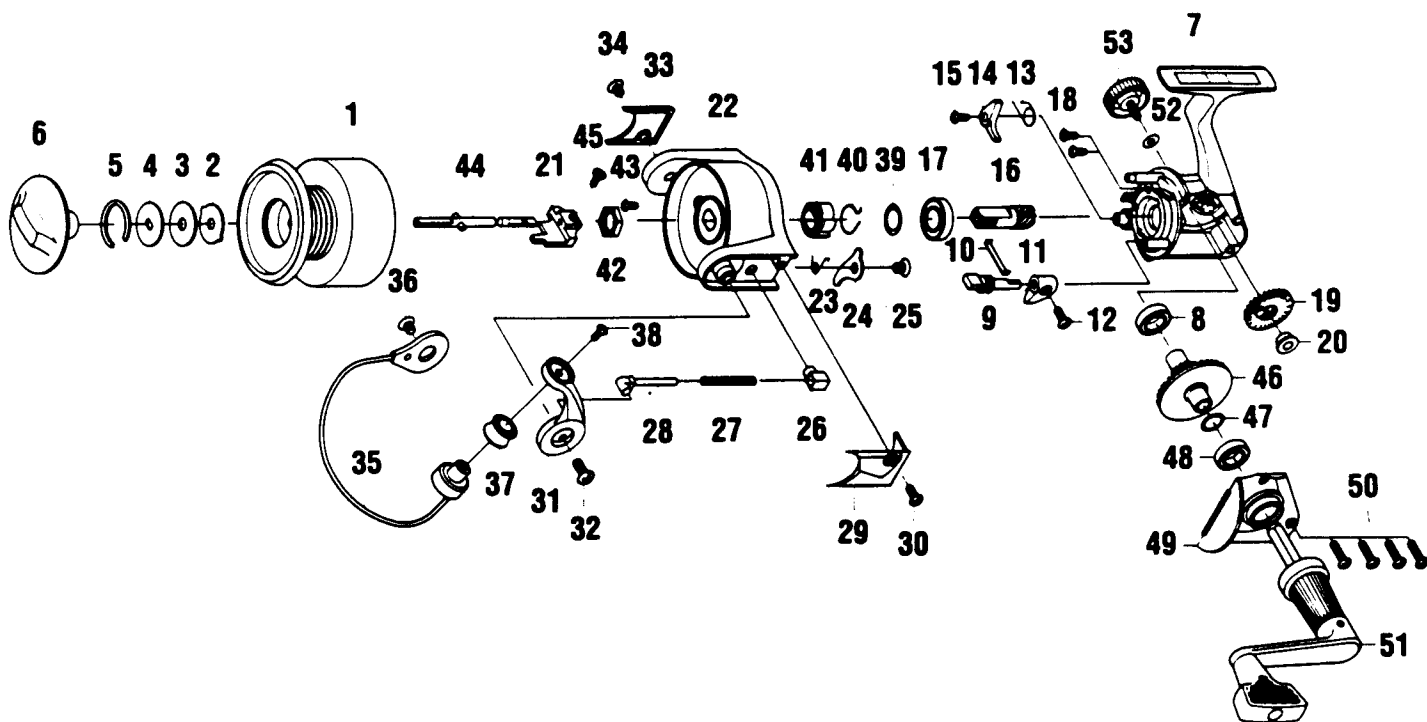

QUANTUM GW40

Key No.	Part No.	Description	Price	Key No.	Part No.	Description	Price
1	BH321-23	Spool Assembly	7.75	28	BH046-23	Arm Lever Cover	2.10
2	BH081-21	Spool Washer "A"	.55	29	BH085-13	Cover Screw	.45
3	BH033-21	Spool Washer "B"	.60	30	BH007-13	Arm Lever	2.30
4	BH080-21	Spool Washer "D"	.90	31	BH044-13	Arm Lever Screw	.40
5	BH038-21	Drag Retainer	.95	32	BH024-13	Bail Holder Cover	.80
6	BH332-23	Drag Knob Assembly	2.50	33	BH085-13	Cover Screw	.45
7	BH001-23	Body	3.70	34	BH347-23	Bail Assembly	4.80
8	BH027-12	Bearing	5.95	35	BH016-13	Line Roller Washer	.55
9	BH090-11	Stopper Cam	1.50	36	BH004-13	Line Roller Ball Bearing	3.90
10	BH089-11	Stopper Cam Spring	.90	37	BH044-13	Bail Holder Screw	.40
11	BH059-13	Stopper Lever	.60	38	BH108-13	Bail Screw	.40
12	BH135-13	Stopper Lever Screw	1.55	39	BH110-11	Bearing Washer	.50
13	BH061-11	Stopper Spring	1.40	40	BH086-11	Silent Spring	1.55
14	BH063-11	Stopper	1.45	41	BH060-11	Ratchet Gear	1.55
15	BH077-11	Stopper Screw	.60	42	BH006-11	Rotor Nut	1.05
16	BH011-13	Pinion Gear	2.60	43	BH094-11	Rotor Nut Lock Screw	.60
17	BH028-11	Ball Bearing	8.20	44	BH315-21	Main Shaft Assembly	5.85
18	BH041-11	Bearing Screw	.60	45	BH100-11	Main Shaft Screw	.60
19	BH053-21	O/S Gear	1.45	46	BH012-13	Driver Gear	2.35
20	BH025-11	O/S Slider	2.50	47	BH026-11	Adjust Washer	.65
21	BH009-23	Rotor	3.75	48	BH027-12	Bearing	5.95
22	BH049-21	Kick Lever Spring	.90	49	BH023-23	Body Cover	2.20
23	BH019-21	Kick Lever	1.80	50	BH057-13	Body Cover Screw	.40
24	BH136-11	Kick Lever Screw	.60	51	BH318-13	Handle Assembly	4.25
25	BH020-11	Spring Holder	.90	52	BH105-11	Handle Cap Washer	.45
26	BH022-21	Arm Lever Spring	.60	53	BH073-13	Handle Screw Cap	2.20
27	BH031-21	Spring Shaft	.90				

Prices subject to change without notice. Prices do not include postage and handling.

PLEASE ORDER BY PART NUMBER

Rev. 6/95

Zebco Division Brunswick Corporation, Box 270, Tulsa, OK 74101 USA 918-836-5581