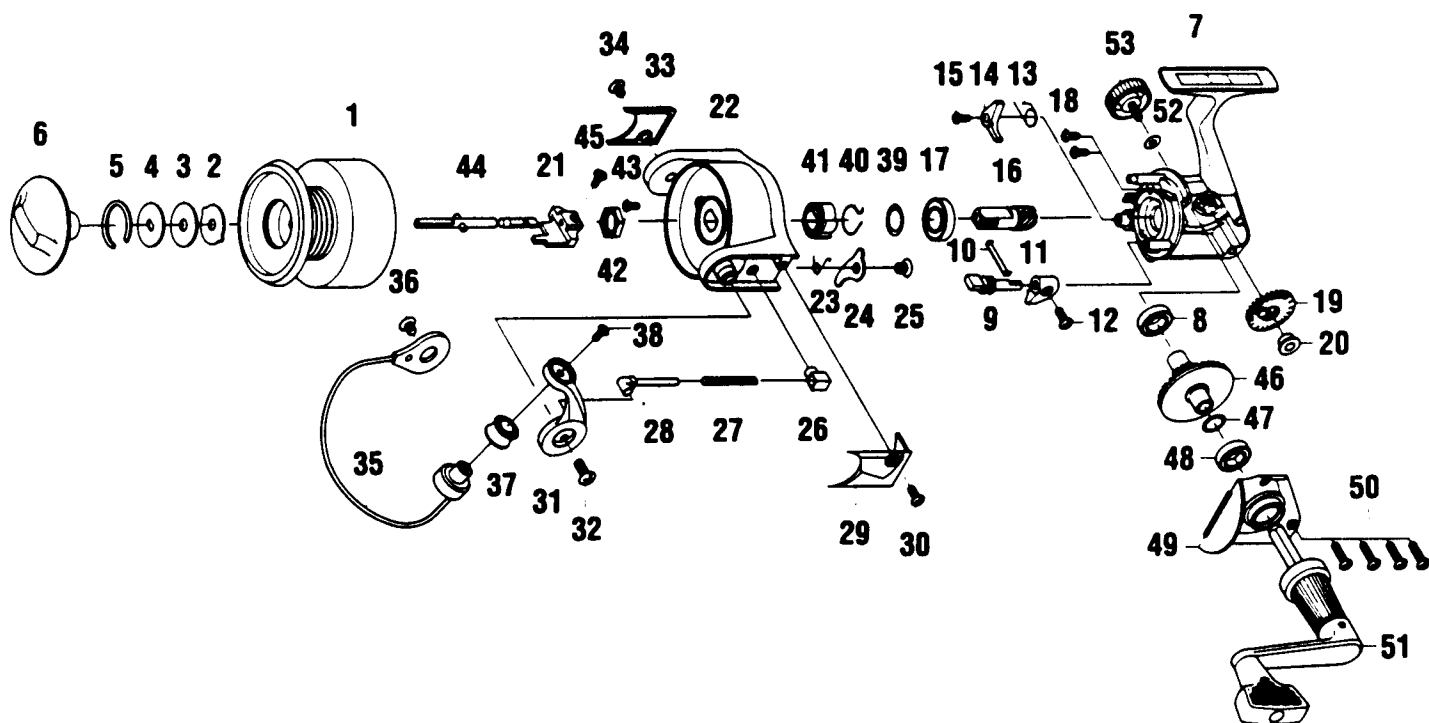

QUANTUM GW60

Key No.	Part No.	Description	Price	Key No.	Part No.	Description	Price
1	BH321-43	Spool Assembly	7.75	28	BH046-43	Arm Lever Cover	1.75
2	BH081-31	Spool Washer "A"	.55	29	BH085-13	Cover Screw	.45
3	BH033-31	Spool Washer "B"	.60	30	BH007-13	Arm Lever	2.30
4	BH080-31	Spool Washer "D"	.90	31	BH044-13	Arm Lever Screw	.40
5	BH038-31	Drag Retainer	.96	32	BH024-33	Bail Holder Cover	1.00
6	BH332-43	Drag Knob Assembly	2.85	33	BH085-13	Cover Screw	.45
7	BH001-43	Body	3.90	34	BH347-43	Bail Assembly	5.15
8	BH027-12	Bearing	6.20	35	BH016-13	Line Roller Washer	.55
9	BH090-11	Stopper Cam	1.50	36	BH004-13	Line Roller Ball Bearing	3.90
10	BH089-11	Stopper Cam Spring	.90	37	BH044-13	Bail Holder Screw	.40
11	BH059-13	Stopper Lever	.60	38	BH108-13	Bail Screw	.40
12	BH135-13	Stopper Lever Screw	.45	39	BH110-31	Bearing Washer	.50
13	BH061-11	Stopper Spring	1.40	40	BH086-31	Silent Spring	1.55
14	BH063-11	Stopper	1.45	41	BH060-31	Ratchet Gear	1.70
15	BH077-11	Stopper Screw	.60	42	BH006-31	Rotor Nut	1.15
16	BH011-31	Pinion Gear	3.15	43	BH094-11	Rotor Nut Lock Screw	.60
17	BH028-31	Ball Bearing	7.00	44	BH315-41	Main Shaft Assembly	5.95
18	BH041-11	Bearing Screw	.60	45	BH100-11	Main Shaft Screw	.60
19	BH053-31	O/S Gear	1.55	46	BH012-31	Driver Gear	5.20
20	BH025-31	O/S Slider	2.55	47	BH026-11	Adjust Washer	.65
21	BH009-43	Rotor	4.10	48	BH027-12	Bearing	6.20
22	BH049-41	Kick Lever Spring	.90	49	BH023-43	Body Cover	2.65
23	BH019-41	Kick Lever	1.85	50	BH057-33	Body Cover Screw	.40
24	BH136-11	Kick Lever Screw	.60	51	BH318-33	Handle Assembly	4.15
25	BH020-11	Spring Holder	.90	52	BH105-11	Handle Cap Washer	.45
26	BH022-41	Arm Lever Spring	.60	53	BH073-33	Handle Screw Cap	2.30
27	BH031-31	Spring Shaft	.90				

Prices subject to change without notice. Prices do not include postage and handling.

PLEASE ORDER BY PART NUMBER

Rev. 6/95

Zebco Division Brunswick Corporation, Box 270, Tulsa, OK 74101 USA 918-836-5581

BRUNSWICK