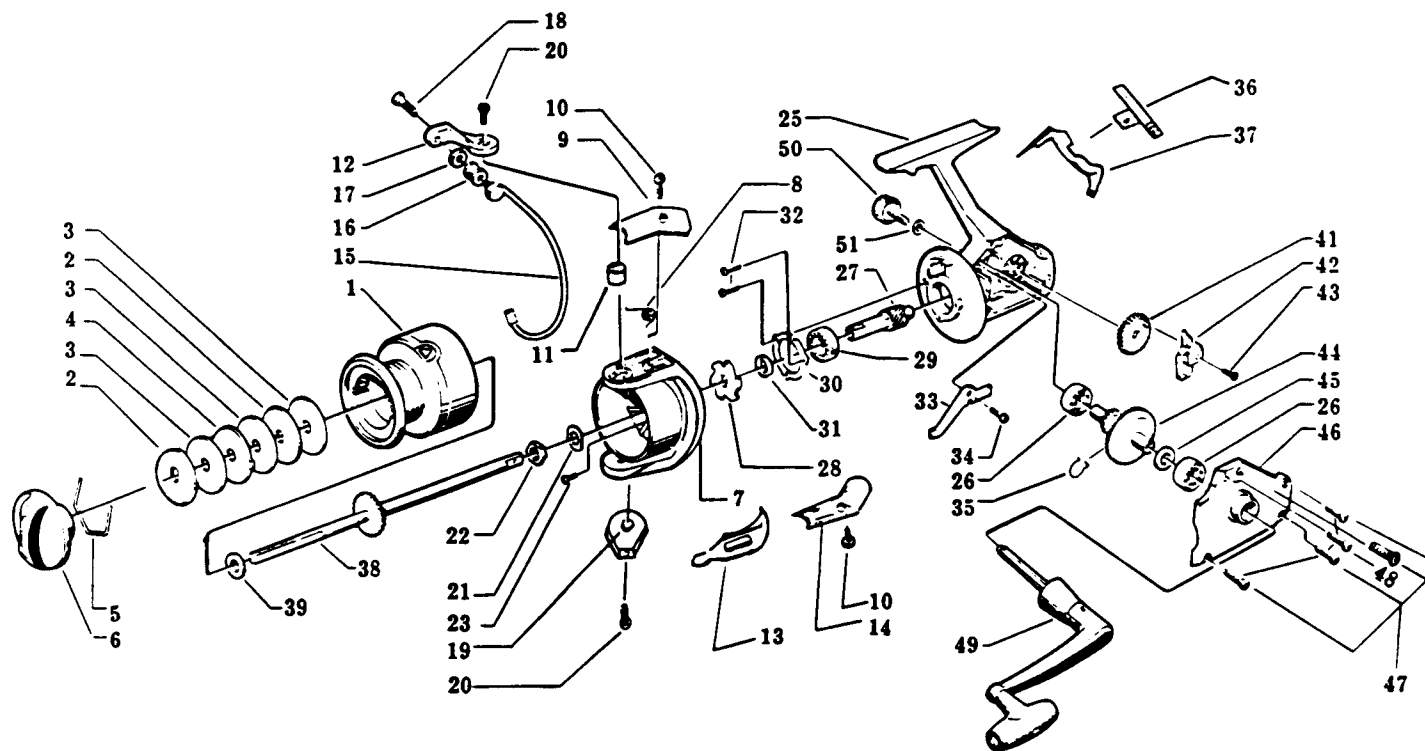

QUANTUM GW80

Key No.	Part No.	Description	Price	Key No.	Part No.	Description	Price
1	BH321-53	Spool Assembly	7.75	28	BH060-51	Ratchet	1.20
2	BH080-51	Drag Washer	1.55	29	BH028-51	Ball Bearing	7.50
3	BH033-51	Lining Washer	.60	30	BH040-51	Bearing Plate	1.20
4	BH081-51	Spool Washer	.90	31	BH110-51	Pinion Collar	1.20
5	BH038-51	Stop Ring	1.00	32	BH077-51	Bearing Screw	.50
6	BH332-53	Drag Knob Assembly	3.25	33	BH063-51	Stopper	1.20
7	BH009-53	Rotor	6.50	34	BH099-51	Stopper Screw	.50
8	BH022-51	Bail Arm Spring	1.00	35	BH061-51	Stopper Spring	1.40
9	BH046-53	Bail Arm Cover	1.00	36	BH059-53	Anti-Reverse Lever	1.00
10	BH077-53	Bail Arm Cover Screw	.50	37	BH089-51	Leaf Spring	1.00
11	BH161-51	Bail Arm Boss Collar	1.20	38	BH315-51	Main Shaft Assembly	2.90
12	BH007-53	Bail Arm	1.55	39	BH030-51	Sheet Washer	.90
13	BH019-51	Kick Lever	1.55	41	BH053-51	Oscillating Gear	1.55
14	BH024-53	Bail Holder Cover	1.00	42	BH025-51	Oscillating Slider	2.05
15	BH347-53	Bail Assembly	3.10	43	BH100-51	Oscillating Screw	.50
16	BH004-53	Line Roller Ball Bearing	2.60	44	BH012-51	Main Gear	3.05
17	BH162-53	Roller Washer	.50	45	BH026-51	Gear Washer	1.00
18	BH108-53	Roller Screw	.90	46	BH023-53	Body Cover	2.60
19	BH017-53	Bail Holder	2.60	47	BH057-53	Body Cover Screw-A	.50
20	BH044-53	Bail Holder Screw	.90	48	BH163-53	Body Cover Screw-B	.50
21	BH065-51	Lock Washer	.50	49	BH318-53	Handle Assembly	7.00
22	BH006-51	Rotor Nut	1.20	50	BH073-53	Handle Cap	1.20
23	BH094-51	Rotor Nut Screw	.60	51	BH105-51	Handle Cap Washer	.90
25	BH001-53	Body	6.50				
26	BH027-52	Bearing	7.50				
27	BH011-51	Pinion	3.15				

Prices subject to change without notice. Prices do not include postage and handling.

PLEASE ORDER BY PART NUMBER

Rev. 6/95

Zebco Division Brunswick Corporation, Box 270, Tulsa, OK 74101 USA 918-836-5581