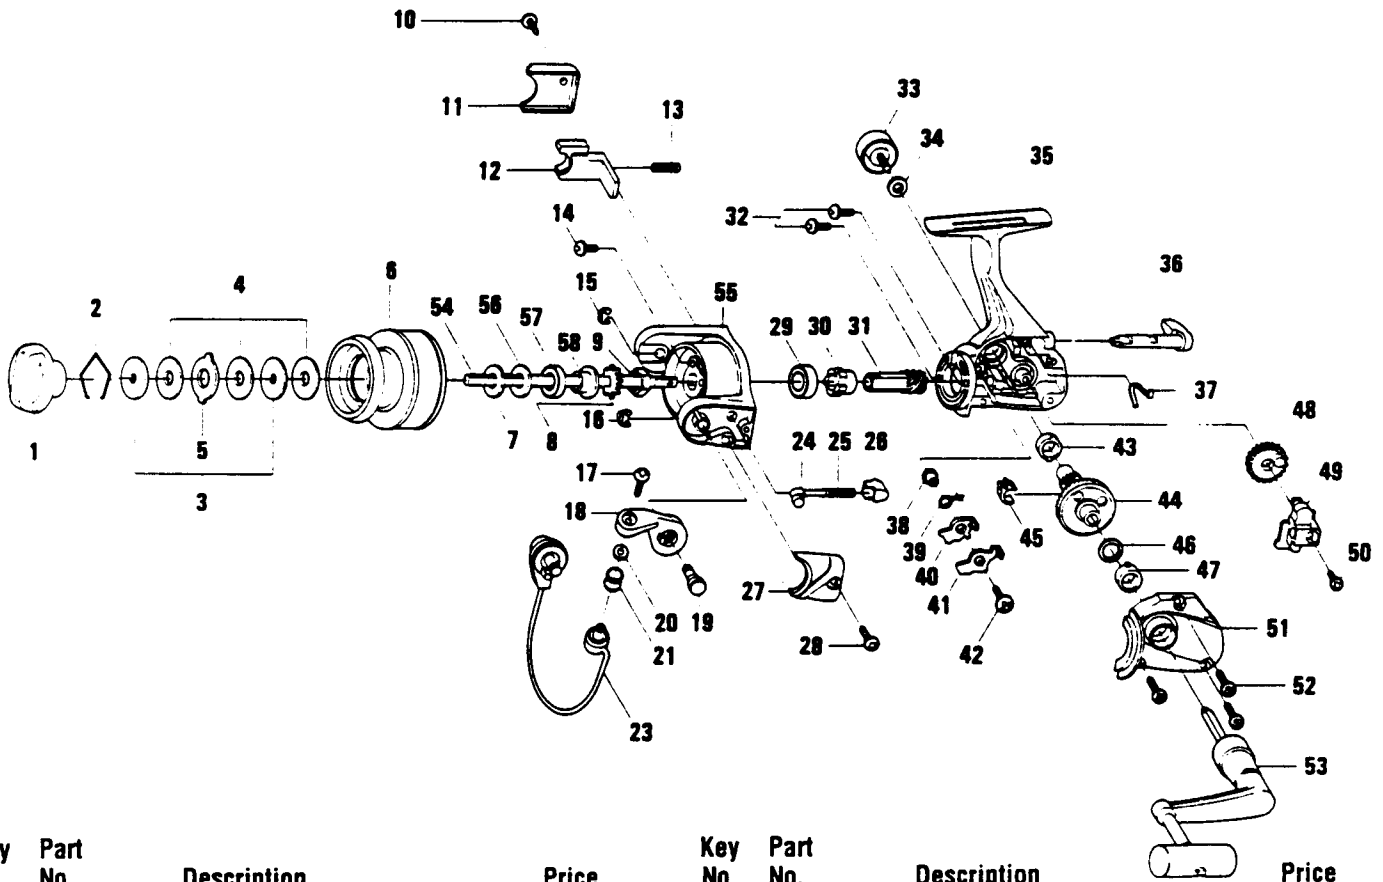

QUANTUM MS1XL

Key No.	Part No.	Description	Price	Key No.	Part No.	Description	Price
1	GU332-5	Drag Knob Assy	5.00	31	GU011	Pinion Gear	3.40
2	GU038	Drag Retainer	.95	32	GU077	Bearing Screw	.69
3	GU080	Spool Washer "D"	.79	33	GU073-6	Handle Screw Cap	2.21
4	GU105-5	Spool Washer "B"	.79	34	GU105	Handle Cap Washer	.64
5	GU081	Spool Washer "A"	.79	35	GU001-9	Body	8.03
6	XU321-2	Spool Assy	10.97	36	G&090-2	A/R Lever	2.16
7	GU105-6	Spool Washer	.54	37	GU089	Stopper Lever Spring	.96
8	AQ037	Spool Click Claw	1.28	38	GU091	Stopper Bushing	.96
9	GU006	Rotor Nut	1.06	39	GU061	Stopper Spring	.91
10	GU077-3	Kick Lever Cover Screw	.62	40	GU063	Stopper "A"	.96
11	GU046-3	Kick Lever Cover	1.49	41	GU074	Stopper "B"	.96
12	GU019	Kick Lever	1.06	42	GU077-5	Stopper Screw	.74
13	KQ049	Kick Lever Spring	.44	43	GU157	Ball Bearing	6.90
14	GU077-4	Rotor Nut Lock Screw	.69	44	GU012	Driver Gear	2.49
15	KQ034	"E"-Clip	.15	45	GU086	Silent Cam	.91
16	KQ034	"E"-Clip	.15	46	GU105-8	Drive Gear Adj. Washer	.47
17	KQ108-3	Bail Screw	.62	47	GU157-2	Ball Bearing	6.75
18	ZU007	Arm Lever	1.96	48	GU053	O/S Gear	1.11
19	GU054-7	Arm Lever Pin	1.70	49	GU025	O/S Slider	.96
20	EQ017-2	Bail Collar	1.49	50	GU100	Main Shaft Screw	.54
21	EQ004	Line Roller B.B.	5.84	51	GU023-9	Body Cover	4.89
23	ZU347-4	Bail Assy	5.92	52	GU057-2	Body Cover Scrfew	.79
24	KQ031	Spring Shaft	.56	53	ZU318	Handle Assy	6.59
25	KQ049-3	Arm Lever Spring	.54	54	GU015	Main Shaft	2.66
26	QL020	Spring Holder	.58	55	GU009-7	Rotor	5.92
27	LU087-3	Arm Lever Spring Cover	.75	56	ZU109	Washer	.77
28	GU077-3	Arm Lever Spring Cover Screw	.62	57	GU157	Ball Bearing	6.90
29	AQ028	Ball Bearing	6.90	58	ZU139	Bearing Sleeve	1.29
30	GU060	Ratchet Gear	2.71				

Prices subject to change without notice. Prices do not include postage and handling.

PLEASE ORDER BY PART NUMBER

Rev. 6/95

Zebco Division Brunswick Corporation, Box 270, Tulsa, OK 74101 USA 918-836-5581