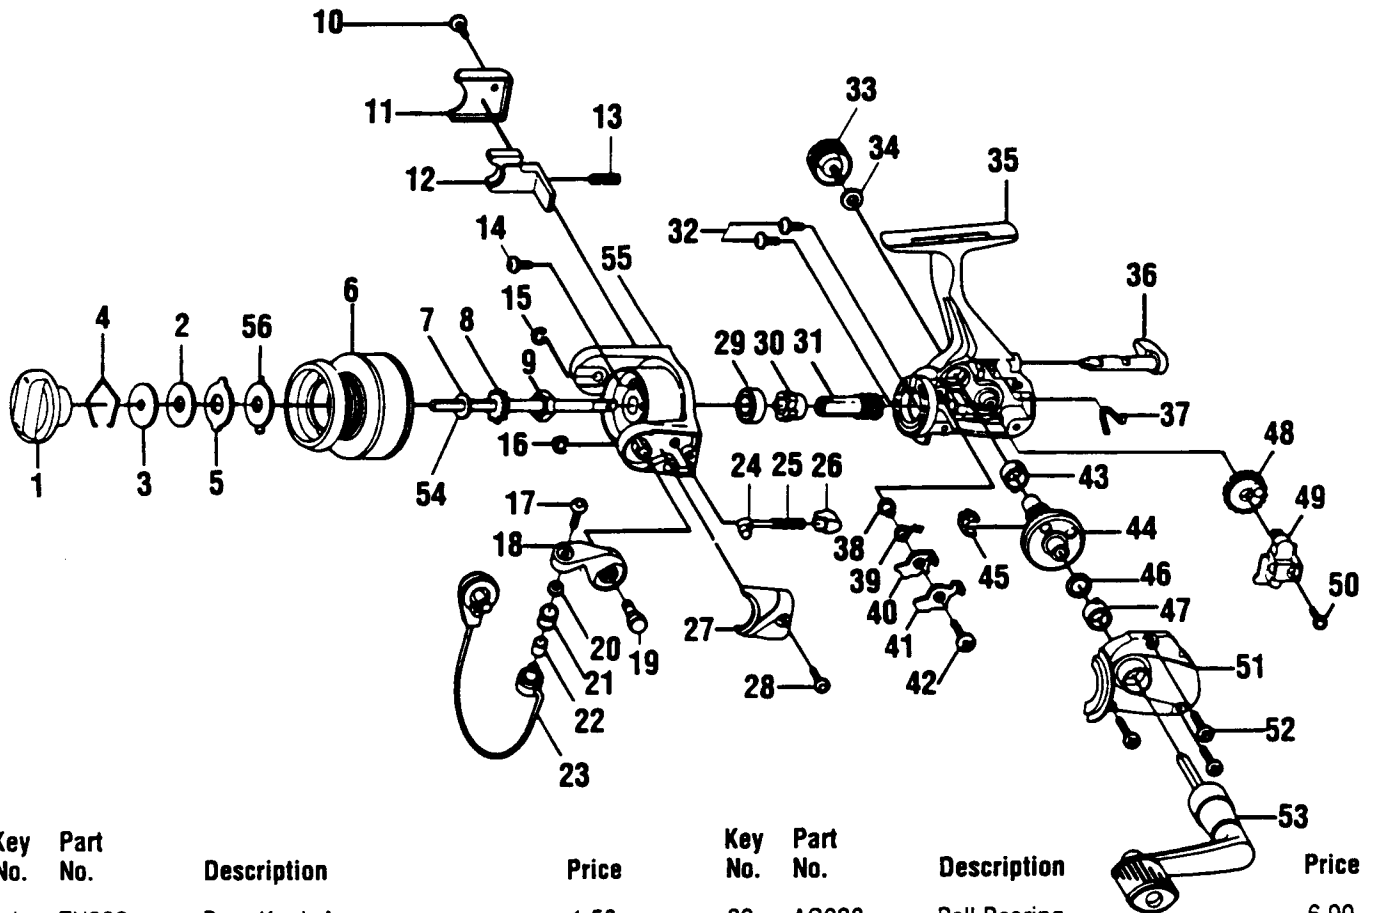

QUANTUM MSC00

| Key No. | Part No. | Description | Price | Key No. | Part No. | Description | Price |
|---------|----------|------------------------------|-------|---------|----------|------------------------|-------|
| 1 | ZU332 | Drag Knob Assy | 1.53 | 29 | AQ028 | Ball Bearing | 6.90 |
| 2 | KQ038 | Drag Retainer | 3.58 | 30 | GU060 | Ratchet Gear | 2.71 |
| 3 | ZU080 | Spool Washer "D" | .96 | 31 | ZU011 | Pinion Gear | 3.40 |
| 4 | KQ029 | Spool Washer "B" | .72 | 32 | GU077 | Bearing Screw | .69 |
| 5 | KQ045 | Spool Washer "A" | .96 | 33 | GU073 | Handle Screw Cap | 1.11 |
| 6 | ZU321-2 | Spool Assy | 8.22 | 34 | GU103 | Handle Cap Washer | .64 |
| 7 | GU105-6 | Spool Washer | .54 | 35 | GU001-5 | Body | 4.03 |
| 8 | AQ037 | Spool Click Gear | 1.28 | 36 | GU090 | A/R Lever | 1.80 |
| 9 | GU006 | Rotor Nut | 1.06 | 37 | GU089 | Stopper Lever Spring | .96 |
| 10 | GU077-7 | Kick Lever Cover Screw | .74 | 38 | GU091 | Stopper Bushing | .96 |
| 11 | ZU046 | Kick Lever Cover | .74 | 39 | GU061 | Stopper Spring | .91 |
| 12 | ZU019 | Kick Lever | 1.22 | 40 | GU063 | Stopper "A" | .96 |
| 13 | KQ049 | Kick Lever Spring | .44 | 41 | GU074 | Stopper "B" | .96 |
| 14 | GU077-4 | Rotor Nut Lock Screw | .69 | 42 | GU077-5 | Stopper Screw | .74 |
| 15 | KQ034 | "E"-Clip | .15 | 43 | GU027 | Body Bushing | .91 |
| 16 | KQ034 | "E"-Clip | .15 | 44 | GU012 | Drive Gear | 2.49 |
| 17 | KQ108 | Bail Screw | .74 | 45 | GU086 | Silent Cam | .91 |
| 18 | LU007-02 | Arm Lever | .96 | 46 | GU105-8 | Drive Gear Adj. Washer | .47 |
| 19 | GU051-2 | Arm Lever Pin | 1.60 | 47 | GU027 | Body Bushing | .91 |
| 20 | GU105-7 | Line Roller Washer | .54 | 48 | ZU053 | Oscillation Gear | .96 |
| 21 | MT004 | Line Roller | 1.90 | 49 | GU025 | Oscillation Slider | .96 |
| 22 | MT016-2 | Line Roller Bushing | .96 | 50 | GU100 | Main Shaft Screw | .54 |
| 23 | ZU347 | Bail Assy | 5.62 | 51 | GU023-5 | Body Cover | 2.17 |
| 24 | KQ031 | Spring Shaft | .56 | 52 | GU057 | Body Cover Screw | .79 |
| 25 | KQ049-3 | Arm Lever Spring | .54 | 53 | GU318-10 | Handle Assy | 6.58 |
| 26 | QL020 | Spring Holder | .58 | 54 | ZU015 | Main Shaft | 2.28 |
| 27 | ZU087 | Arm Lever Spring Cover | .74 | 55 | ZU009 | Rotor | 3.03 |
| 28 | ZU077-7 | Arm Lever Spring Cover Screw | .74 | 56 | KQ046 | Spring Washer | .68 |