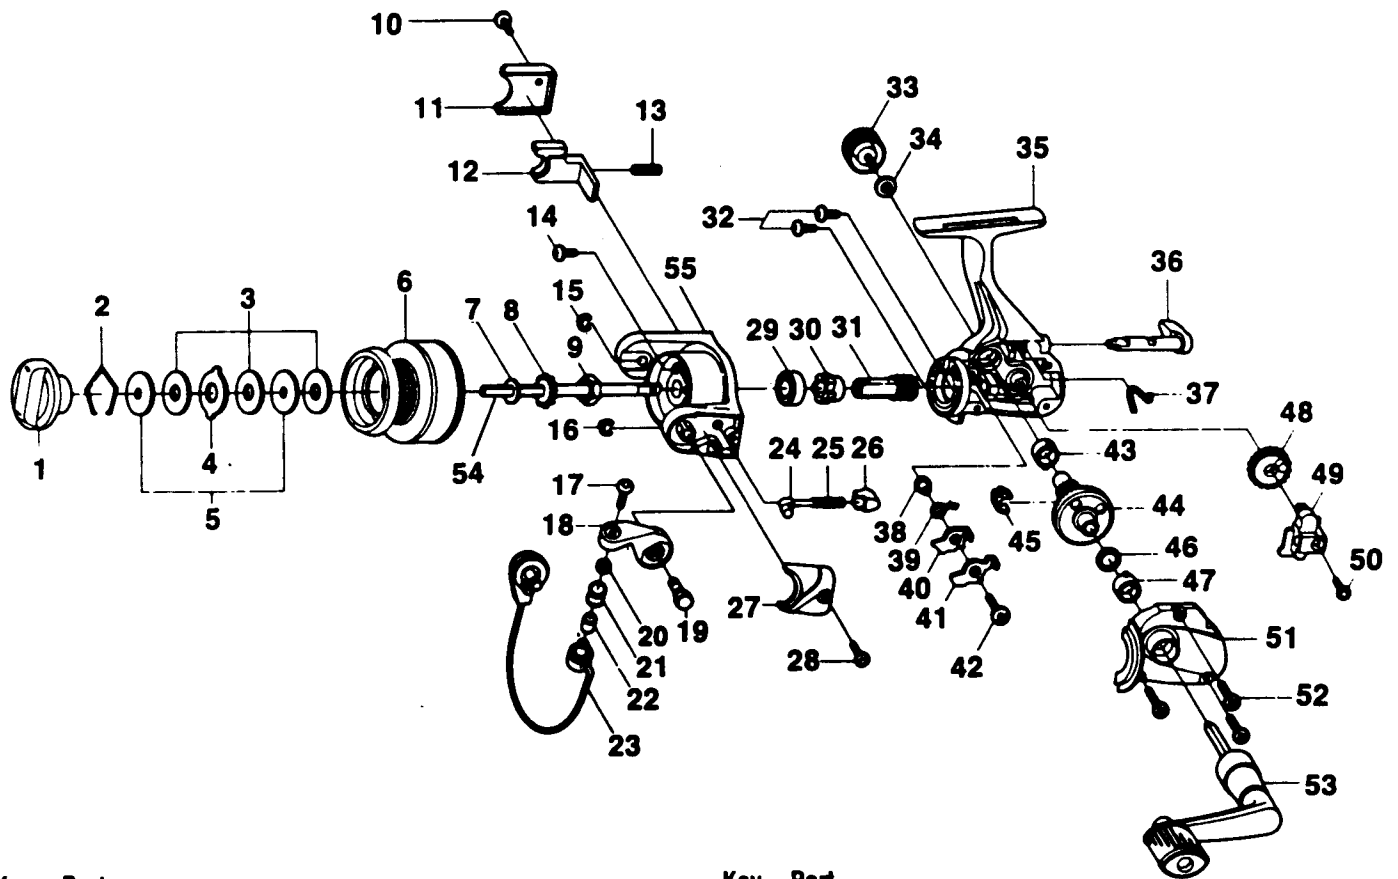

QUANTUM MX1

Key No.	Part No.	Description	Price	Key No.	Part No.	Description	Price
1	GU332-02	Drag Knob Assembly	2.80	29	AQ028-01	Ball Bearing	6.55
2	GU038-01	Drag Retainer	.25	30	GU060-01	Ratchet Gear	2.00
3	GU105-05	Drag Disc	.65	31	GU011-01	Pinion Gear	1.60
4	GU081-01	Drag Key Washer	.50	32	GU077-01	Bearing Screw	.15
5	GU080-01	Drag D Washer	.50	33	GU073-05	Handle Screw Cap	1.10
6	GU321-12	Spool Assembly	9.85	34	GU105-01	Handle Cap Washer	.10
7	GU105-06	Spool Adjustment Washer	.35	35	GU001-20	Body	3.00
8	GU037-01	Click Gear	.50	36	GU090-01	Anti-Reverse Stopper Lever	1.45
9	GU006-01	Rotor Nut	.30	37	GU089-01	Anti-Reverse Lever Spring	.50
10	GU077-02	Kick Lever Cover Screw	.15	38	GU091-01	Anti-Reverse Pawl Post	.25
11	GU046-02	Kick Lever Cover	.20	39	GU061-01	Anti-Reverse Pawl Spring	.35
12	GU019-01	Kick Lever	.40	40	GU063-01	Anti-Reverse Pawl "A"	.45
13	KQ049-01	Kick Lever Spring	.25	41	GU074-01	Anti-Reverse Pawl "B"	.45
14	GU077-04	Rotor Nut Lock Screw	.15	42	GU077-05	Anti-Reverse Pawl Screw	.15
15	KQ034-01	E-Clip	.15	43	GU027-01	Gear Shaft Bushing	.80
16	KQ034-01	E-Clip	.15	44	GU012-01	Drive Gear	2.80
17	KQ108-03	Line Slider Screw	.85	45	GU086-01	Silent Cam	.40
18	LU007-04	Arm Lever	.75	46	GU105-08	Drive Gear Adj. Washer	.15
19	GU051-02	Arm Lever Pin	.45	47	GU027-01	Body Cover Bushing	.80
20	GU105-07	Line Roller Washer	.15	48	GU053-01	Oscillator Gear	.85
21	MT004-01	Line Roller	1.20	49	GU025-01	Oscillator Slider	.85
22	MT016-02	Line Roller Bushing	.75	50	GU100-01	Main Shaft Screw	.15
23	GU347-25	Bail Assembly	3.55	51	GU023-20	Body Cover	1.65
24	KQ031-01	Arm Lever Spring Pin	.25	52	GU057-02	Body Cover Screw	.77
25	KQ049-03	Arm Lever Spring	.35	53	GU318-28	Handle Assembly	4.20
26	QL020-01	Arm Lever Spring Holder	.30	54	GU015-01	Main Shaft	1.85
27	LU087-05	Arm Lever Spring Cover	.20	55	GU009-11	Rotor	2.94
28	GU077-02	Arm Lever Cover Screw	.15				