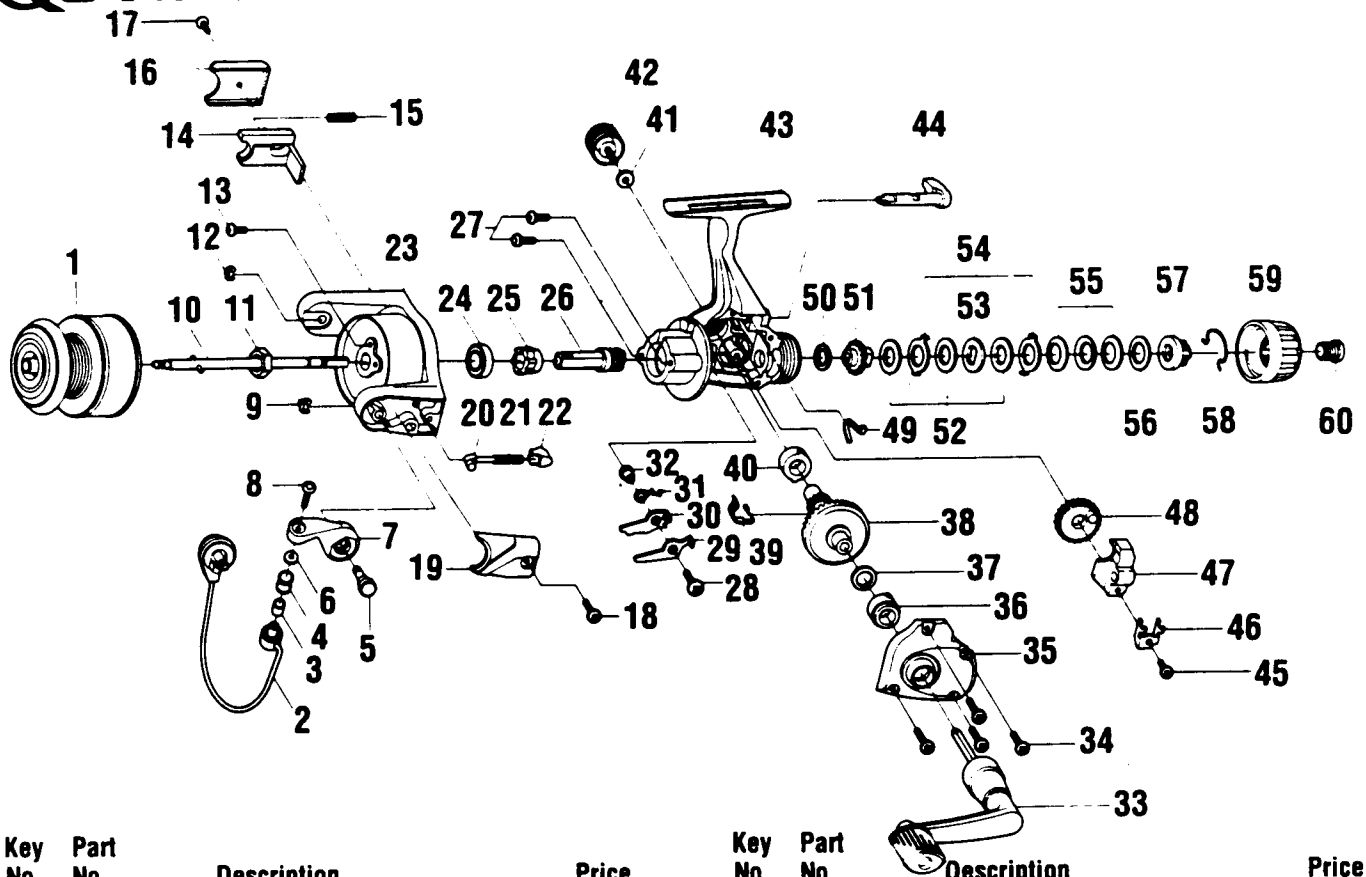

# QUANTUM MX3

Key No.	Part No.	Description	Price	Key No.	Part No.	Description	Price
1	JU321-25	Spool Assembly	10.15	31	JU061-01	Anti-Reverse Pawl Spring	1.00
2	GU347-26	Bail Assembly	5.95	32	GU091-02	Anti-Reverse Pawl Post	.70
3	MT016-02	Line Roller Bushing	.75	33	GU318-24	Handle Assembly	5.65
4	MT004-01	Line Roller	1.20	34	JU057-02	Body Cover Screw	.40
5	GU051-03	Arm Lever Pin	1.00	35	JU023-08	Body Cover	2.35
6	GU105-07	Line Roller Washer	.15	36	JU027-01	Gear Shaft Bushing	1.55
7	NU007-02	Arm Lever	1.65	37	GU105-13	Adjustment Washer	.62
8	KQ108-03	Line Slider Screw	.85	38	JU012-01	Drive Gear	3.35
9	KQ034-01	E-Clip	.15	39	JU086-01	Silent Cam	1.10
10	JU315-01	Main Shaft Assembly	1.75	40	JU027-01	Gear Shaft Bushing	1.55
11	GU006-02	Rotor Nut	.80	41	GU105-01	Handle Screw Washer	.10
12	KQ034-01	E-Clip	.15	42	GU073-05	Handle Screw	1.00
13	GU077-04	Rotor Nut Lock Screw	.15	43	JU001-08	Body	10.05
14	JU019-01	Kick Lever	1.00	44	GU090-01	Anti-Reverse Lever	1.45
15	KQ049-06	Kick Lever Spring	.25	45	JU100-01	Oscillator Retainer Screw	.25
16	JU046-02	Kick Lever Cover	.80	46	JU078-01	Oscillator Slide Retainer	.30
17	GU077-03	Kick Lever Cover Screw	.60	47	JU025-01	Oscillator Slider	1.75
18	GU077-03	Arm Lever Cover Screw	.60	48	JU053-01	Oscillator Gear	1.75
19	NU087-02	Arm Lever Spring Cover	.75	49	GU089-01	Anti-Reverse Lever Spring	.50
20	QL031-01	Arm Lever Spring Pin	.75	50	GU105-32	Drag Friction Washer 'A'	.77
21	KQ049-02	Arm Lever Spring	.85	51	JU075-01	Drag Click Gear	1.25
22	QL020-01	Arm Lever Spring Holder	.30	52	GU105-33	Drag Disc	.88
23	JU009-07	Rotor	9.44	53	JU080-01	Drag Washer 'D'	1.00
24	AQ028-06	Ball Bearing	6.10	54	JU081-01	Drag Washer Keyed	1.00
25	JU060-01	Anti-Reverse Ratchet	2.35	55	JU043-01	Drag Spring	1.30
26	JU011-01	Pinion Gear	2.30	56	GU105-19	Drag Washer	.93
27	JU077-01	Bearing Screw	.60	57	JU066-01	Drag Nut	1.25
28	GU077-05	Anti-Reverse Pawl Screw	.15	58	JU083-01	Drag Click Spring	1.85
29	JU063-01	Anti-Reverse Pawl "A" (Cntr)	.95	59	JU032-03	Drag Knob	1.50
30	JU074-01	Anti-Reverse Pawl "B" (On)	.95	60	JU101-01	Drag Knob Screw	1.25