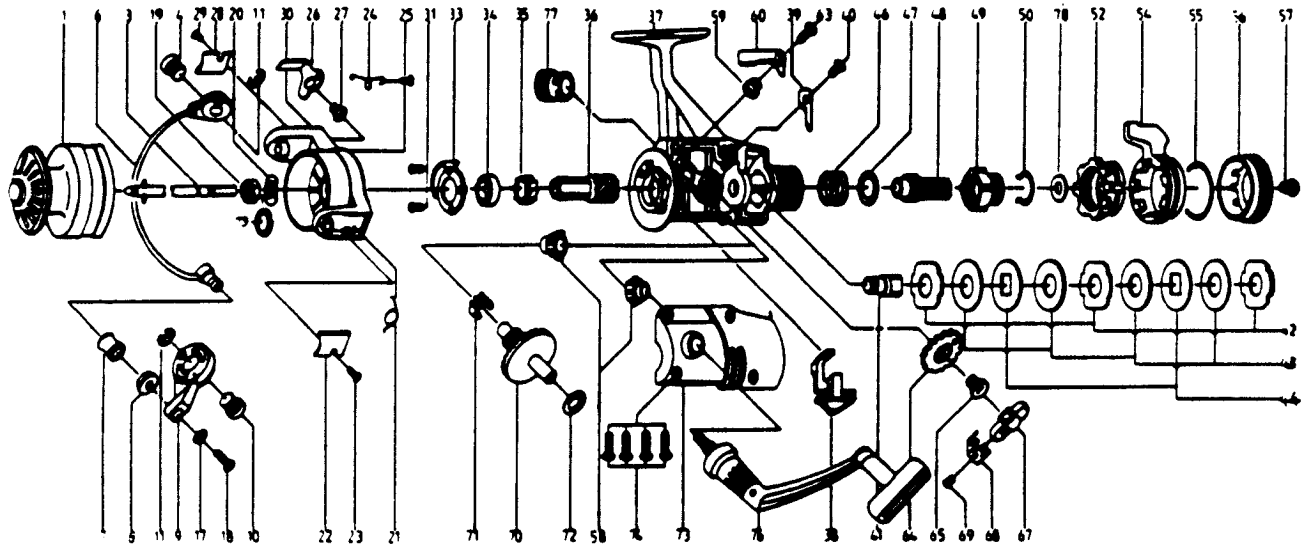

QUANTUM® QG50

KEY PART NO. NO.	DESCRIPTION	PRICE	KEY PART NO. NO.	DESCRIPTION	PRICE
1	KT321	6.88	52	JT093	2.00
3	ET315	2.59	54	JT094	4.30
4	DT044	1.14	55	JT095	.92
6	ET347	5.16	56	JT032	2.35
7	NB004	1.09	57	DT079	.34
8	NB016	.63	58	ST013	.69
9	NB007	1.83	59	DT014	.69
10	ET043	1.37	60	DT063	.75
11	DT002	.85	63	DT089	.39
17	NB102	.29	64	NB053	.92
18	NB108	.58	65	NB078	.39
19	NB006	.85	67	NB025	1.95
20	DT065	.58	68	NT083	.98
21	ET022	.69	69	NB084	.29
22	ET087	.69	70	NB012	3.39
23	ST085	.63	71	NB086	.39
24	DT049	.98	72	RB026	.29
25	DT058	.46	73	KT323	6.19
26	ET019	1.32	74	DT057	1.43
27	ET037	.39	76	JT318	6.82
28	ET024	.52	77	HT073	.69
29	ST085	.63	78	DT046	1.03
30	ET009	8.02	79	ET120	.92
31	ST080	.34	* 80	JT005	1.09
33	DT040	1.83	* 81	JT018	1.14
34	NT028	9.12			
35	NB060	.98			
36	DT011	3.61			
37	KT301	11.29			
38	DT059	.58			
39	DT068	.39			
40	ST067	.29			
41	DT104	.69			
42	DT030	1.27			
43	DT039	1.43			
44	DT071	1.03			
46	DT031	1.27			
47	DT046	1.03			
48	DT112	1.14			
49	DT017	1.14			
50	DT033	.46			

*Not shown in diagram

Key 80 fits between keys 49, 50

Key 81 fits between keys 52, 54

Prices subject to change without notice. Prices do not include postage and handling.

PLEASE ORDER BY PART NUMBER

Rev. 11/90