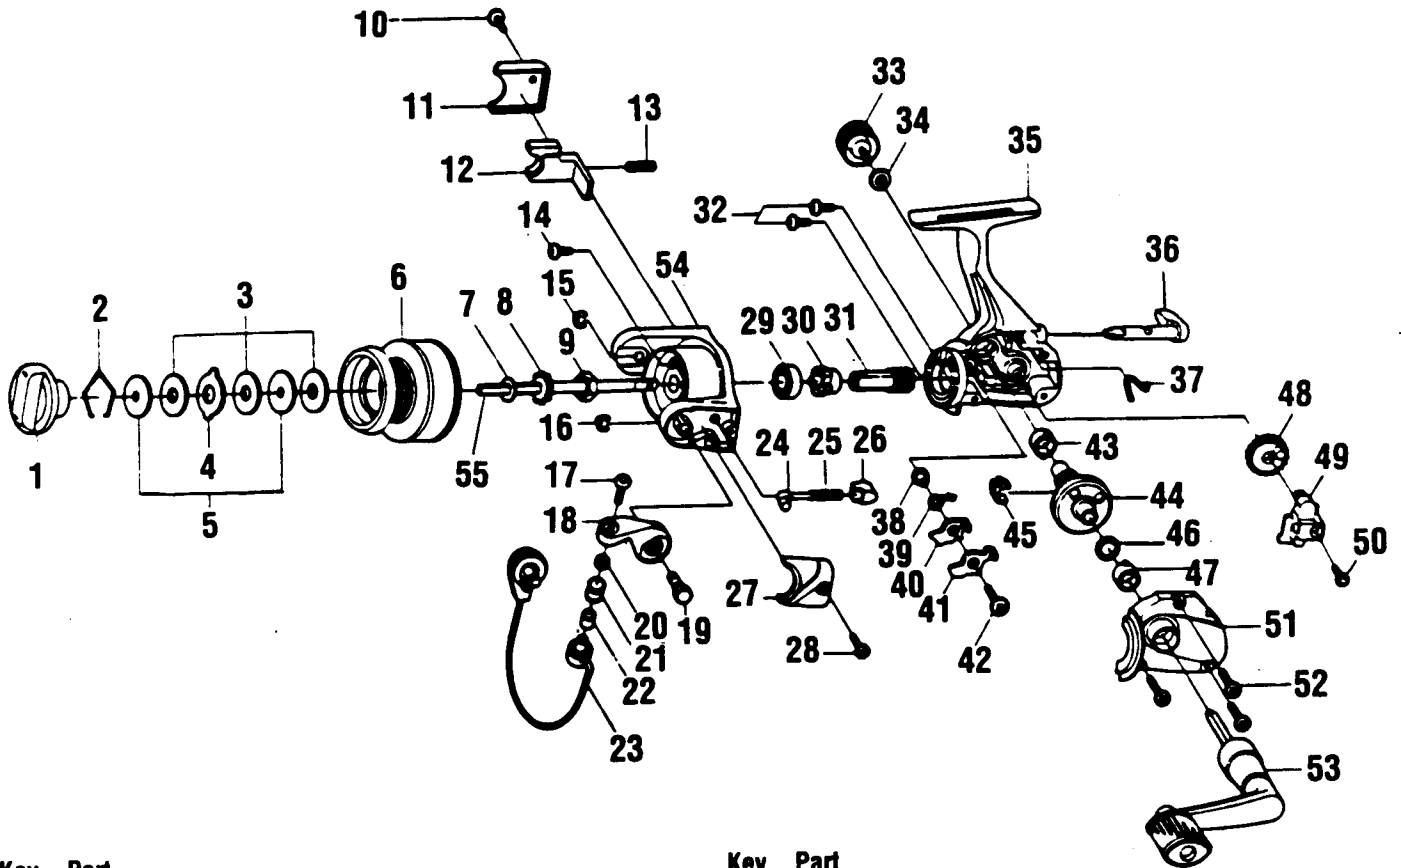

QUANTUM[®] QL1

Key No.	Part No.	Description	Price	Key No.	Part No.	Description	Price
1	GU332-01	Drag Knob Assembly	2.80	29	AQ028-01	Ball Bearing	6.55
2	GU038-01	Drag Retainer	.25	30	GU060-01	Ratchet Gear	2.00
3	GU105-05	Drag Washer "B"	.65	31	GU011-01	Pinion Gear	1.60
4	GU081-01	Drag Washer "A"	.50	32	GU077-01	Bearing Screw	.15
5	GU080-01	Drag Washer "D"	.50	33	GU073-01	Handle Screw Cap	.60
6	XU321-09	Spool Assembly	9.85	34	GU105-01	Handle Cap Washer	.10
7	GU105-06	Spool Adjustment Washer	.35	35	GU001-21	Body	3.00
8	GU037-01	Click Gear	.50	36	GU090-01	Anti Reverse Stopper Lever	1.45
9	GU006-01	Rotor Nut	.30	37	GU089-01	Anti Reverse Lever Spring	.50
10	GU077-02	Kick Lever Cover Scrw	.15	38	GU091-01	Anti Reverse Pawl Post	.25
11	GU046-01	Kick Lever Cover	.20	39	GU061-01	Anti Reverse Pawl Spring	.35
12	GU019-01	Kick Lever	.40	40	GU063-01	Anti-Reverse Pawl "A"	.45
13	KQ049-01	Kick Lever Spring	.25	41	GU074-01	Anti-Reverse Pawl "B"	.45
14	GU077-04	Rotor Nut Lock Screw	.15	42	GU077-05	Anti-Reverse Pawl Screw	.15
15	KQ034-01	E-Clip	.15	43	GU027-01	Gear Shaft Bushing	.80
16	KQ034-01	E-Clip	.15	44	GU012-01	Drive Gear	2.80
17	KQ108-01	Line Slider Screw	.30	45	GU086-01	Silent Cam	.40
18	LU007-01	Arm Lever	.75	46	GU105-08	Drive Gear Adj. Washer	.15
19	GU051-02	Arm Lever Pin	.45	47	GU027-01	Body Cover Bushing	.80
20	GU105-07	Line Roller Washer	.15	48	GU053-01	Oscillator Gear	.85
21	MT004-01	Line Roller	1.20	49	GU025-01	Oscillator Slider	.85
22	MT016-02	Line Roller Bushing	.75	50	GU100-01	Main Shaft Scr4w	.15
23	GU347-02	Bail Assembly	3.55	51	GU023-21	Body Cover	1.65
24	KQ031-01	Arm Lever Spring Pin	.25	52	GU057-01	Body Cover Screw	.15
25	KQ049-03	Arm Lever Spring	.35	53	GU318-30	Handle Assembly	4.20
26	QL020-01	Arm Lever Spring Holder	.30	54	GU015-01	Main Shaft	1.85
27	LU087-01	Arm Lever Spring Cover	.20	55	GU009-15	Rotor	2.60
28	GU077-02	Arm Lever Cover Screw	.15				