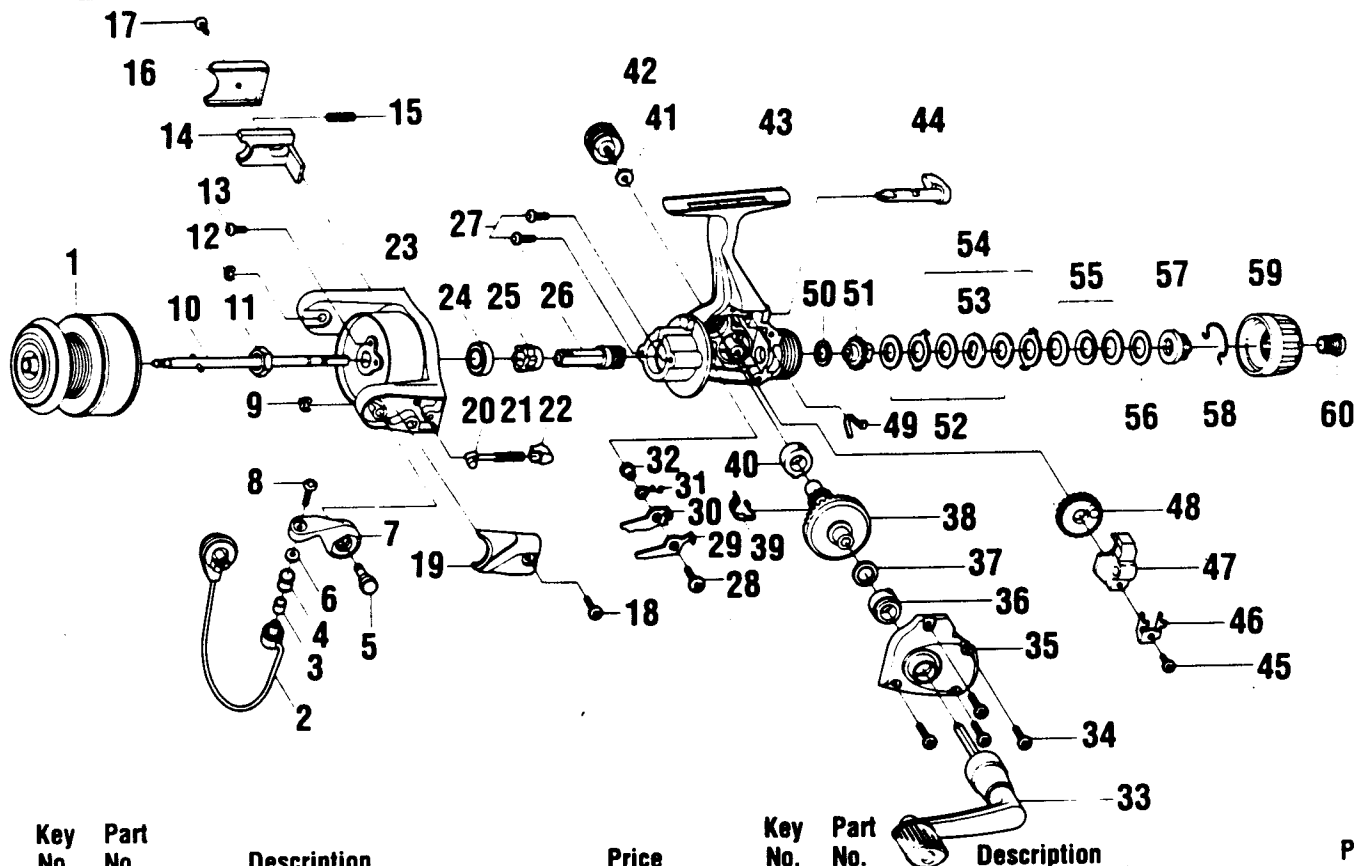

QUANTUM QL3

Key No.	Part No.	Description	Price	Key No.	Part No.	Description	Price
1	JU321-19	Spool Assembly	10.15	31	JU061-01	Anti-Reverse Pawl Spring	1.00
2	GU347-04	Bail Assembly	5.95	32	GU091-02	Anti-Reverse Pawl Post	.70
3	MT016-02	Line Roller Bushing	.75	33	GU318-33	Handle Assembly	5.15
4	MT004-01	Line Roller	1.20	34	JU057-01	Body Cover Screw	.60
5	GU051-04	Arm Lever Pin	.55	35	JU023-09	Body Cover	2.35
6	GU105-07	Line Roller Washer	.15	36	JU027-01	Gear Shaft Bushing	1.55
7	NU007-01	Arm Lever	.90	37	GU105-13	Adjustment Washr	.62
8	KQ108-01	Line Slider Screw	.30	38	JU012-01	Drive Gear	3.35
9	KQ034-01	E-Clip	.15	39	JU086-01	Silent Cam	1.10
10	JU315-01	Main Shaft Assembly	1.75	40	JU027-01	Gear Shaft Bushing	1.55
11	GU006-02	Rotor Nut	.80	41	GU105-01	Handle Screw Washer	.10
12	KQ034-01	E-Clip	.15	42	GU073-01	Handle Screw	.60
13	GU077-04	Rotor Nut Lock Screw	.15	43	JU001-09	Body	10.05
14	JU019-01	Kick Lever	1.00	44	GU090-01	Anti-Reverse Lever	1.45
15	KQ049-06	Kick Lever Spring	.25	45	JU100-01	Oscillator Retainer Screw	.25
16	JU046-01	Kick Lever Cover	.75	46	JU078-01	Oscillator Slide Retainer	.30
17	GU077-02	Kick Lever Cover Scrw	.15	47	JU025-01	Oscillator Slider	1.75
18	GU077-02	Arm Lever Cover Screw	.15	48	JU053-01	Oscillator Gear	1.75
19	NU086-01	Arm Lever Spring Cover	.75	49	GU089-01	Anti-Reverse Lever Spring	.50
20	QL031-01	Arm Lever Spring Pin	.75	50	GU105-32	Drag Friction Washer	.77
21	KQ049-02	Arm Lever Spring	.85	51	JU075-01	Drag Click Gear	1.25
22	QL020-01	Arm Lever Spring Holder	.30	52	GU105-33	Drag Washer "B"	.88
23	JU009-12	Rotor	3.70	53	JU080-01	Drag Washer "D"	1.00
24	AQ028-06	Ball Bearing	6.10	54	JU081-01	Drag Washer "A"	1.00
25	JU060-01	Anti-Reverse Ratchet	2.35	55	JU043-01	Drag Spring	1.30
26	JU011-01	Pinion Gear	2.30	56	GU105-19	Drag Washer	.93
27	JU077-01	Bearing Screw	.60	57	JU066-01	Drag Nut	1.25
28	GU077-05	Anti-Reverse Pawl Screw	.15	58	JU083-01	Drag Click Spring	1.85
29	JU063-01	Anti-Reverse Pawl "A" (Cntr)	.95	59	JU032-01	Drag Knob	1.50
30	JU074-01	Anti-Reverse Pawl "B" (On)	.95	60	JU101-01	Drag Knob Screw	1.25