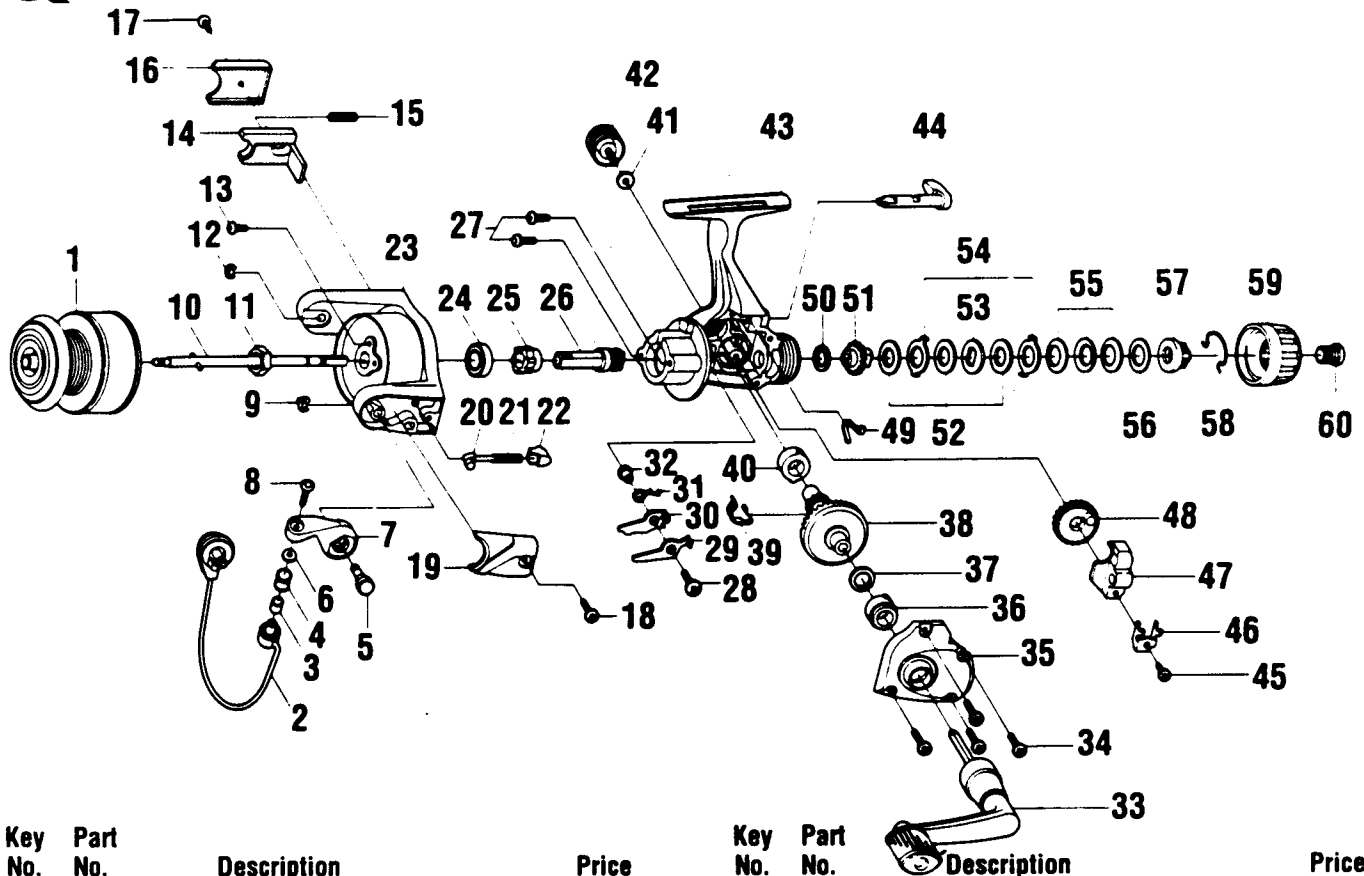

QUANTUM[®] QL4

Key No.	Part No.	Description	Price	Key No.	Part No.	Description	Price
1	JU321-26	Spool Assembly	11.00	31	JU061-01	Anti-Reverse Pawl Spring	1.00
2	GU347-08	Bail Assembly	4.75	32	GU091-02	Anti-Reverse Pawl Post	.70
3	MT016-02	Line Roller Bushing	.75	33	GU318-35	Handle Assembly	5.65
4	MT004-01	Line Roller	1.20	34	JU057-01	Body Cover Screw	.60
5	GU051-03	Arm Lever Pin	1.00	35	KU023-08	Body Cover	3.75
6	GU105-07	Line Roller Washer	.15	36	JU027-01	Gear Shaft Bushing	1.55
7	NU007-01	Arm Lever	.90	37	GU105-13	Adjustment Washer	.62
8	KQ108-01	Line Slider Screw	.30	38	JU012-01	Drive Gear	3.35
9	KQ034-01	E-Clip	.15	39	JU086-01	Silent Cam	1.10
10	JU315-03	Main Shaft Assembly	1.95	40	JU027-01	Gear Shaft Bushing	1.55
11	GU006-02	Rotor Nut	.80	41	GU105-01	Handle Screw Washer	.10
12	KQ034-01	E-Clip	.15	42	GU073-01	Handle Screw	.60
13	GU077-04	Rotor Nut Lock Screw	.15	43	KU001-08	Body	4.05
14	KU019-01	Kick Lever	1.10	44	GU090-01	Anti-Reverse Lever	1.45
15	KQ049-06	Kick Lever Spring	.25	45	JU100-01	Oscillator Retainer Screw	.25
16	KU046-01	Kick Lever Cover	.80	46	JU078-01	Oscillator Slide Retainer	.30
17	GU077-02	Kick Lever Cover Screw	.15	47	KU025-01	Oscillator Slider	1.95
18	GU077-02	Arm Lever Cover Screw	.15	48	KU053-01	Oscillator Gear	1.95
19	PU087-01	Arm Lever Spring Cover	.80	49	GU089-01	Anti-Reverse Lever Spring	.50
20	QL031-01	Arm Lever Spring Pin	.75	50	GU105-32	Drag Friction Washer	.77
21	KQ049-02	Arm Lever Spring	.85	51	KU075-01	Drag Click Gear	1.40
22	QL020-01	Arm Lever Spring Holder	.30	52	GU105-33	Drag Washer "B"	.88
23	KU009-11	Rotor	4.05	53	JU080-01	Drag Washer "D"	1.00
24	AQ028-06	Ball Bearing	6.10	54	JU081-01	Drag Washer "A"	1.00
25	JU060-01	Anti-Reverse Ratchet	2.35	55	JU043-01	Drag Spring	1.30
26	JU011-01	Pinion Gear	2.30	56	GU105-19	Drag Washer	.93
27	JU077-01	Bearing Screw	.60	57	JU066-01	Drag Nut	1.25
28	GU077-05	Anti-Reverse Pawl Screw	.15	58	JU083-01	Drag Click Spring	1.85
29	JU063-01	Anti-Reverse Pawl "A" (Cntr)	.95	59	JU032-01	Drag Knob	1.50
30	JU074-01	Anti-Reverse Pawl "B" (On)	.95	60	JU101-01	Drag Knob Screw	1.25