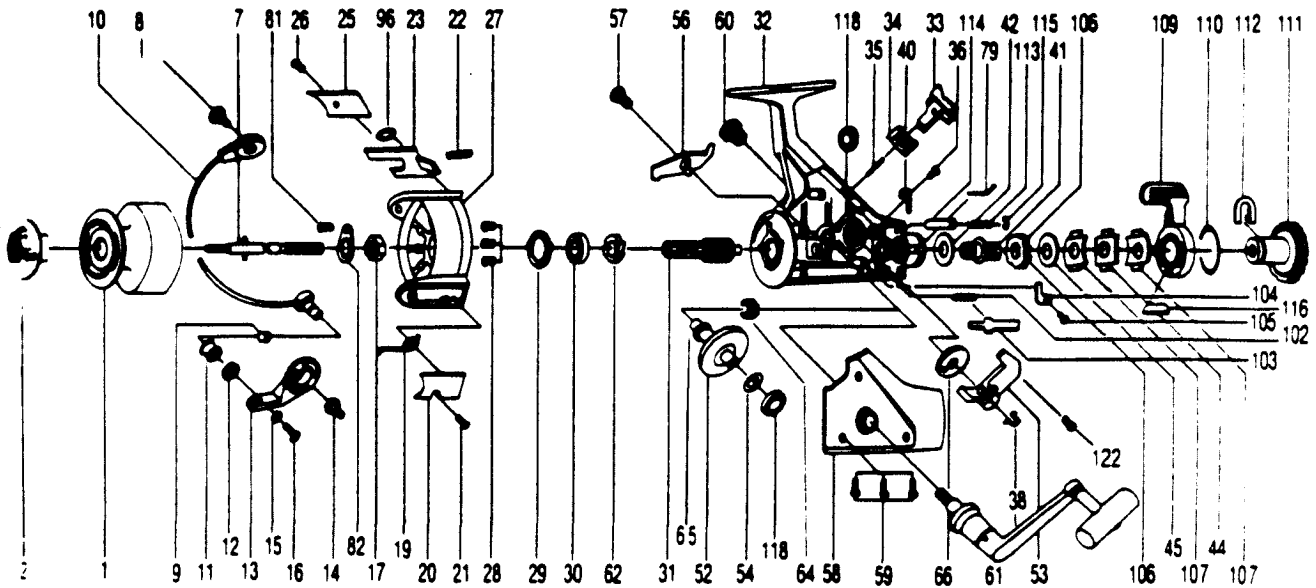

QUANTUM[®] QSS5

KEY PART NO. NO.	DESCRIPTION	PRICE	KEY PART NO. NO.	DESCRIPTION	PRICE
1	SS321	7.46	52	SS012	14.27
2	SS050	4.53	53	SS025	3.15
7	SS315	8.02	54	RS026	.46
8	SS048	1.72	56	SS063	1.43
9	SS016	1.66	57	SS089	.80
10	SS347	6.31	58	SS323	8.88
11	SS004	1.72	59	RS057	.85
12	SS017	1.27	60	RS073	1.14
13	SS007	1.72	61	SS318	11.41
14	SS051	1.72	62	SS060	3.73
15	MB102	.29	64	NB086	.39
16	RS108	.58	65	SS001	1.66
17	NB006	.85	66	SS053	1.43
19	SS022	.85	79	RS005	.98
20	SS087	1.14	81	SS058	.58
21	RS085	.58	82	SS088	1.43
22	SS049	.46	96	RS137	.75
23	SS019	1.66	102	SS142	.58
25	SS024	1.09	103	SS143	1.27
26	RS037	.58	104	SS144	.85
27	SS009	8.88	105	RS145	.58
28	RS080	1.14	106	SS146	1.83
29	SS040	1.43	107	SS147	2.87
30	SS028	9.12	109	SS148	3.44
31	SS011	9.57	110	SS149	.92
32	SS301	11.75	111	SS150	1.83
33	SS059	.98	112	SS151	1.14
34	SS090	.98	113	SS152	.46
35	NB091	.29	114	SS153	1.14
36	RS067	.58	115	SS154	.29
38	SS083	3.39	116	SS155	2.00
40	SS068	.85	118	RS157	9.12
41	SS104	1.27	122	RS161	.58
42	SS046	.98			
44	SS030	1.14			
45	SS039	.85			

Prices subject to change without notice. Prices do not include postage and handling.

PLEASE ORDER BY PART NUMBER

Rev. 11/80

Zebco Division Brunswick Corporation, Box 270, Tulsa, OK 74101 USA 918-636-5581