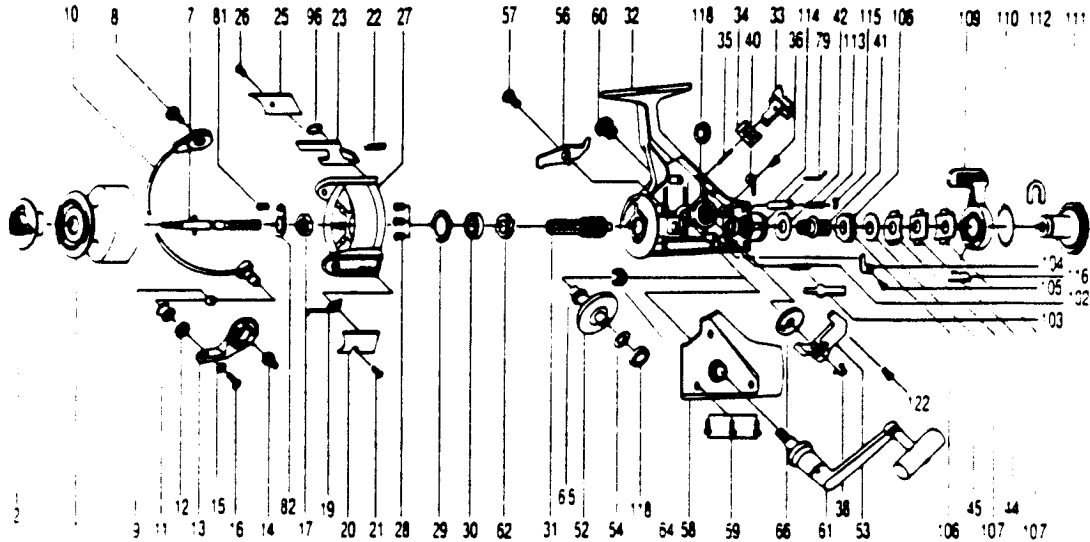

## KEY PART

NO.	DESCRIPTION	PRICE
1	TS321 SPOOL ASSY	8.48
2	TS050 DRAG KNOB ASSY	4.53
7	TS315 MAIN SHAFT ASSY	8.02
8	SS048 BAIL HOLDER SCREW	1.72
9	SS016 LINE ROLLER BUSHING	1.66
10	TS347 BAIL ARM ASSY	6.49
11	TS004 LINE ROLLER	1.72
12	SS017 BAIL COLLAR	1.27
13	TS007 ARM LEVER	1.72
14	SS051 ARM LEVER SCREW	1.72
15	NB102 BAIL AXLE WASHER	.29
16	RS108 BAIL SCREW	.58
17	NB006 ROTOR NUT	.85
19	TS022 BAIL SPRING	.92
20	TS087 BAIL SPRING COVER	1.14
21	RS085 BAIL SPR. CVR. SCR.	.58
22	TS049 KICK LEVER SPRING	.46
23	TS019 KICK LEVER	1.66
25	TS024 KICK LEVER COVER	1.09
26	RS037 KICK LVR. CVR. SCR.	.58
27	TS009 ROTOR	9.17
28	RS080 BEARING PLATE SCREW	1.14
29	SS040 BEARING PLATE	1.43
30	SS028 BALL BEARING	9.12
31	SS011 PINION GEAR	9.57
32	TS301 BODY ASSY	11.75
33	SS059 ANTI-REVERSE LEVER	.98
34	SS090 A/R LEVER PLATE	.98
35	NB091 A/R LEVER PIN	.29
36	RS067 CLICK CLAM SCREW	.58
38	SS083 OSC. SLDR. STOPPER	3.39
40	SS068 CLICK CLAM	.85
41	SS104 SLIDER HOLDER	1.27
42	SS046 DRAG WASHER "C"	.98
44	SS030 DRAG WASHER "A"	1.14
45	SS039 DRAG WASHER "B"	.85