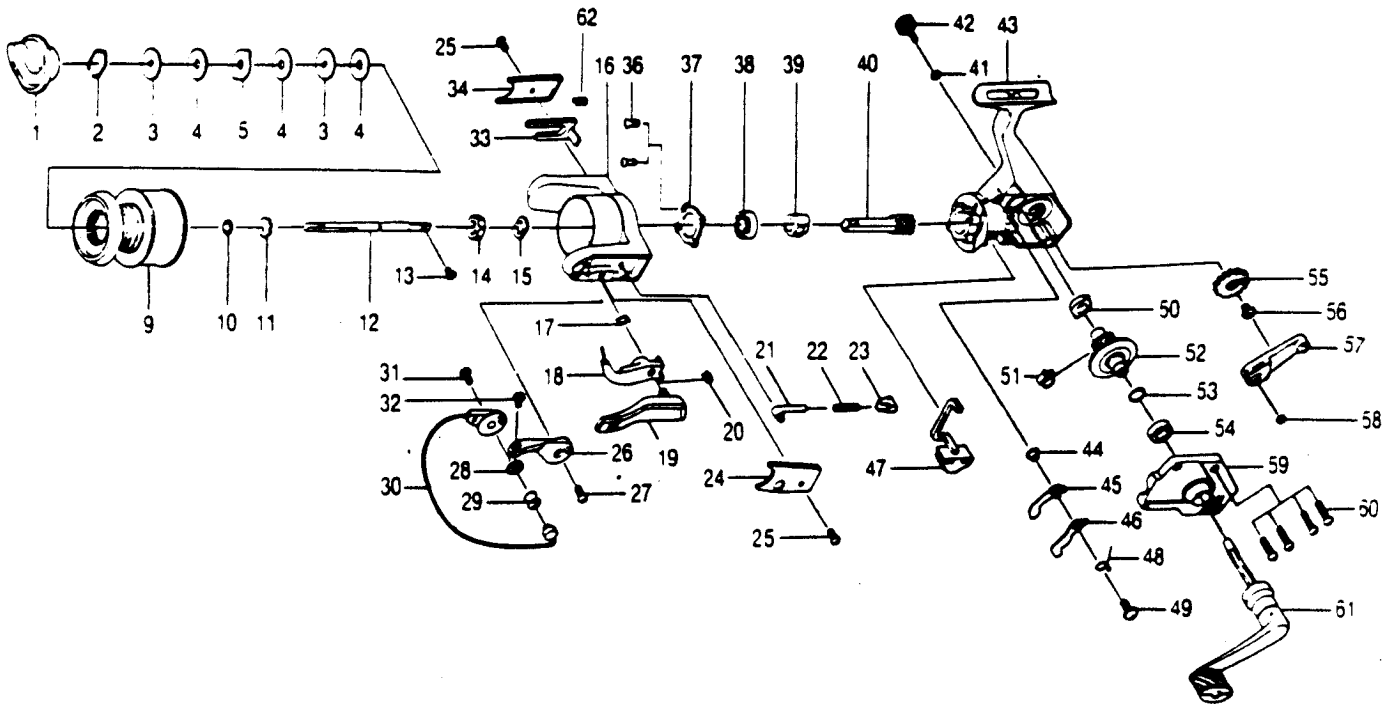

QUANTUM SL2

KEY PART

NO. NO.	DESCRIPTION	PRICE
1 AQ332	DRAG KNOB ASSY.	1.95
2 AQ038	DRAG RETAINER	.95
3 AQ050	SPOOL WASHER 'C'	.62
4 AQ033	SPOOL WASHER 'A'	.62
9 AQ321	SPOOL ASSY.	7.25
10 AQ030	SPOOL ADJ. WASHER	.55
11 AQ037	SPOOL CLICK CLAW	1.15
12 AQ015	MAIN SHAFT	2.95
13 AQ100	MAIN SHAFT SCREW	.75
14 NL006	ROTOR NUT	1.35
15 NL065	ROTOR RETAINER WASHER	.62
16 AQ009	ROTOR	3.25
17 NL096	TRIP LINK SPRING	.67
18 PL097	TRIP LINK	1.20
19 PL115	TRIP LEVER	2.25
20 NL034	E-CLIP	.67
21 NL031	SPRING SHAFT	.62
22 NL022	BAIL SPRING	.62
23 PL020	SPRING HOLDER	.52
24 AQ087	BAIL SPRING COVER	.62
25 AQ085	ROTOR COVER SCREW	.67
26 PL007	ARM LEVER	1.13
27 AQ051	ARM LEVER SCREW	.62
28 PL017	BAIL COLLAR	1.20
29 PL004	LINE ROLLER	2.05
30 AQ347	BAIL ASSY.	6.35
31 AQ044	BAIL HOLDER SCREW	.62
32 AQ108	BAIL SCREW	.62

KEY PART

NO. NO.	DESCRIPTION	PRICE
33 AQ019	KICK LEVER	1.35
34 AQ024	KICK LEVER COVER	.62
36 AQ080	BEARING PLATE SCREW	.62
37 PL040	BEARING PLATE	.57
38 AQ028	BODY BEARING - ROTOR	7.75
39 PL060	RATCHET GEAR	2.45
40 AQ011	PINION GEAR	5.95
41 AQ105	HANDLE CAP WASHER	.52
42 NL073	HANDLE SCREW CAP	1.29
43 AQ001	BODY	5.95
44 NL091	STOPPER BUSHING	.57
45 NL064	STOPPER 'A'	1.05
46 NL063	STOPPER 'B'	1.15
47 AQ059	STOPPER LEVER	.57
48 AQ061	STOPPER L/R SPRING	.57
49 AQ083	STOPPER SCREW	.62
50 AQ013	BODY BUSHING	.62
51 AQ086	SLIDING SPRING	.62
52 AQ012	DRIVE GEAR	2.15
53 AQ026	DRIVE GEAR ADJ. WASHER	.52
54 AL013	BODY BUSHING	.62
55 AQ053	O/S GEAR	1.05
56 AQ078	O/S GEAR SCREW	1.05
57 AQ025	O/S PIVOT ARM	1.50
58 AQ056	O/S PIVOT ARM WASHER	.52
59 AQ023	BODY COVER	3.05
60 AQ057	BODY COVER SCREW	.62
61 NL318	HANDLE ASSY.	5.15
62 WK049	KICK LEVER SPRING	.75

Prices subject to change without notice. Prices do not include postage and handling.

PLEASE ORDER BY PART NUMBER

Rev. 11/90

Zebco Division Brunswick Corporation, Box 270, Tulsa, OK 74101 USA 918-638-6681