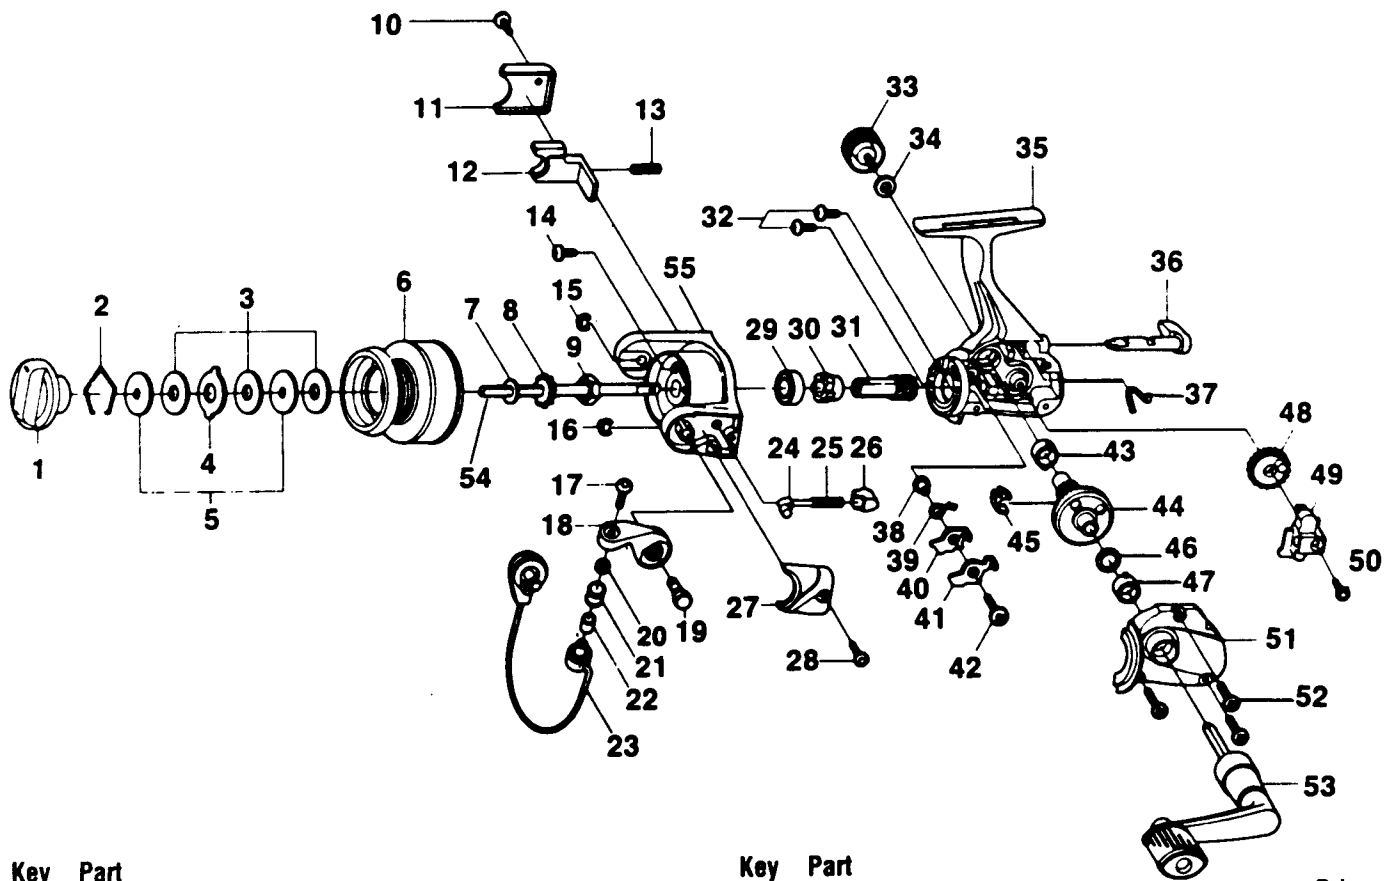

QUANTUM XG1

Key No.	Part No.	Description	Price	Key No.	Part No.	Description	Price
1	GU332-01	Drag Knob Assembly	2.80	29	AQ028-01	Ball Bearing	6.55
2	GU038-01	Drag Retainer	.25	30	GU060-01	Ratchet Gear	2.00
3	GU105-05	Drag Washer "B"	.65	31	GU011-01	Pinion Gear	1.60
4	GU081-01	Drag Washer "A"	.50	32	GU077-01	Bearing Screw	.15
5	GU080-01	Drag Washer "D"	.50	33	GU073-01	Handle Screw Cap	.60
6	XU321-10	Spool Assembly	9.85	34	GU105-01	Handle Cap Washer	.10
7	GU105-06	Spool Adjustment Washer	.35	35	GU001-22	Body	3.00
8	GU037-01	Click Gear	.50	36	GU090-01	Anti Reverse Stopper Lever	1.45
9	GU006-01	Rotor Nut	.30	37	GU089-01	Anti Reverse Lever Spring	.50
10	GU077-02	Kick Lever Cover Scrw	.15	38	GU091-01	Anti Reverse Pawl Post	.25
11	GU046-01	Kick Lever Cover	.20	39	GU061-01	Anti Reverse Pawl Spring	.35
12	GU019-01	Kick Lever	.40	40	GU063-01	Anti-Reverse Pawl "A"	.45
13	KQ049-01	Kick Lever Spring	.25	41	GU074-01	Anti-Reverse Pawl "B"	.45
14	GU077-04	Rotor Nut Lock Screw	.15	42	GU077-05	Anti-Reverse Pawl Screw	.15
15	KQ034-01	E-Clip	.15	43	GU027-01	Gear Shaft Bushing	.80
16	KQ034-01	E-Clip	.15	44	GU012-01	Drive Gear	2.80
17	KQ108-01	Line Slider Screw	.30	45	GU086-01	Silent Cam	.40
18	LU007-01	Arm Lever	.75	46	GU105-08	Drive Gear Adj. Washer	.15
19	GU051-02	Arm Lever Pin	.45	47	GU027-01	Body Cover Bushing	.80
20	GU105-07	Line Roller Washer	.15	48	GU053-01	Oscillator Gear	.85
21	MT004-01	Line Roller	1.20	49	GU025-01	Oscillator Slider	.85
22	MT016-02	Line Roller Bushing	.75	50	GU100-01	Main Shaft Scr4w	.15
23	GU347-02	Bail Assembly	3.55	51	GU023-22	Body Cover	1.65
24	KQ031-01	Arm Lever Spring Pin	.25	52	GU057-01	Body Cover Screw	.15
25	KQ049-03	Arm Lever Spring	.35	53	GU318-31	Handle Assembly	4.20
26	QL020-01	Arm Lever Spring Holder	.30	54	GU015-01	Main Shaft	1.85
27	LU087-01	Arm Lever Spring Cover	.20	55	GU009-16	Rotor	2.60
28	GU077-02	Arm Lever Cover Screw	.15				