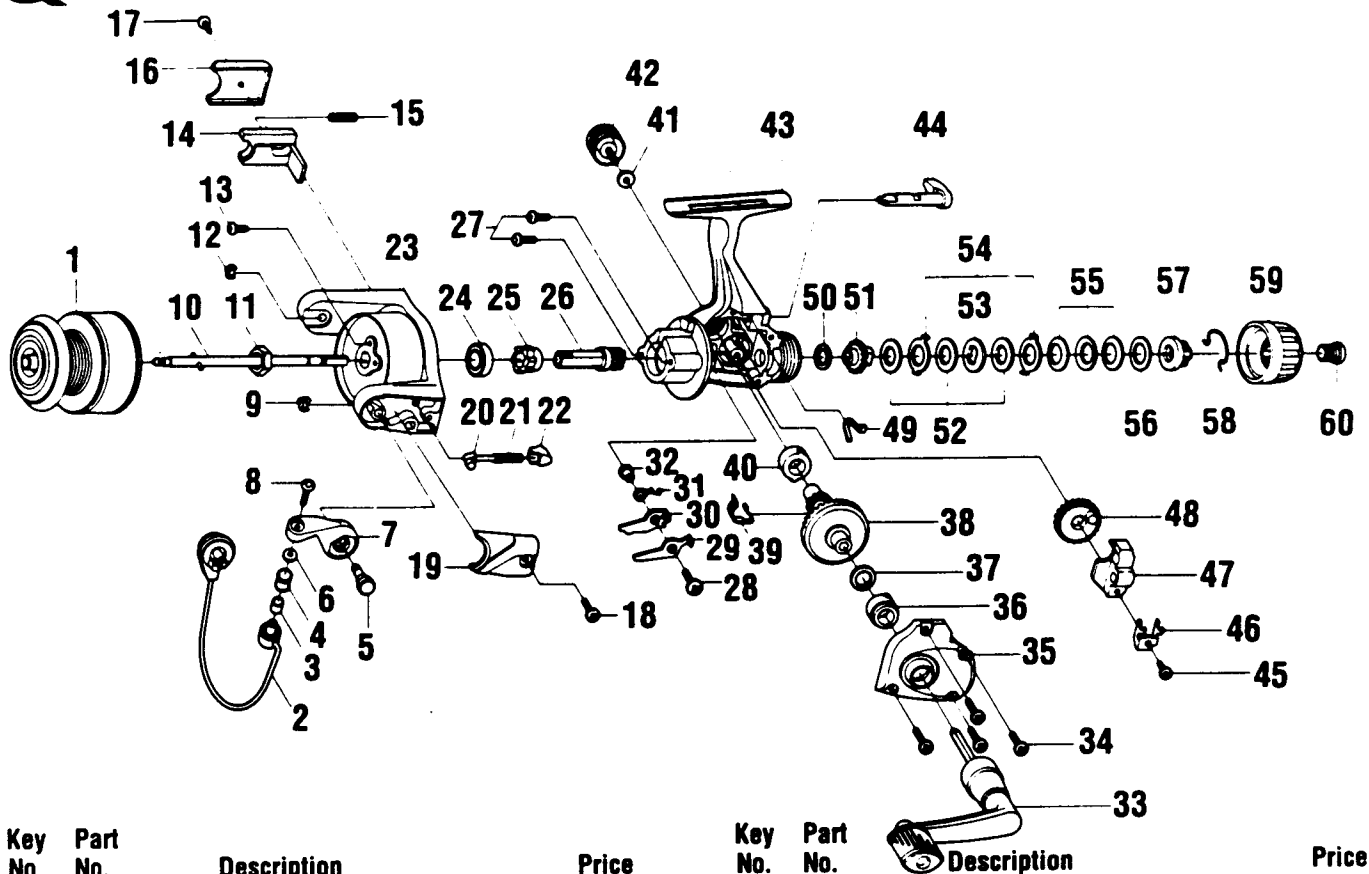

QUANTUM XG2

Key No.	Part No.	Description	Price	Key No.	Part No.	Description	Price
1	JU321-014	Spool Assembly	10.15	31	GU061-01	Anti-Reverse Pawl Spring	.35
2	GU347-06	Bail Assembly	4.25	32	GU091-01	Anti-Reverse Pawl Post	.25
3	MT016-02	Line Roller Bushing	.75	33	GU318-32	Handle Assembly	5.05
4	MT004-01	Line Roller	1.20	34	GU057-01	Body Cover Screw	.15
5	GU051-04	Arm Lever Pin	.55	35	HU023-08	Body Cover	2.00
6	GU105-07	Line Roller Washer	.15	36	GU027-01	Gear Shaft Bushing	.80
7	NU007-01	Arm Lever	.90	37	GU105-08	Adjustment Washr	.15
8	KQ108-01	Line Slider Screw	.30	38	GU012-01	Drive Gear	2.80
9	KQ034-01	E-Clip	.15	39	GU086-01	Silent Cam	.40
10	JU315-02	Main Shaft Assembly	1.00	40	GU027-01	Gear Shaft Bushing	.80
11	GU006-01	Rotor Nut	.30	41	GU105-01	Handle Screw Washer	.10
12	KQ034-01	E-Clip	.15	42	GU073-01	Handle Screw	.60
13	GU077-04	Rotor Nut Lock Screw	.15	43	HU001-08	Body	3.60
14	HU019-01	Kick Lever	.50	44	GU090-01	Anti-Reverse Lever	1.45
15	KQ049-04	Kick Lever Spring	.30	45	JU100-01	Oscillator Retainer Screw	.25
16	HU046-01	Kick Lever Cover	.25	46	HU078-01	Oscillator Slide Retainer	.25
17	GU077-02	Kick Lever Cover Scrw	.15	47	HU025-01	Oscillator Slider	1.00
18	GU077-02	Arm Lever Cover Screw	.15	48	HU053-01	Oscillator Gear	1.00
19	MU087-01	Arm Lever Spring Cover	.25	49	GU089-01	Anti-Reverse Lever Spring	.50
20	NL031-01	Arm Lever Spring Pin	.25	50	GU105-34	Drag Friction Washer	.88
21	KQ049-05	Arm Lever Spring	.30	51	HU075-01	Drag Click Gear	.60
22	QL020-01	Arm Lever Spring Holder	.30	52	GU105-35	Drag Washer "B"	.88
23	HU009-11	Rotor	3.15	53	HU080-01	Drag Washer "D"	.50
24	AQ028-01	Ball Bearing	6.55	54	HU081-01	Drag Washer "A"	.50
25	HU060-01	Anti-Reverse Ratchet	2.00	55	HU043-01	Drag Spring	.65
26	GU011-02	Pinion Gear	1.95	56	GU105-24	Drag Washer	.88
27	GU077-01	Bearing Screw	.15	57	HU066-01	Drag Nut	.60
28	GU077-05	Anti-Reverse Pawl Screw	.15	58	HU070-01	Drag Click Spring	1.10
29	GU063-01	Anti-Reverse Pawl "A" (Cntr)	.45	59	HU032-01	Drag Knob	.75
30	GU074-01	Anti-Reverse Pawl "B" (On)	.45	60	HU101-01	Drag Knob Screw	.60