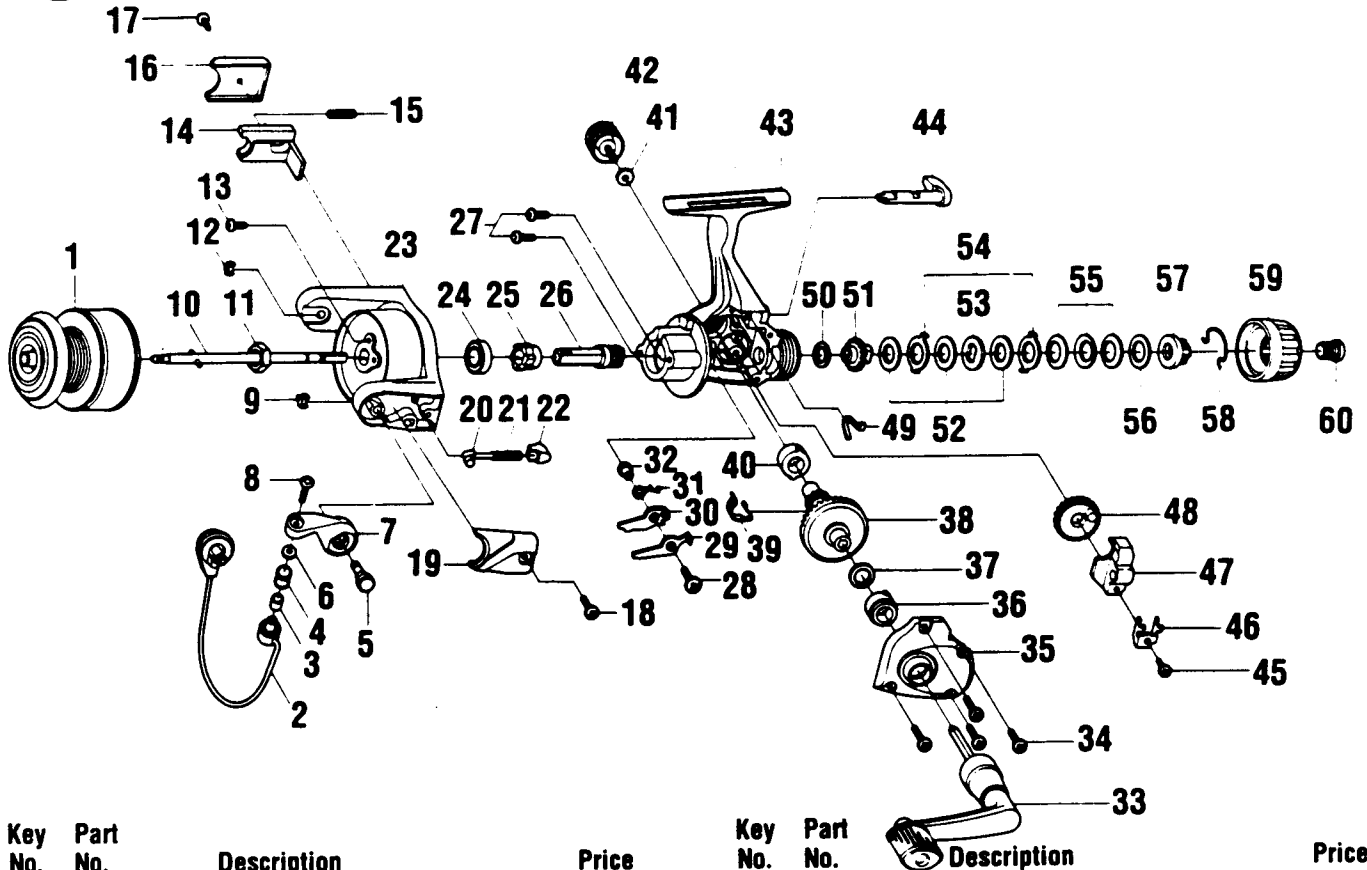

QUANTUM XG3

Key No.	Part No.	Description	Price	Key No.	Part No.	Description	Price
1	JU321-24	Spool Assembly	10.15	31	JU061-01	Anti-Reverse Pawl Spring	1.00
2	GU347-04	Bail Assembly	5.95	32	GU091-02	Anti-Reverse Pawl Post	.70
3	MT016-02	Line Roller Bushing	.75	33	GU318-34	Handle Assembly	5.15
4	MT004-01	Line Roller	1.20	34	JU057-01	Body Cover Screw	.60
5	GU051-04	Arm Lever Pin	.55	35	JU023-10	Body Cover	2.35
6	GU105-07	Line Roller Washer	.15	36	JU027-01	Gear Shaft Bushing	1.55
7	NU007-01	Arm Lever	.90	37	GU105-13	Adjustment Washr	.62
8	KQ108-01	Line Slider Screw	.30	38	JU012-01	Drive Gear	3.35
9	KQ034-01	E-Clip	.15	39	JU086-01	Silent Cam	1.10
10	JU315-01	Main Shaft Assembly	1.75	40	JU027-01	Gear Shaft Bushing	1.55
11	GU006-02	Rotor Nut	.80	41	GU105-01	Handle Screw Washer	.10
12	KQ034-01	E-Clip	.15	42	GU073-01	Handle Screw	.60
13	GU077-04	Rotor Nut Lock Screw	.15	43	JU001-10	Body	10.05
14	JU019-01	Kick Lever	1.00	44	GU090-01	Anti-Reverse Lever	1.45
15	KQ049-06	Kick Lever Spring	.25	45	JU100-01	Oscillator Retainer Screw	.25
16	JU046-01	Kick Lever Cover	.75	46	JU078-01	Oscillator Slide Retainer	.30
17	GU077-02	Kick Lever Cover Scrw	.15	47	JU025-01	Oscillator Slider	1.75
18	GU077-02	Arm Lever Cover Screw	.15	48	JU053-01	Oscillator Gear	1.75
19	NU087-01	Arm Lever Spring Cover	.75	49	GU089-01	Anti-Reverse Lever Spring	.50
20	QL031-01	Arm Lever Spring Pin	.75	50	GU105-32	Drag Friction Washer	.77
21	KQ049-02	Arm Lever Spring	.85	51	JU075-01	Drag Click Gear	1.25
22	QL020-01	Arm Lever Spring Holder	.30	52	GU105-33	Drag Washer "B"	.88
23	JU009-13	Rotor	3.70	53	JU080-01	Drag Washer "D"	1.00
24	AQ028-06	Ball Bearing	6.10	54	JU081-01	Drag Washer "A"	1.00
25	JU060-01	Anti-Reverse Ratchet	2.35	55	JU043-01	Drag Spring	1.30
26	JU011-01	Pinion Gear	2.30	56	GU105-19	Drag Washer	.93
27	JU077-01	Bearing Screw	.60	57	JU066-01	Drag Nut	1.25
28	GU077-05	Anti-Reverse Pawl Screw	.15	58	JU083-01	Drag Click Spring	1.85
29	JU063-01	Anti-Reverse Pawl "A" (Cntr)	.95	59	JU032-01	Drag Knob	1.50
30	JU074-01	Anti-Reverse Pawl "B" (On)	.95	60	JU101-01	Drag Knob Screw	1.25