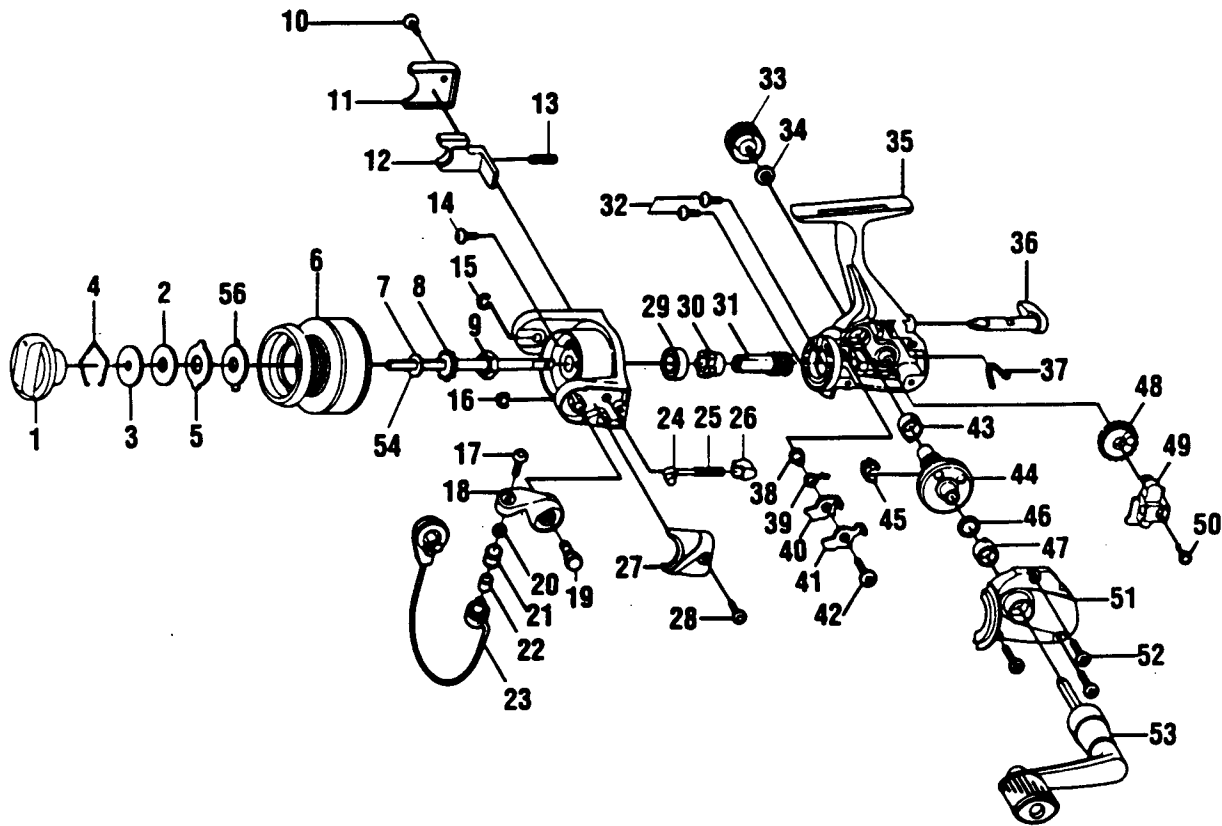

QUANTUM XR00

Key No.	Part No.	Description	Price	Key No.	Part No.	Description	Price
1	ZU332-02	Drag Knob Assembly	1.49	29	AQ028-01	Ball Bearing	6.55
2	KQ038-01	Drag Retainer	3.48	30	GU060-01	Ratchet Gear	2.00
3	ZU080-01	Spool Washer "D"	.93	31	ZU011-01	Pinion Gear	3.30
4	KQ029-01	Spool Washer "B"	.70	32	GU077-01	Bearing Screw	.15
5	KQ045-01	Spool Washer "A"	.93	33	GU073-01	Handle Screw Cap	.60
6	ZU321-08	Spool Assembly	7.98	34	GU105-01	Handle Cap Washer	.10
7	GU105-06	Spool Adjustment Washer	.35	35	GU001-19	Body	3.91
8	GU037-01	Click Gear	.50	36	GU090-01	Anti-Reverse Stopper Lever	1.45
9	GU006-01	Rotor Nut	.30	37	GU089-01	Anti-Reverse Lever Spring	.50
10	GU077-07	Kick Lever Cover Screw	.60	38	GU091-01	Anti-Reverse Pawl Post	.25
11	ZU046-01	Kick Lever Cover	.72	39	GU061-01	Anti-Reverse Pawl Spring	.35
12	ZU019-01	Kick Lever	1.18	40	GU063-01	Anti-Reverse Pawl "A"	.45
13	KQ049-01	Kick Lever Spring	.25	41	GU074-01	Anti-Reverse Pawl "B"	.45
14	GU077-04	Rotor Nut Lock Screw	.15	42	GU077-05	Anti-Reverse Pawl Screw	.15
15	KQ034-01	E-Clip	.15	43	GU027-01	Gear Shaft Bushing	.80
16	KQ034-01	E-Clip	.15	44	GU012-01	Drive Gear	2.80
17	KQ108-01	Line Slider Screw	.30	45	GU086-01	Silent Cam	.40
18	LU007-01	Arm Lever	.75	46	GU105-08	Drive Gear Adj. Washer	.15
19	GU051-02	Arm Lever Pin	.45	47	GU027-01	Body Cover Bushing	.80
20	GU105-07	Line Roller Washer	.15	48	ZU053-01	Oscillator Gear	.93
21	MT004-01	Line Roller	1.20	49	GU025-01	Oscillator Slider	.85
22	MT016-02	Line Roller Bushing	.75	50	GU100-01	Main Shaft Screw	.15
23	ZU347-14	Bail Assembly	5.46	51	GU023-19	Body Cover	2.11
24	KQ031-01	Arm Lever Spring Pin	.25	52	GU057-01	Body Cover Screw	.15
25	KQ049-03	Arm Lever Spring	.35	53	GU318-17	Handle Assembly	4.20
26	QL020-01	Arm Lever Spring Holder	.30	54	GU015-01	Main Shaft	1.85
27	ZU087-01	Arm Lever Spring Cover	.72	55	ZU009-05	Rotor	2.94
28	GU077-07	Arm Lever Cover Screw	.60	56	KQ046-01	Spring Washer	.66