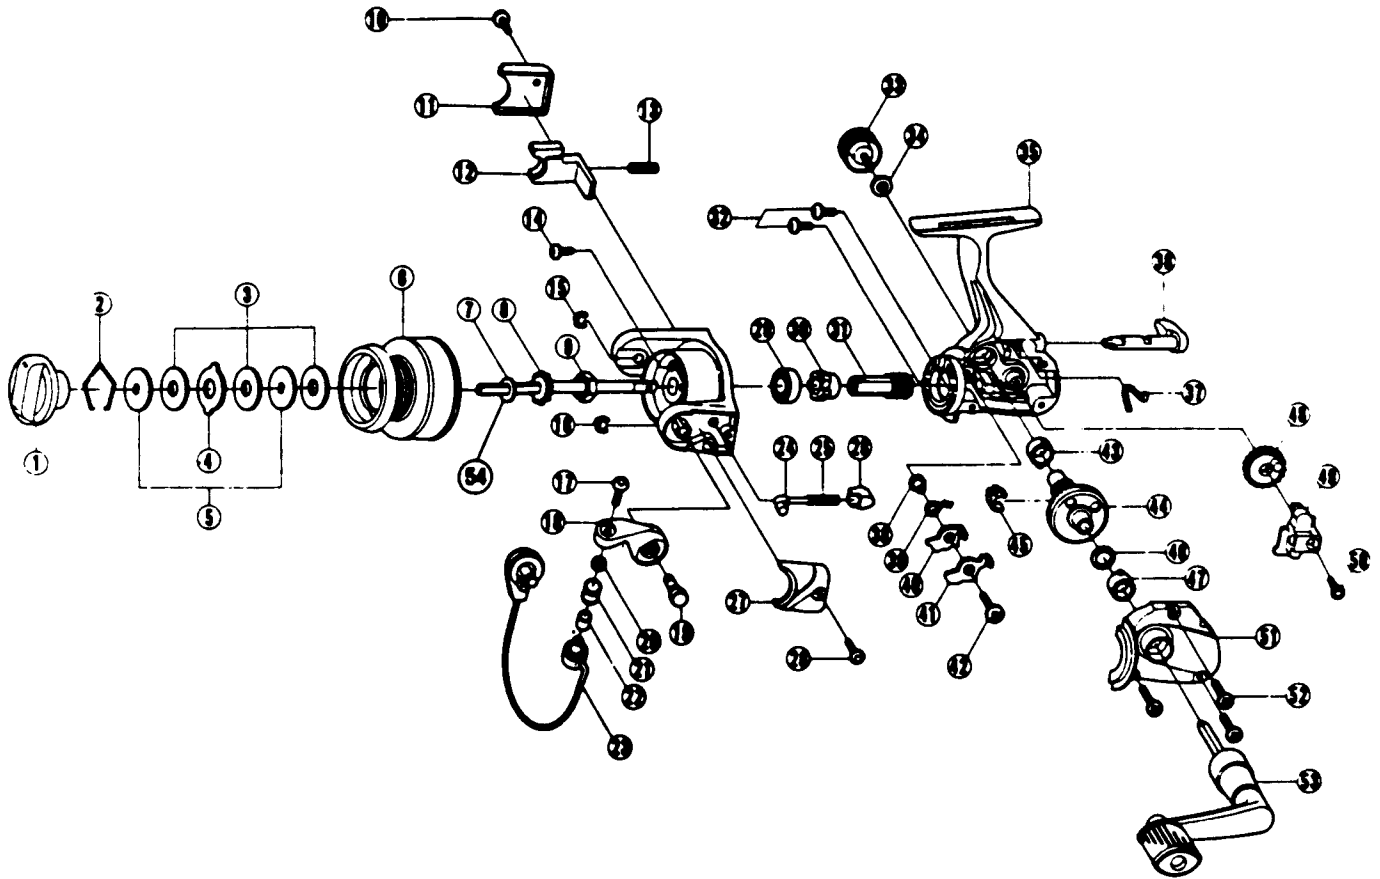

QUANTUM® XR 1

(XR1)

KEY NO.	PART NO.	DESCRIPTION	PRICE	KEY NO.	PART NO.	DESCRIPTION	PRICE
1	GU332-01	DRAG KNOB ASSY.	2.80	29	AQ028-01	BALL BEARING	6.55
2	GU038-01	DRAG RETAINER	.25	30	GU060-01	RATCHET GEAR	2.00
3	GU105-05	DRAG DISC	.65	31	GU011-01	PINION GEAR	1.60
4	GU081-01	DRAG KEY WASHER	.50	32	GU077-01	BEARING SCREW	.15
5	GU080-01	DRAG WASHER	.50	33	GU073-01	HANDLE SCREW CAP	.60
6	XU321-05	SPOOL ASSY	9.85	34	GU105-01	HANDLE CAP WASHER	.10
7	GU105-06	SPOOL ADJUSTMENT WASHER	.35	35	GU001-13	BODY	3.00
8	GU037-01	CLICK GEAR	.50	36	GU090-01	ANTI-REVERSE STOPPER LEVER	1.45
9	GU006-01	ROTOR NUT	.30	37	GU089-01	ANTI-REVERSE LEVER SPRING	.50
10	GU077-02	KICK LEVER COVER SCREW	.15	38	GU091-01	ANTI-REVERSE PAWL POST	.25
11	GU046-01	KICK LEVER COVER	.20	39	GU061-01	ANTI-REVERSE PAWL SPRING	.35
12	GU019-01	KICK LEVER	.40	40	GU063-01	ANTI-REVERSE PAWL 'A'	.45
13	KQ049-01	KICK LEVER SPRING	.25	41	GU074-01	ANTI-REVERSE PAWL 'B'	.45
14	GU077-04	ROTOR NUT LOCK SCREW	.15	42	GU077-05	ANTI-REVERSE PAWL SCREW	.15
15	KQ034-01	E-CLIP	.15	43	GU027-01	GEAR SHAFT BUSHING	.80
16	KQ034-01	E-CLIP	.15	44	GU012-01	DRIVE GEAR	2.80
17	KQ108-01	LINE SLIDER SCREW	.30	45	GU086-01	SILENT CAM	.40
18	LU007-01	ARM LEVER	.75	46	GU105-08	DRIVE GEAR ADJ. WASHER	.15
19	GU051-02	ARM LEVER PIN	.45	47	GU027-01	BODY COVER BUSHING	.80
20	GU105-07	LINE ROLLER WASHER	.15	48	GU053-01	OSCILLATOR GEAR	.85
21	MT004-01	LINE ROLLER	1.20	49	GU025-01	OSCILLATOR SLIDER	.85
22	MT016-02	LINE ROLLER BUSHING	.75	50	GU100-01	MAIN SHAFT SCREW	.15
23	GU347-02	BAIL ASSY.	3.55	51	GU023-13	BODY COVER	1.65
24	KQ031-01	ARM LEVER SPRING PIN	.25	52	GU057-01	BODY COVER SCREW	.15
25	KQ049-03	ARM LEVER SPRING	.35	53	GU318-17	HANDLE ASSY.	4.20
26	QL020-01	ARM LEVER SPRING HOLDER	.30	54	GU015-01	MAIN SHAFT	.85
27	GU087-01	ARM LEVER SPRING COVER	.20	55	GU009-10	ROTOR	2.60
28	GU077-02	ARM LEVER COVER SCREW	.15				