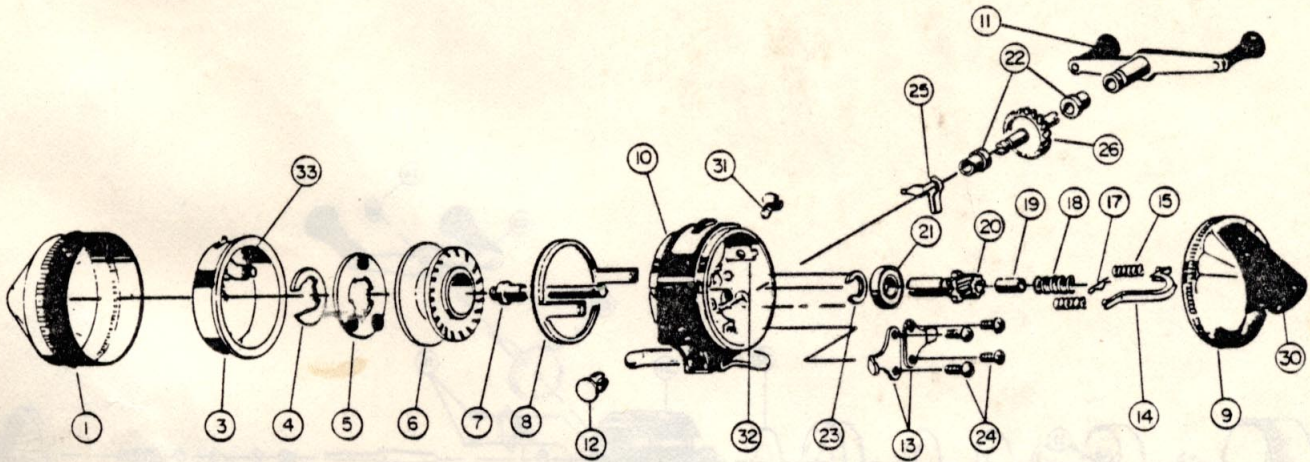

ZEBCO

STERLING™ 80SR™

weight	10.5 oz./298 g		
pound test	8	10	12
yards	115	100	90
meters	105	91	82

**MODEL 80SR**

Key No.	Part No.	Description
1	IZ324-3	Front Cover (SR)
3	IZ310	Spinner Head Assy.
4	GZ034	Retainer Clip
5	AZ040	Spool Washer
6	IZ021	Spool (Empty)
	IZ321-10T	Spool w/10# Trilene
7	AZ315-1	Center Shaft Assy.
8	IZ346	Brake Ring Ret. Assy.
9	IZ323-3	Back Cover w/Th. Brk.
10	IZ301-3	Body Assembly (SR)
11	IZ318	Crank Handle Assembly
12	IZ074	Closure Cap
13	IZ029	Bearing Retainer
14	IZ331	Brake Bar
15	AZ073	Brake Ring Ret. Spring

Key No.	Part No.	Description
17	AZ124	Hitch Clip
18	IZ020	Center Shaft Spring
19	AZ078	Center Shaft Spacer
20	AZ311	Pinion Gear
21	AZ028	Ball Bearing
22	AZ026	Crank Bearing
23	PZ030	Retainer Clip
24	AZ057	Retainer Screw
25	IZ052	Anti-Reverse Drag
26	IZ308	Crank Shaft
30	IZ309-2	Thumb Stop (SR)
31	LZ055	Cover Lock Screw
32	IZ056	Cover Lock
33	JY049	Spinner Head Spring

PLEASE ORDER BY PART NUMBER