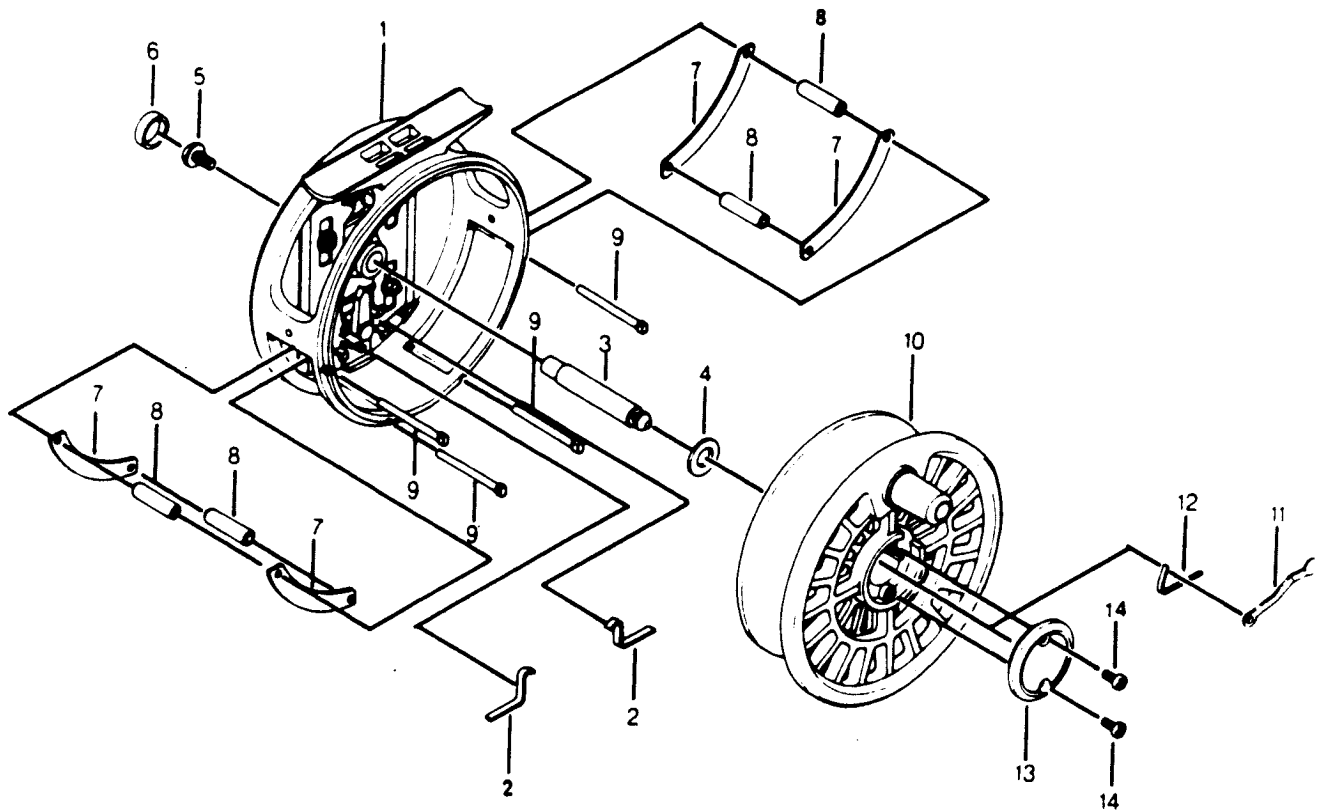

QUANTUM Q56, Q78

Key No.	Description	Q56 Part No.	Q78 Part No.	Key No.	Description	Q56 Part No.	Q78 Part No.
1	Body Assy.	JC001	KC001	14	Drag Knob Screw	JC056	JC056
2	Click Pawl	JC003	JC003	15	Main Shaft	JC015	KC015
3	Click Pawl Button	JC005	JC005	17	Main Shaft Screw	JC016	JC016
4	Click Pawl Button W/S	JC006	JC006	18	Cap	JC017	JC017
5	"E" Retainer	JC034	JC034	19	Line Guard	JC002	KC002
6	Click Pawl Spring	JC007	JC007	20	Line Roller	JC004	KC004
7	Click Pawl Spring Nut	JC008	JC008	21	Spool Assy.	JC321	KC321
8	Drag Knob	JC050	JC050	22	Spool Cover	JC009	JC009
9	Drag Knob W/S	JC051	JC051	23	Spool Retainer	JC022	JC022
10	Holder W/S	JC052	JC052	24	Spool Retainer Spring	JC023	JC023
11	Drag W/S	JC053	JC053	25	Spool Cover Screw	JC010	JC010
12	Drag Gear	JC054	JC054	26	Line Roller Pin	JC011	JC011
13	Drag Gear Screw	JC055	KC055				