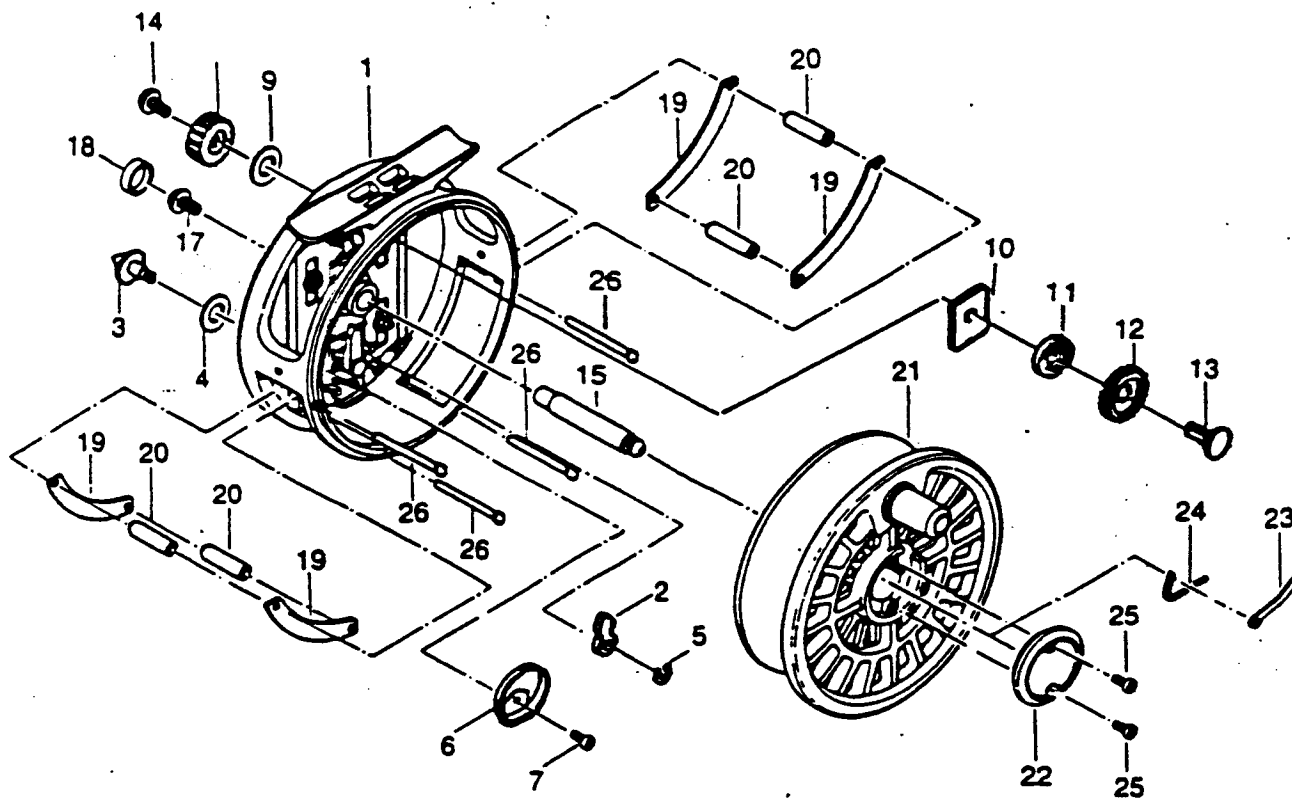

QUANTUM Q78

DISCONTINUED

Key No.	Part No.	Description	Price
1	KC001	BODY ASSY	8.19
2	JC003	CLICK PAWL	2.73
3	JC005	CLICK PAWL BUTTON	2.94
4	JC006	CLICK PAWL BUTTON W/S	1.49
5	JC034	'E' RETAINER	.93
6	JC007	CLICK PAWL SPRING	2.01
7	JC008	CLICK PAWL SPRING NUT	.93
8	JC050	DRAG KNOB	5.10
9	JC051	DRAG KNOB W/S	1.49
10	JC052	HOLDER W/S	.98
11	JC053	DRAG W/S	.82
12	JC054	DRAG GEAR	6.13
13	KC055	DRAG GEAR SCREW	1.13
14	JC056	DRAG KNOB SCREW	1.49
15	KC015	MAIN SHAFT	6.23
17	JC016	MAIN SHAFT SCREW	1.49
18	JC017	CAP	1.49
19	KC002	LINE GUARD	3.35
20	KC004	LINE ROLLER	.98
21	KC321	SPOOL ASSY	12.36
22	JC009	SPOOL COVER	2.01
23	JC022	SPOOL RETAINER	2.47
24	JC023	SPOOL RETAINER SPRING	.82
25	JC010	SPOOL COVER SCREW	1.49
26	JC011	LINE ROLLER PIN	1.49

Prices subject to change without notice. Prices do not include postage and handling. Some parts may not be available.

PLEASE ORDER BY PART NUMBER

Rev. 5/93

Zebco Division Brunswick Corporation, Box 270, Tulsa, OK 74101 USA 918-836-5581