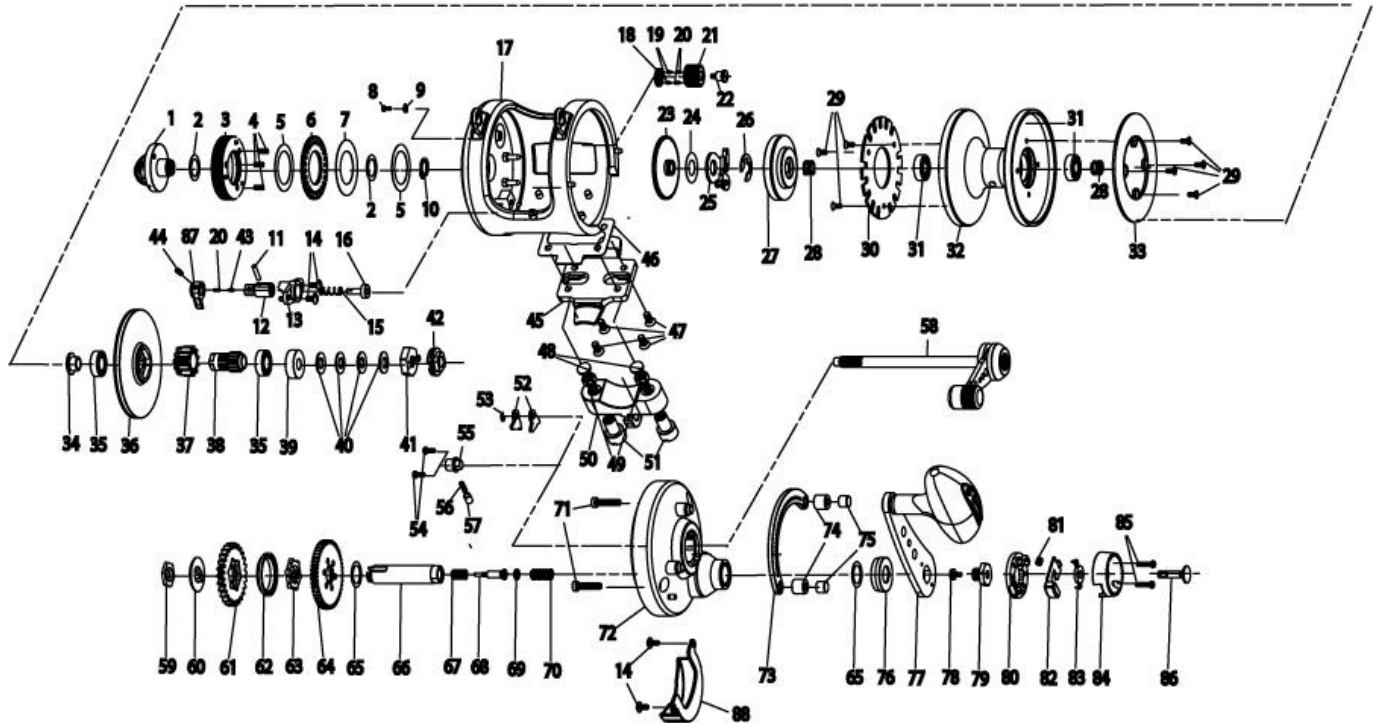

QUANTUM

Aruba ALD20

Quantum Aruba					
Key No.	Description	Part No.	Key No.	Description	Part No.
1	Clamp Nut Assembly	JF319-01	45	Reel Foot	KF106-01
2	Clamp Nut Washer	KF121-01	46	Reel Foot Gasket	JF155-01
3	Pre Set Knob Assembly	KF329-01	47	Reel Foot Screw	JF057-01
4	Pre Set Knob Spring	JF096-01	48	Rod Clamp Bolt	JF125-01
5	Pre Set Gear Washer - B	KF038-01	49	Rod Clamp Bolt Holder Nut	JF003-01
6	Pre Set Gear - A	JF029-01	50	Rod Clamp	JF154-01
7	Pre Set Gear Washer - A	JF035-01	51	Rod Clamp Nut	KF003-01
8	Pre Set Knob Locking Screw	KF050-01	52	Anti Reverse Pawl	JF063-01
9	Pre Set Knob Locking Plate	KF010-01	53	E-Clip	NX092-01
10	Clamp Nut Retainer	JF075-01	54	Anti Reverse Spring Holder Screw	BV123-01A
11	Bait Click Acuator Pin	JF102-01	55	Anti Riverse Spring Holder	KF129-01
12	Bait Click Acuator	JF157-01	56	Anti Riverse Spring	JF070-01
13	Bait Click Cam	JF156-01	57	Anti Reverse Spring Post	JF103-01
14	Bait Click Cam Screw	CW107-02	58	Spool Shaft Assembly	JF315-01
15	Bait Click Spring	JF110-01	59	Crank Shaft Nut	KF019-01
16	Bait Click Pawl	JF114-01	60	Spacer - A	JF160-01
17	Frame Assembly	JF301-01	61	Low Speed Drive Gear	JF012-01
18	Pre Set Idle Gear Click Plate	KF113-01	62	Spacer - B	KF160-01
19	Pre Set Idle Gear Click Pin	JF108-01	63	Gear Shifting Plate	JF036-01
20	Pre Set Idle Gear Click Spring	KF070-01	64	High Speed Drive Gear	KF012-01
21	Pre Set Idle Gear	JF112-01	65	Washer	JF032-01
22	Pre Set Idle Gear Screw	KF057-01	66	Crank Shaft	JF008-01
23	Pre Set Gear - B	JF085-01	67	Gear Shifting Plate Spring	KF096-01
24	Drag Stopper Plate Washer	KF032-01	68	Shifting Pin	KF093-01
25	Drag Stopper Plate Assembly	JF310-01	69	Bushing	JF132-01
26	E-Clip	KF020-01	70	Gear Shifting Spring	KF165-01
27	Left Drag Plate Assembly	KF348-01	71	Quadrant Anchor Screw	KF053-01
28	Pressure Release Spring	KF040-01	72	Gear Side Cover Assembly	JF324-01
29	Screw	TW107-02	73	Quadrant	JF152-01
30	Bait Click Ratchet	JF113-01	74	Quadrant Spacer	KF094-01
31	Ball Bearing	KF017-01	75	Quadrant Anchor	KF088-01
32	Spool Assembly	JF321-01	76	Handle Collar	JF081-01
33	Drag Washer	JF045-01	77	Handle Assembly	KF318-01
34	Bushing	JF067-01	78	Button Screw	JF053-01
35	Ball Bearing	CP058-01	79	Handle Nut	KF125-01
36	Right Drag Plate Assembly	JF348-01	80	Handle Nut Retainer	JF034-01
37	Low Speed Pinion Gear	JF011-01	81	Shifting Button Spring	JF071-01
38	High Speed Pinion Gear	KF011-01	82	High Speed Shifting Button Assembly	KF362-01
39	Bearing Pocket	KF067-01	83	Button Cover	JF131-01
40	Drag Spring Washer	JF046-01	84	Handle Nut Cap	JF145-01
41	Drag Cam - B	JF153-01	85	Handle Nut Cap Screw	KF123-01
42	Drag Cam - A	JF028-01	86	Low Speed Shifting Button	JF062-01
43	Bait Click Lever Spring Pin	KF108-01	87	Bait Click Lever	JF109-01
44	Bait Click Lever Screw	JF107-01	88	Gear Cover	N/A