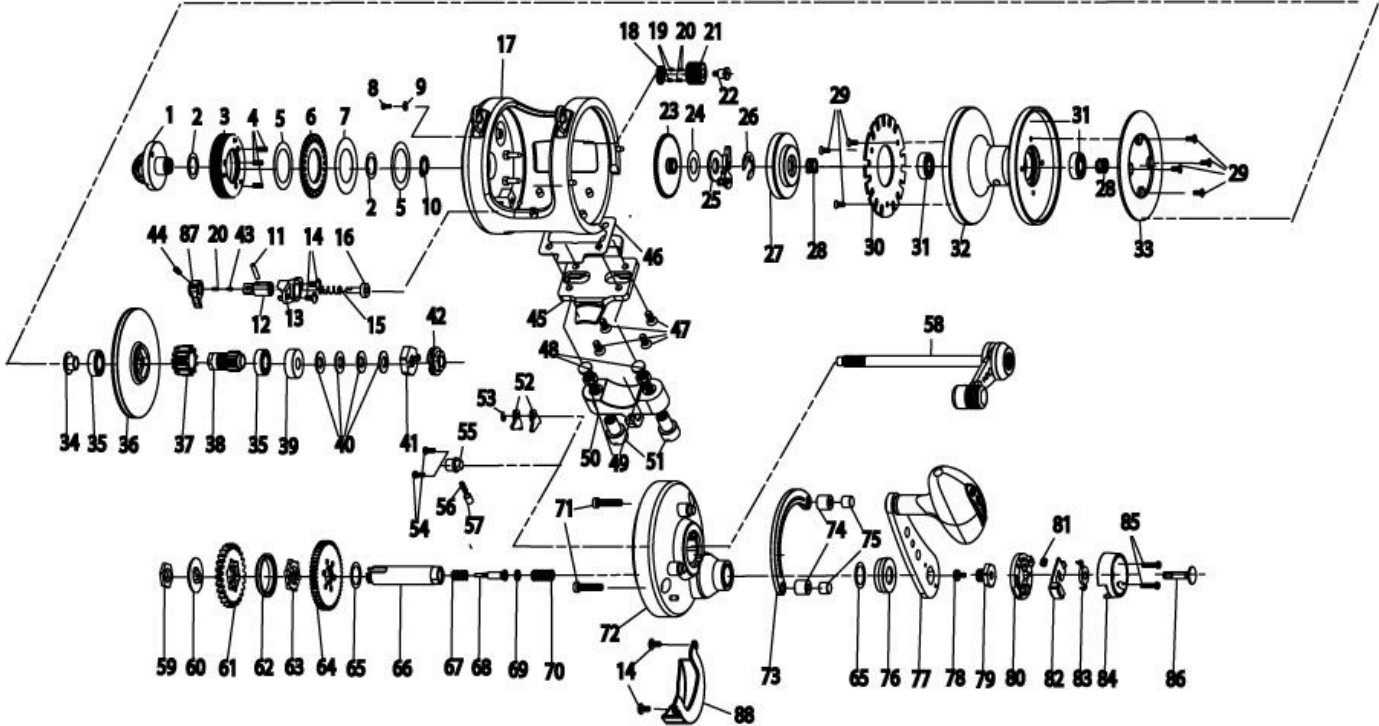

## Aruba ALD20PTsX

Quantum Aruba					
Key No.	Description	Part No.	Key No.	Description	Part No.
1	Clamp Nut Assembly	JF319-01	45	Reel Foot	KF106-01
2	Clamp Nut Washer	KF121-01	46	Reel Foot Gasket	JF155-01
3	Pre Set Knob Assembly	KF329-01	47	Reel Foot Screw	JF057-01
4	Pre Set Knob Spring	JF096-01	48	Rod Clamp Bolt	JF125-01
5	Pre Set Gear Washer - B	KF038-01	49	Rod Clamp Bolt Holder Nut	JF003-01
6	Pre Set Gear - A	JF029-01	50	Rod Clamp	JF154-01
7	Pre Set Gear Washer - A	JF035-01	51	Rod Clamp Nut	KF003-01
8	Pre Set Knob Locking Screw	KF050-01	52	Anti Reverse Pawl	JF063-01
9	Pre Set Knob Locking Plate	KF010-01	53	E-Clip	NX092-01
10	Clamp Nut Retainer	JF075-01	54	Anti Reverse Spring Holder Screw	BV123-01A
11	Bait Click Acuator Pin	JF102-01	55	Anti Reverse Spring Holder	KF129-01
12	Bait Click Acuator	JF157-01	56	Anti Reverse Spring	JF070-01
13	Bait Click Cam	JF156-01	57	Anti Reverse Spring Post	JF103-01
14	Bait Click Cam Screw	CW107-02	58	Spool Shaft Assembly	JF315-20
15	Bait Click Spring	JF110-01	59	Crank Shaft Nut	KF019-01
16	Bait Click Pawl	JF114-01	60	Spacer - A	JF160-01
17	Frame Assembly	JF301-20	61	Low Speed Drive Gear	AF012-01
18	Pre Set Idle Gear Click Plate	KF113-01	62	Spacer - B	KF160-01
19	Pre Set Idle Gear Click Pin	JF108-01	63	Gear Shifting Plate	JF036-01
20	Pre Set Idle Gear Click Spring	KF070-01	64	High Speed Drive Gear	NF012-01
21	Pre Set Idle Gear	JF112-01	65	Washer	JF032-01
22	Pre Set Idle Gear Screw	KF057-01	66	Crank Shaft	JF008-01
23	Pre Set Gear - B	JF085-01	67	Gear Shifting Plate Spring	KF096-01
24	Drag Stopper Plate Washer	KF032-01	68	Shifting Pin	KF093-01
25	Drag Stopper Plate Assembly	JF310-01	69	Bushing	JF132-01
26	E-Clip	KF020-01	70	Gear Shifting Spring	KF165-01
27	Left Drag Plate Assembly	KF348-01	71	Quadrant Anchor Screw	KF053-01
28	Pressure Release Spring	KF040-01	72	Gear Side Cover Assembly	JF324-20
29	Screw	TW107-02	73	Quadrant	JF152-01
30	Bait Click Ratchet	JF113-01	74	Quadrant Spacer	KF094-01
31	Ball Bearing	KF017-01	75	Quadrant Anchor	KF088-01
32	Spool Assembly	JF321-01	76	Handle Collar	JF081-01
33	Drag Washer	JF045-01	77	Handle Assembly	KF318-01
34	Bushing	JF067-01	78	Button Screw	JF053-01
35	Ball Bearing	CP058-01	79	Handle Nut	KF125-01
36	Right Drag Plate Assembly	JF348-01	80	Handle Nut Retainer	JF034-01
37	Low Speed Pinion Gear	JF011-01	81	Shifting Button Spring	JF071-01
38	High Speed Pinion Gear	KF011-01	82	High Speed Shifting Button Assembly	KF362-01
39	Bearing Pocket	KF067-01	83	Button Cover	JF131-01
40	Drag Spring Washer	JF046-01	84	Handle Nut Cap	JF145-01
41	Drag Cam - B	JF153-01	85	Handle Nut Cap Screw	KF123-01
42	Drag Cam - A	JF028-01	86	Low Speed Shifting Button	JF062-01
43	Bait Click Lever Spring Pin	KF108-01	87	Bait Click Lever	JF109-01
44	Bait Click Lever Screw	JF107-01	88	Gear Cover	JF143-01