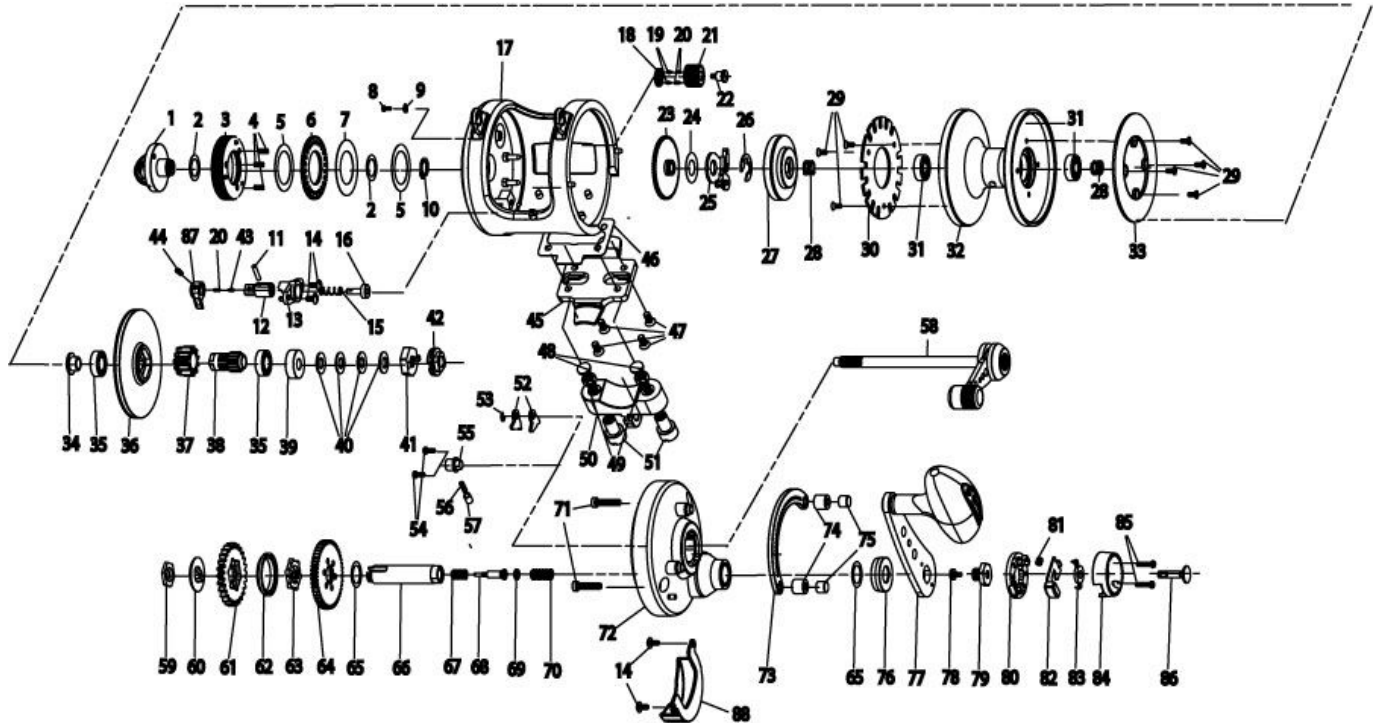

QUANTUM

Aruba ALD30

Quantum Aruba					
Key No.	Description	Part No.	Key No.	Description	Part No.
1	Clamp Nut Assembly	JF319-01	45	Reel Foot	KF106-01
2	Clamp Nut Washer	KF121-01	46	Reel Foot Gasket	JF155-01
3	Pre Set Knob Assembly	KF329-01	47	Reel Foot Screw	JF057-01
4	Pre Set Knob Spring	JF096-01	48	Rod Clamp Bolt	JF125-01
5	Pre Set Gear Washer - B	KF038-01	49	Rod Clamp Bolt Holder Nut	JF003-01
6	Pre Set Gear - A	JF029-01	50	Rod Clamp	JF154-01
7	Pre Set Gear Washer - A	JF035-01	51	Rod Clamp Nut	KF003-01
8	Pre Set Knob Locking Screw	KF050-01	52	Anti Reverse Pawl	JF063-01
9	Pre Set Knob Locking Plate	KF010-01	53	E-Clip	NX092-01
10	Clamp Nut Retainer	JF075-01	54	Anti Reverse Spring Holder Screw	BV123-01A
11	Bait Click Acuator Pin	JF102-01	55	Anti Riverse Spring Holder	KF129-01
12	Bait Click Acuator	JF157-01	56	Anti Riverse Spring	JF070-01
13	Bait Click Cam	JF156-01	57	Anti Reverse Spring Post	JF103-01
14	Bait Click Cam Screw	CW107-02	58	Spool Shaft Assembly	KF315-01
15	Bait Click Spring	JF110-01	59	Crank Shaft Nut	KF019-01
16	Bait Click Pawl	JF114-01	60	Spacer - A	JF160-01
17	Frame Assembly	KF301-01	61	Low Speed Drive Gear	JF012-01
18	Pre Set Idle Gear Click Plate	KF113-01	62	Spacer - B	KF160-01
19	Pre Set Idle Gear Click Pin	JF108-01	63	Gear Shifting Plate	JF036-01
20	Pre Set Idle Gear Click Spring	KF070-01	64	High Speed Drive Gear	KF012-01
21	Pre Set Idle Gear	JF112-01	65	Washer	JF032-01
22	Pre Set Idle Gear Screw	KF057-01	66	Crank Shaft	JF008-01
23	Pre Set Gear - B	JF085-01	67	Gear Shifting Plate Spring	KF096-01
24	Drag Stopper Plate Washer	KF032-01	68	Shifting Pin	KF093-01
25	Drag Stopper Plate Assembly	JF310-01	69	Bushing	JF132-01
26	E-Clip	KF020-01	70	Gear Shifting Spring	KF165-01
27	Left Drag Plate Assembly	KF348-01	71	Quadrant Anchor Screw	KF053-01
28	Pressure Release Spring	KF040-01	72	Gear Side Cover Assembly	JF324-01
29	Screw	TW107-02	73	Quadrant	JF152-01
30	Bait Click Ratchet	JF113-01	74	Quadrant Spacer	KF094-01
31	Ball Bearing	KF017-01	75	Quadrant Anchor	KF088-01
32	Spool Assembly	KF321-01	76	Handle Collar	JF081-01
33	Drag Washer	JF045-01	77	Handle Assembly	KF318-01
34	Bushing	JF067-01	78	Button Screw	JF053-01
35	Ball Bearing	CP058-01	79	Handle Nut	KF125-01
36	Right Drag Plate Assembly	JF348-01	80	Handle Nut Retainer	JF034-01
37	Low Speed Pinion Gear	JF011-01	81	Shifting Button Spring	JF071-01
38	High Speed Pinion Gear	KF011-01	82	High Speed Shifting Button Assembly	KF362-01
39	Bearing Pocket	KF067-01	83	Button Cover	JF131-01
40	Drag Spring Washer	JF046-01	84	Handle Nut Cap	JF145-01
41	Drag Cam - B	JF153-01	85	Handle Nut Cap Screw	KF123-01
42	Drag Cam - A	JF028-01	86	Low Speed Shifting Button	JF062-01
43	Bait Click Lever Spring Pin	KF108-01	87	Bait Click Lever	JF109-01
44	Bait Click Lever Screw	JF107-01	88	Gear Cover	N/A