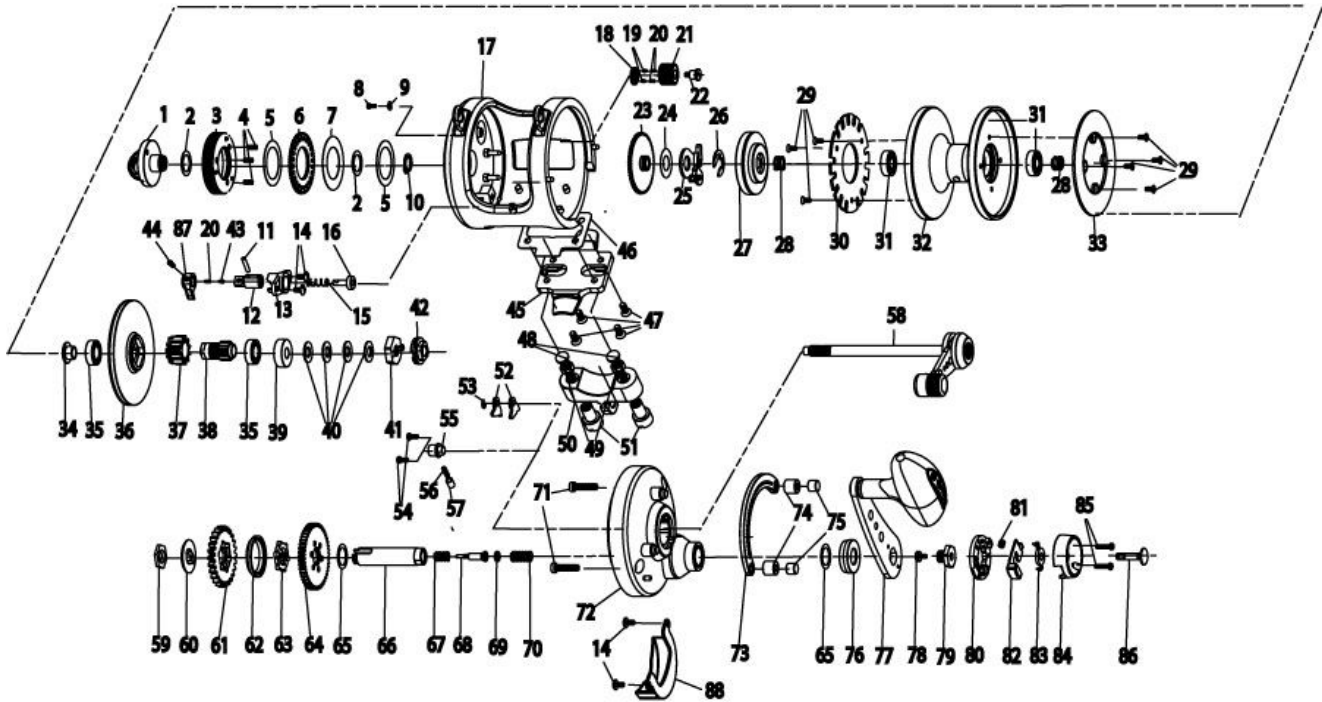

QUANTUM

Aruba ALD30PTsX

Quantum Aruba					
		Part No.			Part No.
Key No.	Description	ALD 30PTsX	Key No.	Description	ALD30PTsX
1	Clamp Nut Assembly	JF319-01	45	Reel Foot	KF106-01
2	Clamp Nut Washer	KF121-01	46	Reel Foot Gasket	JF155-01
3	Pre Set Knob Assembly	KF329-01	47	Reel Foot Screw	JF057-01
4	Pre Set Knob Spring	JF096-01	48	Rod Clamp Bolt	JF125-01
5	Pre Set Gear Washer - B	KF038-01	49	Rod Clamp Bolt Holder Nut	JF003-01
6	Pre Set Gear - A	JF029-01	50	Rod Clamp	JF154-01
7	Pre Set Gear Washer - A	JF035-01	51	Rod Clamp Nut	KF003-01
8	Pre Set Knob Locking Screw	KF050-01	52	Anti Reverse Pawl	JF063-01
9	Pre Set Knob Locking Plate	KF010-01	53	E-Clip	NX092-01
10	Clamp Nut Retainer	JF075-01	54	Anti Reverse Spring Holder Screw	BV123-01A
11	Bait Click Acuator Pin	JF102-01	55	Anti Riverse Spring Holder	KF129-01
12	Bait Click Acuator	JF157-01	56	Anti Riverse Spring	JF070-01
13	Bait Click Cam	JF156-01	57	Anti Reverse Spring Post	JF103-01
14	Bait Click Cam Screw	CW107-02	58	Spool Shaft Assembly	KF315-20
15	Bait Click Spring	JF110-01	59	Crank Shaft Nut	KF019-01
16	Bait Click Pawl	JF114-01	60	Spacer - A	JF160-01
17	Frame Assembly	KF301-20	61	Low Speed Drive Gear	AF012-01
18	Pre Set Idle Gear Click Plate	KF113-01	62	Spacer - B	KF160-01
19	Pre Set Idle Gear Click Pin	JF108-01	63	Gear Shifting Plate	JF036-01
20	Pre Set Idle Gear Click Spring	KF070-01	64	High Speed Drive Gear	NF012-01
21	Pre Set Idle Gear	JF112-01	65	Washer	JF032-01
22	Pre Set Idle Gear Screw	KF057-01	66	Crank Shaft	JF008-01
23	Pre Set Gear - B	JF085-01	67	Gear Shifting Plate Spring	KF096-01
24	Drag Stopper Plate Washer	KF032-01	68	Shifting Pin	KF093-01
25	Drag Stopper Plate Assembly	JF310-01	69	Bushing	JF132-01
26	E-Clip	KF020-01	70	Gear Shifting Spring	KF165-01
27	Left Drag Plate Assembly	KF348-01	71	Quadrant Anchor Screw	KF053-01
28	Pressure Release Spring	KF040-01	72	Gear Side Cover Assembly	JF324-20
29	Screw	TW107-02	73	Quadrant	JF152-01
30	Bait Click Ratchet	JF113-01	74	Quadrant Spacer	KF094-01
31	Ball Bearing	KF017-01	75	Quadrant Anchor	KF088-01
32	Spool Assembly	KF321-01	76	Handle Collar	JF081-01
33	Drag Washer	JF045-01	77	Handle Assembly	KF318-01
34	Bushing	JF067-01	78	Button Screw	JF053-01
35	Ball Bearing	CP058-01	79	Handle Nut	KF125-01
36	Right Drag Plate Assembly	JF348-01	80	Handle Nut Retainer	JF034-01
37	Low Speed Pinion Gear	JF011-01	81	Shifting Button Spring	JF071-01
38	High Speed Pinion Gear	KF011-01	82	High Speed Shifting Button Assembly	KF362-01
39	Bearing Pocket	KF067-01	83	Button Cover	JF131-01
40	Drag Spring Washer	JF046-01	84	Handle Nut Cap	JF145-01
41	Drag Cam - B	JF153-01	85	Handle Nut Cap Screw	KF123-01
42	Drag Cam - A	JF028-01	86	Low Speed Shifting Button	JF062-01
43	Bait Click Lever Spring Pin	KF108-01	87	Bait Click Lever	JF109-01
44	Bait Click Lever Screw	JF107-01	88	Gear Cover	JF143-01