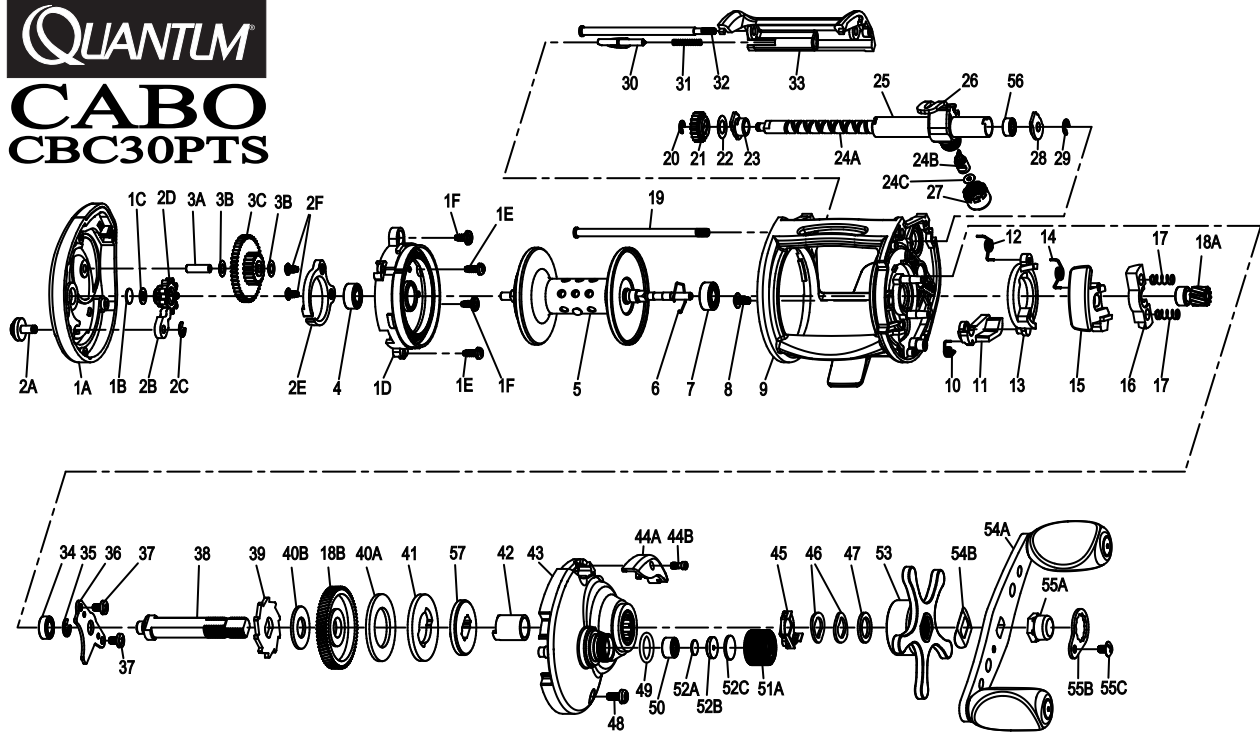

QUANTUM CABO CBC30PTS

Key #	Description	Part No.
1	Palm Side Cover Kit includes: 1A - Palm Side Cover Assembly 1B - Spool Shaft Washer 1C - O/S Drive Gear Washer 1D - Spool Cover Assembly 1E - Spool Cover Screw "B" 1F - Spool Cover Screw "A"	PX4023-02
2	Bait Clicker Spring Kit includes: 2A - Bait Click Lever 2B - Bait Click Pawl 2C - E-Clip 2D - O/S Drive Gear 2E - Bait Clicker Spring 2F - Bait Clicker Spring Screw	PX4109-01
3	Idle Gear Kit includes: 3A - Idle Gear Post 3B - Idle Gear Washer 3C - Idle Gear	PX4127-01
4	Palm Side Spool Shaft Bearing	JX106-01
5	Spool Assembly	QX321-01
6	Clip Ring	EX080-01
7	Gear Side Spool Shaft Bearing	EX017-02
8	Gear Side Cover Screw -A	QW123-01
9	Frame	PX001-02
10	Kick Lever Spring	GX097-01
11	Kick Lever	GX077-01
12	Release Slider Spring	GX104-01
13	Release Slider	GX039-01
14	Push Button Spring	GX089-01
15	Push Button	GX062-01
16	Pinion Yoke	GX025-01
17	Yoke Spring	GX040-01
18	Gear Kit includes: 18A - Pinion Gear Assembly 18B - Drive Gear	MX4011-01
19	Stabilizer Bar - "B"	QX061-01
20	E-Clip	NX090-01
21	O/S Pinion Gear	HV085-01
22	Worm Shaft Washer	EX035-01
23	Palm Side Worm Shaft Bushing	PX068-01
24	Worm Shaft Kit Includes: 24A - Worm Shaft 24B - Line Guide Pawl 24C - Carrier Washer	PX4072-02
25	Worm Shaft Guide	PX016-01