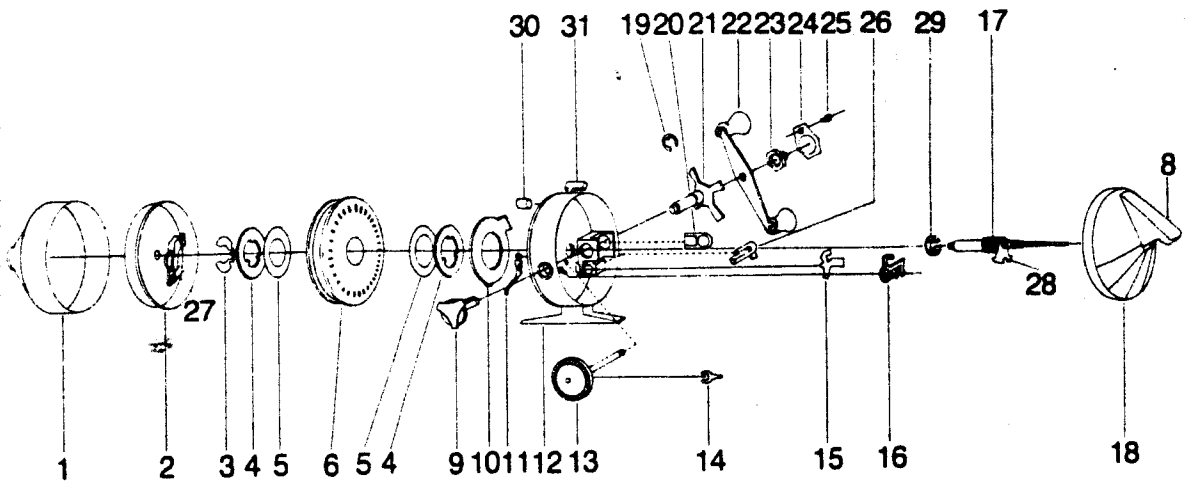

DIAGRAM

5

ONE CLASSIC™ PARTS LIST

KEY NO.	PART NO.	DESCRIPTION
1	KZ-324	Front Cover Assy.
2	KZ310	Spinnerhead Assy.
3	RY034	Spool Retainer Clip
4	CJ040	Spool Washer
5	CJ1C8	Flat Washer
6	KZ021	Spool (Empty)
7	KZ321-14H	Spool w/14# H.P. Line
8	KY026	Crank Shaft Bushing
9	KZ309	Thumb Brake
10	KZ019	Bait Alert Knob
11	KZ027	Clutch Ring
12	RY033	Spool Click Spring
13	KZ301	Body
14	KY308-1C	Crank Shaft Assy.
15	JY061	Pawl Actuator
16	KZ060	Anti-Reverse Pawl
17	KZ014	Bait Clicker
18	KZ315	Center Shaft Assy.
19	KZ323	Back Cover Assy.
20	JY121	Retainer Clip
21	KZ054	Drag Actuator Slide
22	FE032	Drag Star
23	KZ318	Handle Assembly
24	VY003	Crank Handle Nut
25	VY056	Handle Nut Lock
26	VY057	Handle Lock Screw
27	RY002	Anti-Reverse Knob
28	JY049	Spinnerhead Spring
29	KZ065	Bait Click Actuator
30	AZ028	Ball Bearing
31	KZ164	Spool Lock Plunger
	KZ164	Spool Lock Lever