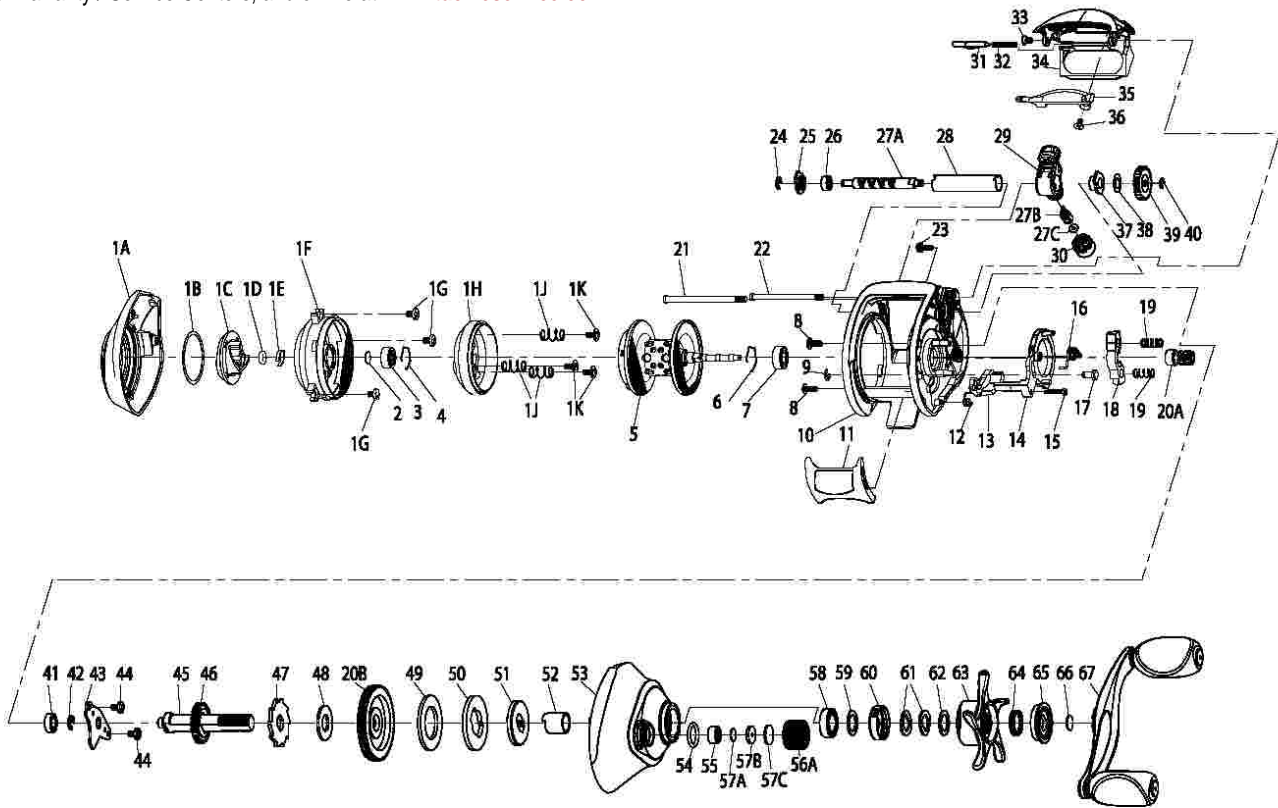

Energy PT Parts Diagram - E770PT / E760PT / E750PT

ORDERING PARTS

Refer to the parts list and diagram for your model. Locate the part you need and identify the key number for the part you wish to order for your model. Always state the model number, part number, part description and quantity on your orders. Parts may be ordered direct from the Factory Service Department (1-800-588-9030), Authorized Warranty / Service Centers, and online at www.tackleservice.com.