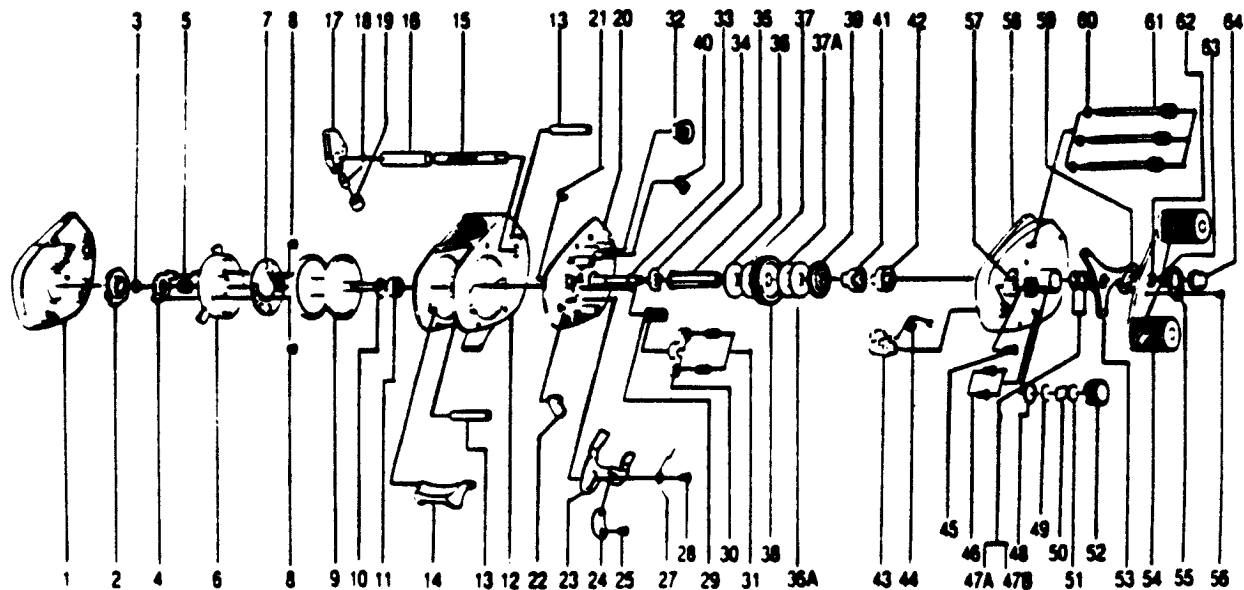

QUANTUM PREDATOR 2511

KEY PART NO. NO.	DESCRIPTION	PRICE	KEY PART NO. NO.	DESCRIPTION	PRICE
1	FW323	6.44	35	GX4652	3.44
2	VX4303	1.43	36	FW048	1.70
3	VX4250	.80	A36	GX4653	1.72
4	VX4261	.85	37	GX4659	1.37
5	VX4301	.75	A37	GX4659-1	1.37
6	FW351	4.12	38	GX4651	3.55
7	VX4257	12.56	39	FW091	1.44
8	VX4602	1.68	40	YX4452	3.53
9	FW321	10.82	41	FW035	5.67
10	YX4253	.88	42	FW058	5.67
11	YX4252	11.78	43	FW037	2.06
12	FW001	6.70	44	FW089	.93
13	GX4159	1.61	45	WX4510	1.14
14	YX4406	5.36	46	GX4352	1.09
15	YX4151	2.78	A47	GX4662A	1.34
16	YX4158	4.58	B47	GX4662B	1.24
17	FW347	5.41	48	GX4258	.85
18	GX4202	1.53	49	GX4302	.46
19	GX4204	1.66	50	GX4304	.46
20	YX4351	8.73	51	GX4305	.46
21	GX4665	.46	52	YX4259	3.75
22	FW036	1.29	53	FW055	4.38
23	GX4402	2.12	54	YX4701	9.48
24	GX4406	.92	55	GX4703	.85
25	GX4506	.69	56	VX4704	.92
27	GX4502	.88	57	WX4506	1.27
28	GX4656	.88	58	FW024	8.14
29	GX4256	2.64	59	GX4660	1.14
30	GX4401	1.09	60	GX4109	.46
31	GX4403	.88	61	GX4104	1.43
32	GX4150	2.93	62	GX4105	.46
33	GX4664	1.14	63	GX4657	.46
34	GX4655	1.14	64	GX4702	.92

Prices subject to change without notice. Prices do not include postage and handling.

PLEASE ORDER BY PART NUMBER

Rev. 11/90

Zebco Division Brunswick Corporation, Box 270, Tulsa, OK 74101 USA 918-638-6881