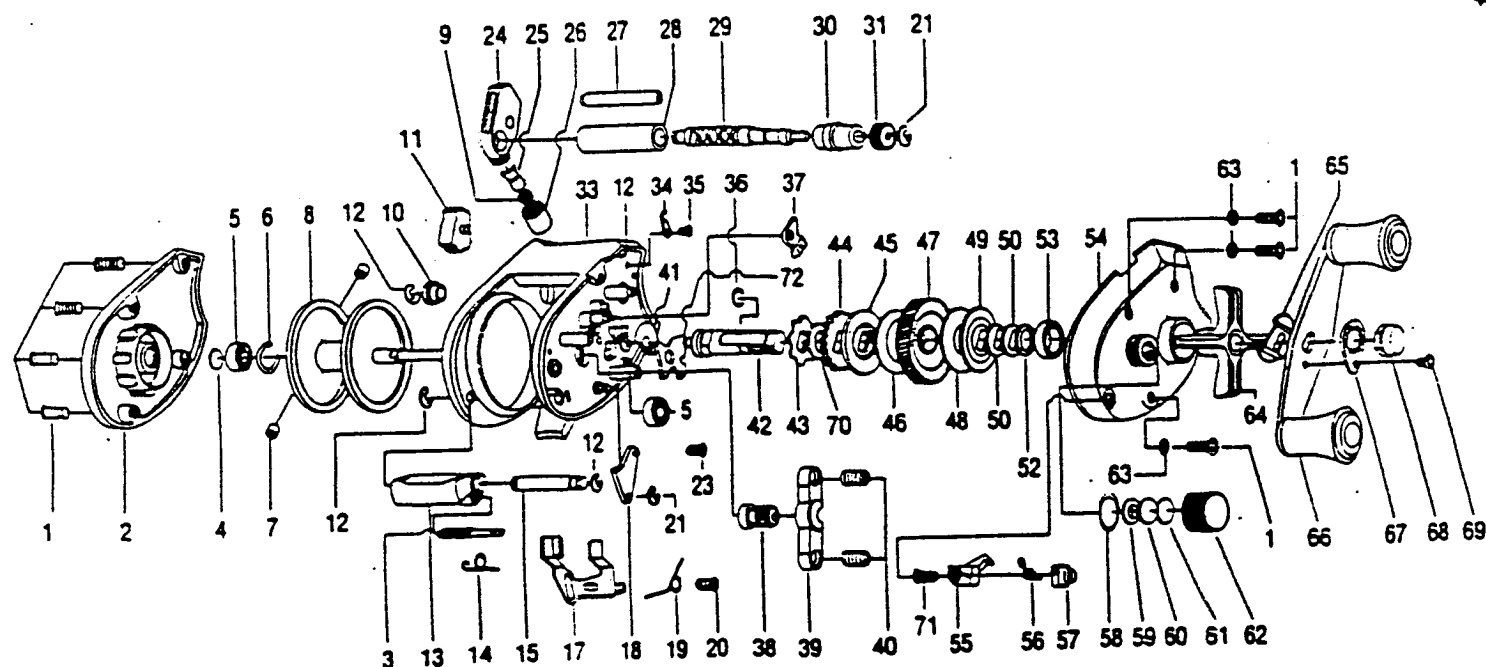

# QUANTUM PROLITE

Key No.	Part No.	Description	Price	Key No.	Part No.	Description	Price
1	VX4352	RIGHT SIDE COVER SCREW	.62	37	GW363	A/R PAWL ASSY.	2.51
2	GW323	LEFT SIDE COVER	8.40	38	GW311	PINION GEAR ASSY.	5.62
3	GW036	THUMB BAR PIN	3.16	39	GW025	PINION YOKE	2.25
4	VX4255	SPOOL TENSION SHIM	.99	40	GW040	YOKE SPRING	.70
5	VX4252	BALL BEARING (SPOOL SH)	12.23	41	GW056	CRANK SHAFT BUSHING	3.53
6	VX4253	CLIP RING	.91	42	GW008	CRANK SHAFT	8.03
7	GW044-1	CENTRIFUGAL BRAKESHOE-TAN	.97	43	GW083	TRIP RATCHET	2.25
7	GW044-2	CENTRIFUGAL BRAKESHOE-RED	.97	44	GW091	A/R RATCHET	1.93
8	GW321	SPOOL ASSY.	14.42	45	GW045	LOWER DRAG WASHER	1.24
9	CX4203	LINE GUIDE PAWL SPRING	.36	46	GW060	LOWER DRAG DISC	2.78
10	VX4156	WORM SHAFT BUSHING	1.16	47	GW012	DRIVE GEAR	6.26
11	GW069	ANTI-REVERSE SWITCH	1.12	48	GW059	UPPER DRAG DISC	3.11
12	VX4152	E-CLIP (WORM SHAFT)	.91	49	GW048	UPPER DRAG WASHER	1.61
13	GW009	THUMB BAR	1.93	50	VX4662	SPRING D WASHER	1.36
14	GW022	THUMB BAR SPRING	1.17	52	GW035	BEARING WASHER	1.66
15	GW050	THUMB BAR SHAFT	3.11	53	GW058	CENTER SHAFT BEARING	10.98
17	GW039	RELEASE SLIDER	3.11	54	GW024	RIGHT SIDE COVER	10.71
18	GW084	TRIP CAM	2.73	55	GW037	FLIPPIN' ARM	1.17
19	GW102	TRIP SPRING	.97	56	GW089	SPRING-FLIPPIN' LEVER	1.17
20	GW057	SCREW-SLIDER RETAINER	.70	57	GW087	FLIPPIN' LEVER	1.77
21	ZX4657	RETAINER CLIP	.69	58	VX4250	DIAL FRICTION RING	.85
23	GW107	CTR. SHAFT RET. SCREW	.70	59	GW099	FELT WASHER	1.17
24	GW347	LINE GUIDE CARRIER	6.16	60	VX4302	SPOOL TENSION KNOB WAS	1.46
25	VX4202	LINE GUIDE PAWL	4.31	61	VX4601	SPOOL TENSION KNOB CUS	.99
26	VX4204	LINE GUIDE CARRIER SCREW	2.77	62	VX4259	SPOOL TENSION KNOB	4.85
27	GW061	STABILIZER BAR	2.78	63	CW069	MYLAR WASHER	.70
28	GW016	LEVEL WIND GUARD	3.27	64	GW055	DRAG STAR	6.70
29	GW072	WORM SHAFT	6.91	65	VX4660	HANDLE WASHER	1.16
30	NX068	WORM SHAFT BUSHING-RIGHT	1.16	66	GW318	HANDLE ASSY.	8.79
31	GW085	LEVEL WIND GEAR	1.56	67	GX4703	HANDLE NUT LOCK	.91
33	GW301	FRAME ASSY.	25.71	68	GX4702	HANDLE NUT	.99
34	GW071	A/R SELECTOR SPRING	2.19	69	VX4704	HANDLE NUT LOCK SCREW	.99
35	GW093	SCREW-A/R SELECTOR SPRG.	.70	70	NX111	RATCHET WASHER	1.87
36	GW090	GEAR STACK RETAINER	.70	71	VX4510	FLIPP'N LEVER SCREW	1.23