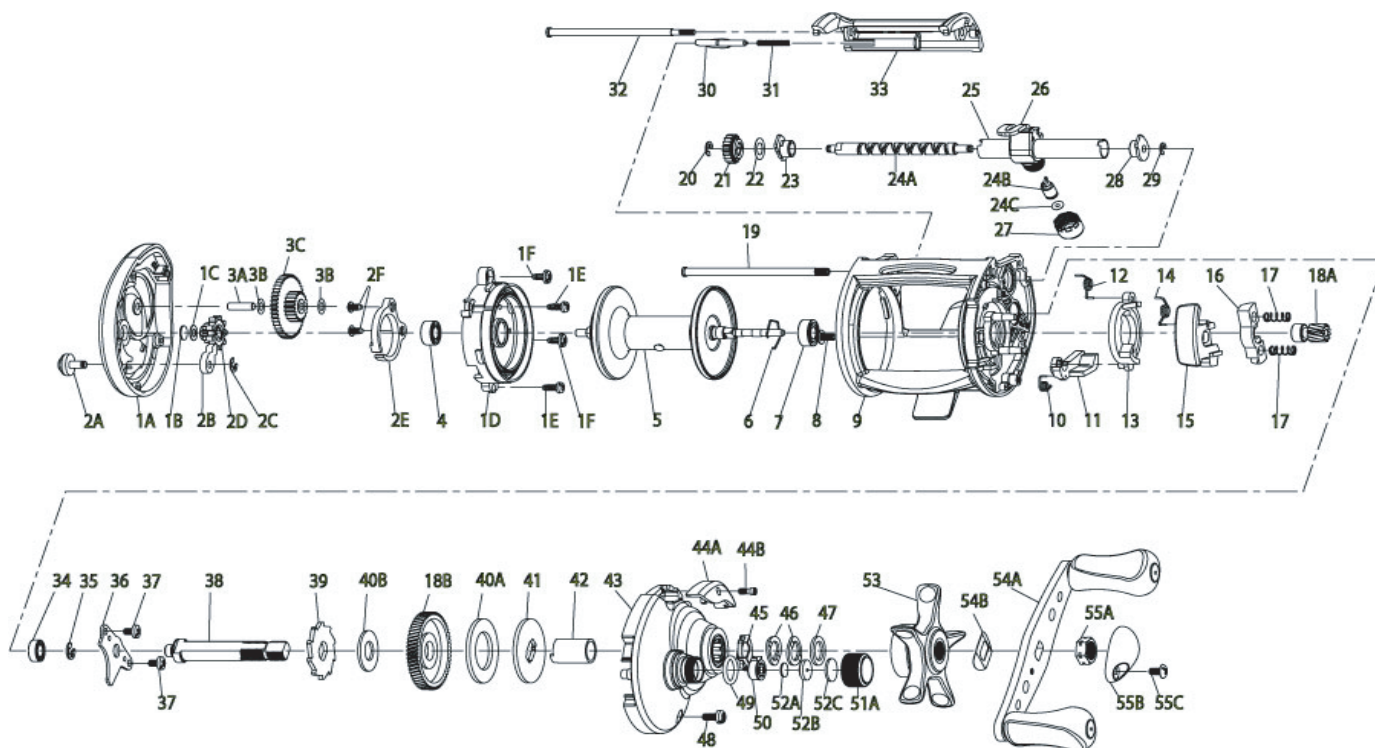

## 1430MGC

Quantum Classic Right & Left Hand 1430MGC/1431MGC Bait Cast Reel Part List							
Key #	Description	Part No.		Key #	Description	Part No.	
		1430MGC	1431MGC			1430MGC	1431MGC
1	Palm Side Cover Kit include 1A - Palm Side Covoer Assembly 1B - Spool Shaft Washer 1C - O/S Drive Gear Washer 1D - Spool Cover Assembly 1E - Spool Cover Screw - "B" 1F - Spool Cover Screw - "A" 2 - Bait Clicker Spring Kit 3 - Idle Gear Kit 4 - Palm Side Spool Sahft Bearing	PX4023-01	QX4023-01	25	Worm Shaft Guide	PX016-01	PX016-01
2	Bait Clicker Spring Kit include 2A - Bait Click Lever 2B - Bait Click Pawl 2C - E-Clip 2D - O/S Drive Gear 2E - Bait Clicker Spring 2F - Bait Clicker Spring Screw	PX4109-02	QX4109-02	26	Line Guide Carrier	GX047-01	GX047-01
3	Idle Gear Kit include 3A - Idle Gear Post 3B - Idle Gear Washer 3C - Idle Gear	PX4127-01	PX4127-01	27	Line Guide Carrier Screw	ZW007-02	ZW007-02
4	Palm Side Spool Shaft Bearing	JX106-01	JX106-01	28	Gear Side Worm Shaft Bushing	GX067-01	GX067-01
5	Spool Assembly	PX321-01	PX321-02	29	E-Clip	NX092-01	NX092-01
6	Clip Ring	EX080-01	EX080-01	30	Palm Side Cover Locking Lever	GX119-01	MX119-01
7	Gear Side Spool Shaft Bearing	EX017-02	EX017-02	31	Palm Side Cover Locking Spring	ZW096-01	ZW096-01
8	Gear Side Cover Screw -A	QW123-01	QW123-01	32	Stablizer Bar - "A"	PX061-01	PX061-01
9	Frame	PX001-01	QX001-01	33	Front Support	PX099-01	QX099-01
10	Kick Lever Spring	GX097-01	MX097-01	34	Crank Shaft Bearing - Lower	SW017-01	SW017-01
11	Kick Lever	GX077-01	MX077-01	35	E-Clip	QW120-01	QW120-01
12	Release Slider Spring	GX104-01	MX104-01	36	Crank Shaft Retainer	GX002-01	GX002-01
13	Release Slider	GX039-01	MX039-01	37	Crank Sahft Retainer Screw	JX107-01	JX107-01
14	Push Button Spring	GX089-01	MX089-01	38	Crank Shaft	GX008-01	GX008-02
15	Push Button	GX062-01	MX062-01	39	Trip Ratchet	EX083-01	EX083-01
16	Pinion Yoke	GX025-01	MX025-01	40	Drag Disc Kit include 40A - Drag Disc 40B - Trip Ratchet Washer	HV4059-01	HV4059-01
17	Yoke Spring	GX040-01	GX040-01	41	Drag Key Washer	GX045-01	GX045-01
18	Gear Kit include 18A - Pinion Gear Assembly 18B - Drive Gear	GX4011-01	GX4011-02	42	One Way Bearing Sleeve	GX052-01	GX052-01
19	Stablizer Bar - "B"	QX061-01	QX061-01	43	Gear Side Cover Assembly	GX324-03	MX324-03
20	E-Clip	NX090-01	NX090-01	44	Oil Port Cap Kit include 44A - Oil Port Cap 44B - Oil Port Cap Screw	GX4150-01	MX4150-01
21	O/S Pinion Gear	HV085-01	HV085-01	45	Drag Click Spring Assembly	GX4114	GX4114
22	Worm Shaft Washer	EX035-01	EX035-01	46	Spring "D" Washer	JX046-01	JX046-01
23	Palm Side Worm Shaft Bushing	PX068-01	PX068-01	47	Star Drag Washer	ZW032-02	ZW032-02
24	Worm Shaft Kit Include 24A - Worm Sahft 24B - Line Guide Pawl 24C - Carrier Washer	PX4072-01	PX4072-01	48	Gear Side Cover Screw - B	GX107-01	GX107-01
				49	Tension Knob O-Ring	QW101-01	QW101-01
				50	Tension Knob Bushing	QW117-01	QW117-01
				51	Tension Knob Kit include 51A - Spool Tension Knob 52 - Spool Tension Washer Kit	HV4033-01	HV4033-01
				52	Spool Tension Washer Kit Include 52A - Spool Tension Washer 52B - Spool Tension Collar 52C - Spool Cushion Washer	QW4032-01	QW4032-01
				53	Star Dag	GX055-01	GX055-02
				54	Handle Kit include 54A - Handle Assembly 54B - Handle Washer 55 - Handle Nut Kit	GX4018-01	GX4018-02
				55	Handle Nut Kit include 55A - Handle Nut 55B - Handle Nut Cap 55C - Handle Nut Cap Screw	QW4003-01	QW4003-02