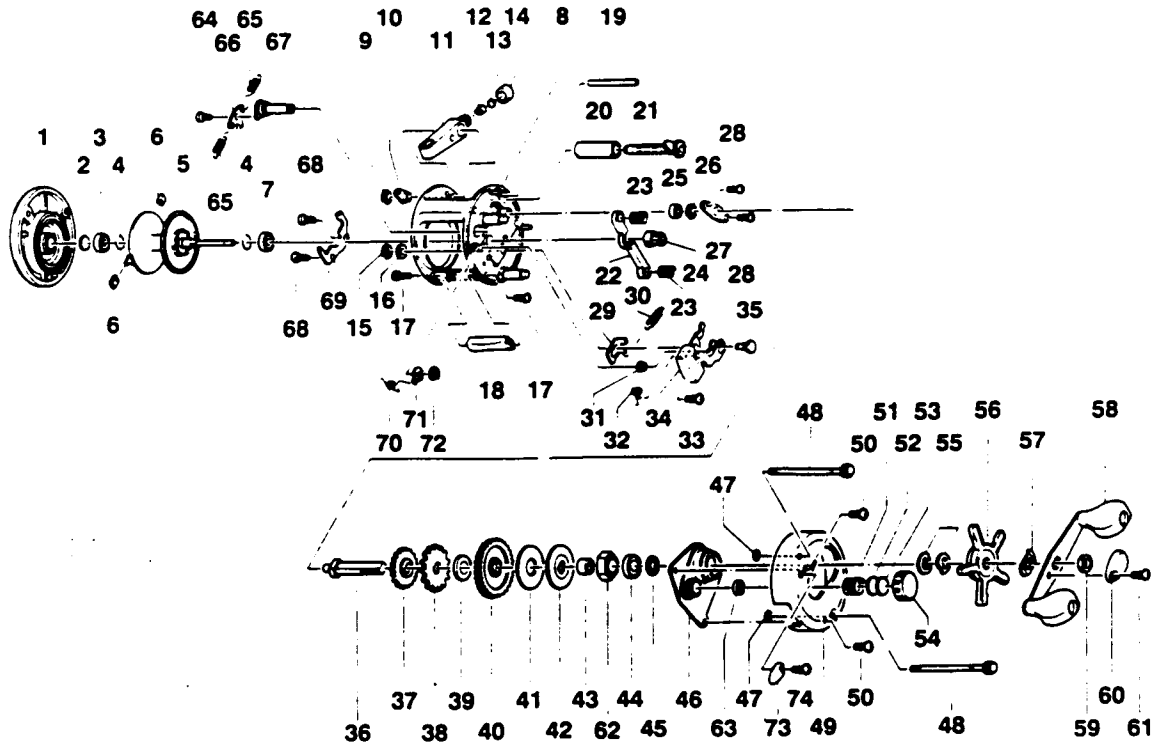

QUANTUM IR3W

Key No.	Part No.	Description	Price	Key No.	Part No.	Description	Price
1	XX323-02	Left Side Cover Assy	13.54	38	JX083-01	Trip Ratchet	.93
2	XX038-02	Spool Shaft Washer	.26	39	JX111-01	Washer - Ratchet	.46
3	JX106-01	Bearing - Spool Shaft	6.33	40	JX012-01	Drive Gear	7.67
4	JX080-01	Clip Ring	.26	41	JX059-01	Drag Disc	1.44
5	XX321-02	Spool Assy	13.75	42	JX045-01	Drag "D" Washer	.88
6	XX044-01	Brake Shoe B	.26	43	JX052-01	Spacer - Crank Shaft	.67
7	JX106-01	Bearing - Spool Shaft	6.33	44	Tw058-01	Bearing - Crank Shaft (U)	7.21
8	XX301-03	Frame Assy	29.66	45	JX038-01	Crank Shaft Washer	.31
9	QW120-01	E-Clip - Worm Shaft	.26	46	JX066-02	Crank Shaft Guide	3.35
10	JX067-01	Bushing - Worm Shaft	.31	47	JX073-01	O-Ring - Thumb Screw	.31
11	JX347-02	Line Guide Carrier Assy	2.32	48	JX074-04	Thumb Screw	1.24
12	JX006-01	Line Guide Pawl	1.80	49	XX024-03	Right Side Cover	9.73
13	JX035-01	Washer - Line Guide Pawl	.26	50	QW123-01	Right Side Cover Screw	.15
14	JX007-02	Screw - Line Guide Carrier	.52	51	JX105-01	Spring - Tension Knob	.31
15	NX092-01	E-Clip - Kick Lever Guide Post	.26	52	QW032-02	Washer - Spool Tension	.26
16	XX035-01	Washer - Kick Lever Guide	.26	53	JX082-01	Washer - Cushion	.21
17	JX050-01	Screw - Thumb Rest	.31	54	JX033-01	Spool Tension Knob	.82
18	XX009-02	Thumb Rest	.62	55	JX046-01	Spring "D" Washer	.67
19	XX061-01	Line Guide Carrier Guide	.98	56	JX055-02	Star Drag	3.45
20	XX016-01	Worm Shaft Guide	.72	57	NX054-01	Handle Washer	.26
21	XX372-01	Worm Shaft Assy	6.90	58	XX318-01	Handle Assy	7.00
22	JX025-01	Pinion Yoke	.52	59	QW003-01	Handle Nut	.36
23	JX040-01	Yoke Spring	.21	60	JX034-02	Handle Nut Cap	.36
24	JX011-01	Pinion Gear	5.36	61	QW123-01	Handle Nut Cap Screw	.15
25	JX017-01	Bushing - Crank Shaft (L)	.77	62	JX363-01	Anti-Reverse Pawl Assy	2.52
26	QW120-01	E-Clip - Crank Shaft	.26	63	JX098-01	Post - Anti-Reverse Pawl	.41
27	JX002-01	Retainer - Crank Shaft	.57	64	XX125-01	Screw - Clicker Pawl	.98
28	JX107-01	Screw - Crank Shaft Retainer	.15	65	JX110-01	Clicker Spring	.21
29	JX077-01	Kick Lever	.57	66	JX114-01	Clicker Pawl	.67
30	JX097-01	Spring - Kick Lever	.15	67	JX084-01	Clicker Cam	2.88
31	JX068-01	Bushing - Release Slider Guide	1.08	68	JX125-01	Screw - Clicker Spring Holder	.21
32	JX104-01	Spring - Release Slider	.21	69	JX103-01	Clicker Spring Holder	1.18
33	XX050-01	Screw - Release Slider	.15	70	JX022-01	Spring - Clicker Cam	.26
34	JX339-02	Release Slider Assy	1.80	71	JX041-01	Click Cam Actuator	.36
35	JX102-01	Post - Kick Lever Guide	.88	72	JX075-01	C-Clip	.21
36	JX008-01	Crank Shaft	2.88	73	JX019-02	Click Lever	.52
37	JX112-01	O/S Drive Gear	.46	74	QW053-05	Screw - Click Lever	.26