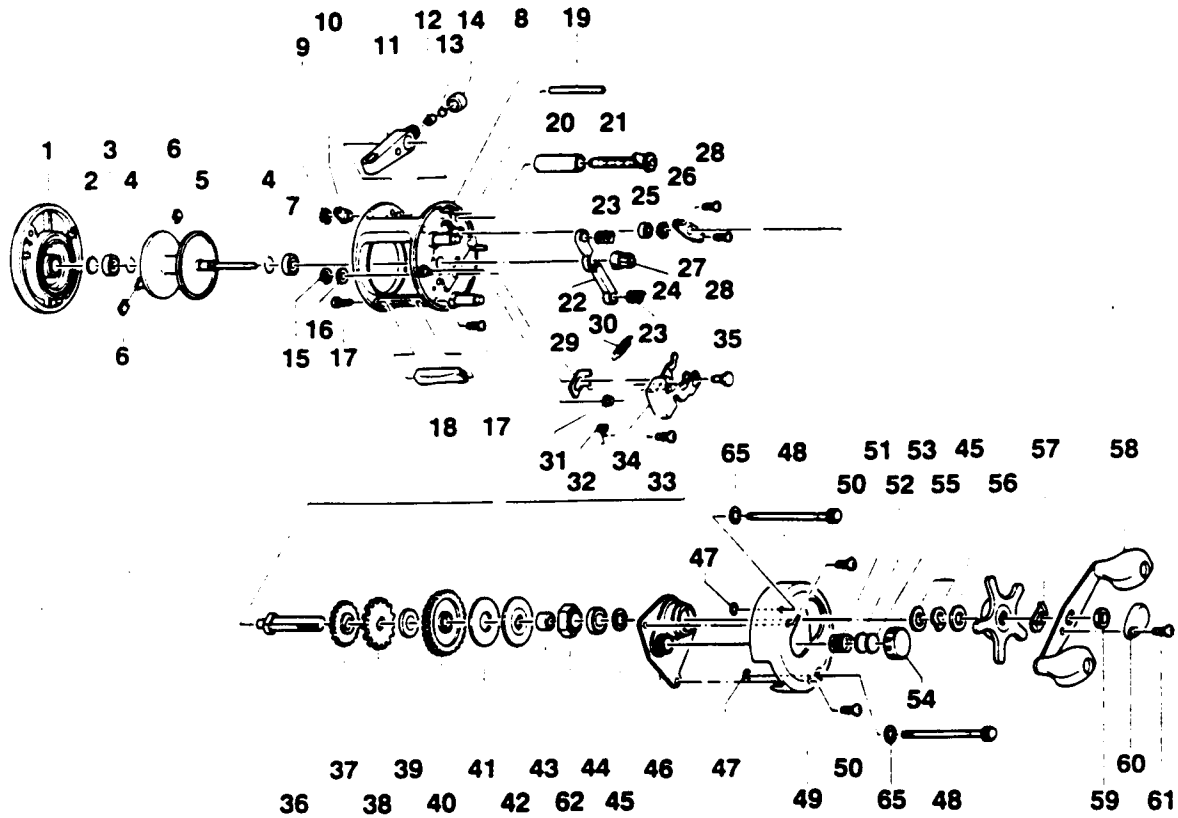

QUANTUM IR4C

Key No.	Part No.	Description	Price	Key No.	Part No.	Description	Price
1	XX323-03	Left Side Cover Assy	13.55	33	XX050-01	Screw - Release Slider	.15
2	XX038-02	Spool Shaft Washer	.26	34	JX339-02	Release Slider Assy	1.80
3	JX106-01	Bearing - Spool Shaft	6.33	35	JX102-01	Post - Kick Lever Guide	.88
4	JX080-01	Clip Ring	.26	36	JX008-01	Crank Shaft	2.88
5	JX321-02	Spool Assy	13.75	37	JX112-01	O/S Drive Gear	.46
6	XX044-01	Brake Shoe B	.26	38	JX083-01	Trip Ratchet	.93
7	JX106-01	Bearing - Spool Shaft	6.33	39	JX111-01	Washer - Ratchet	.46
8	JX301-04	Frame Assy	29.65	40	JX012-01	Drive Gear	7.67
9	QW120-01	E-Clip - Worm Shaft	.26	41	JX059-01	Drag Disc	1.44
10	JX067-01	Bushing - Worm Shaft	.31	42	JX045-01	Drag "D" Washer	.88
11	JX347-02	Line Guide Carrier Assy	2.32	43	CW052-01	Sleeve - One Way Bearing	2.88
12	JX006-01	Line Guide Pawl	1.80	44	TW058-01	Bearing - Crank Shaft (U)	7.21
13	JX035-01	Washer - Line Guide Pawl	.26	45	JX038-01	Crank Shaft Washer	.31
14	JX007-02	Screw - Line Guide Carrier	.52	46	JX066-02	Crank Shaft Guide	3.35
15	NX092-01	E-Clip - Kick Lever Guide Post	.26	47	JX073-01	O-Ring - Thumb Screw	.31
16	XX035-01	Washer - Kick Lever Guide	.26	48	XX374-01	Thumb Screw Assy	1.24
17	JX050-01	Screw - Thumb Rest	.31	49	JX024-04	Right Side Cover	9.75
18	JX009-02	Thumb Rest	.62	50	QW123-01	Right Side Cover Screw	.15
19	JX061-01	Line Guide Carrier Guide	.98	51	JX105-01	Spring - Tension Knob	.31
20	JX016-01	Worm Shaft Guide	.72	52	QW032-02	Washer - Spool Tension	.26
21	JX372-01	Worm Shaft Assy	6.90	53	JX082-01	Washer - Cushion	.21
22	JX025-01	Pinion Yoke	.52	54	XX033-01	Spool Tension Knob	.26
23	JX040-01	Yoke Spring	.21	55	JX046-01	Spring "D" Washer	.67
24	JX011-01	Pinion Gear	5.36	56	XX355-02	Star Drag Assy	3.45
25	JX017-01	Bushing - Crank Shaft (L)	.77	57	NX054-01	Handle Washer	.26
26	QW120-01	E-Clip - Crank Shaft	.26	58	UW318-01	Handle Assy	7.00
27	JX002-01	Retainer - Crank Shaft	.57	59	QW003-01	Handle Nut	.36
28	JX107-01	Screw - Crank Shaft Retainer	.15	60	JX034-02	Handle Nut Cap	.36
29	JX077-01	Kick Lever	.57	61	QW123-01	Handle Nut Cap Screw	.15
30	JX097-01	Spring - Kick Lever	.15	62	UQ063-02	One Way Bearing	9.27
31	JX068-01	Bushing - Release Slider Guide	1.08	65	JX121-01	Washer - Thumb Screw / Clicker Spring	.21
32	JX104-01	Spring - Release Slider	.21				