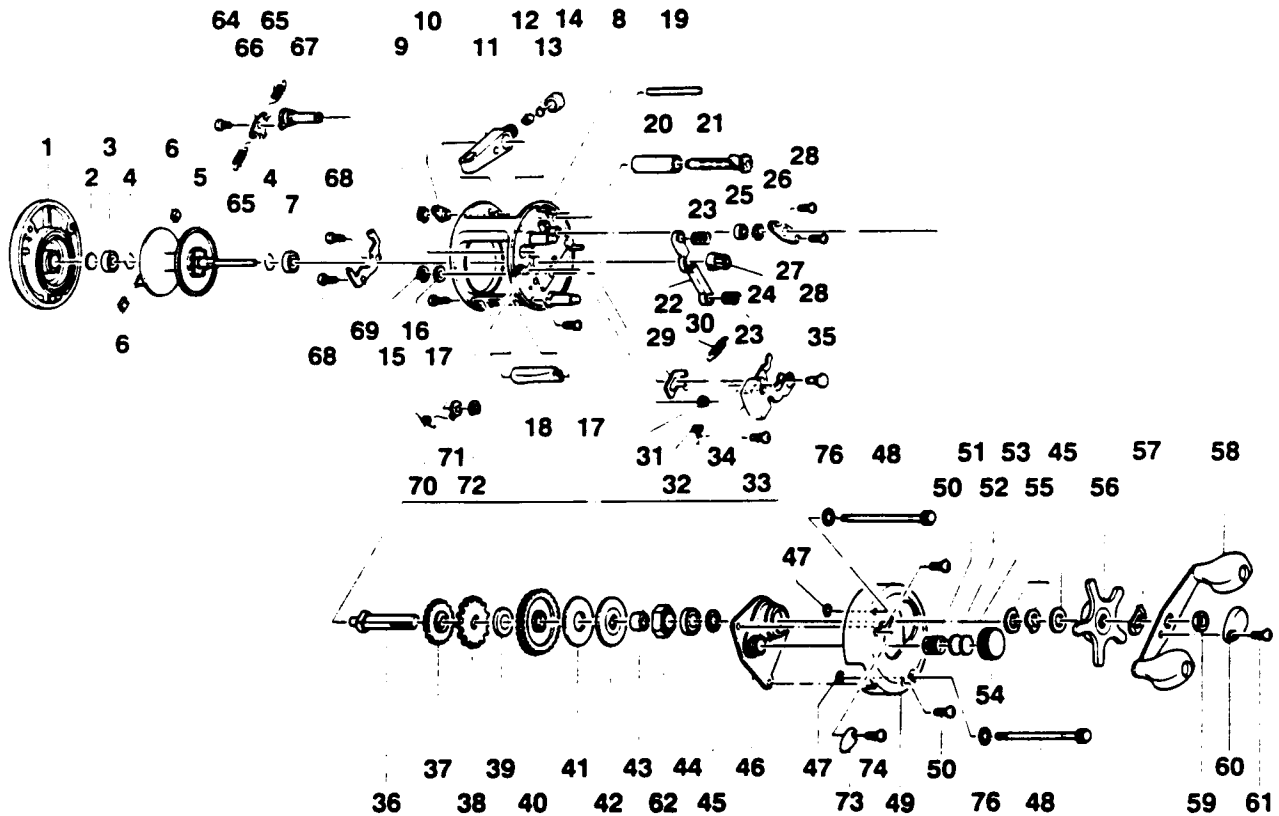

QUANTUM IR4CW

Key No.	Part No.	Description	Price	Key No.	Part No.	Description	Price
1	XX323-03	Left Side Cover Assy	13.55	38	JX083-01	Trip Ratchet	93
2	XX038-02	Spool Shaft Washer	.26	39	JX111-01	Washer - Ratchet	.46
3	JX106-01	Bearing - Spool Shaft	6.33	40	JX012-01	Drive Gear	7.67
4	JX080-01	Clip Ring	.26	41	JX059-01	Drag Disc	1.44
5	XX321-02	Spool Assy	13.75	42	JX045-01	Drag "D" Washer	.88
6	XX044-01	Brake Shoe B	.26	43	CW052-01	Sleeve - One Way Bearing	2.88
7	JX106-01	Bearing - Spool Shaft	6.33	44	TW058-01	Bearing - Crank Shaft (U)	7.21
8	XX301-04	Frame Assy	29.65	45	JX038-01	Crank Shaft Washer	.31
9	QW120-01	E-Clip - Worm Shaft	.26	46	JX066-02	Crank Shaft Guide	3.35
10	JX067-01	Bushing - Worm Shaft	.31	47	JX073-01	O-Ring - Thumb Screw	.31
11	JX347-02	Line Guide Carrier Assy	2.32	48	XX374-02	Thumb Screw Assy	1.24
12	JX006-01	Line Guide Pawl	1.80	49	XX024-04	Right Side Cover	9.75
13	JX035-01	Washer - Line Guide Pawl	.26	50	QW123-01	Right Side Cover Screw	.15
14	JX007-02	Screw - Line Guide Carrier	.52	51	JX105-01	Spring - Tension Knob	.31
15	NX092-01	E-Clip - Kick Lever Guide Post	.26	52	QW032-02	Washer - Spool Tension	.26
16	XX035-01	Washer - Kick Lever Guide	.26	53	JX082-01	Washer - Cushion	.21
17	JX050-01	Screw - Thumb Rest	.31	54	XX033-01	Spool Tension Knob	.26
18	XX009-02	Thumb Rest	.62	55	JX046-01	Spring "D" Washer	.67
19	XX061-01	Line Guide Carrier Guide	.98	56	XX355-02	Star Drag Assy	3.45
20	XX016-01	Worm Shaft Guide	.72	57	NX054-01	Handle Washer	.26
21	XX372-01	Worm Shaft Assy	7.42	58	UW318-01	Handle Assy	7.00
22	JX025-01	Pinion Yoke	.52	59	QW003-01	Handle Nut	.36
23	JX040-01	Yoke Spring	.21	60	JX034-02	Handle Nut Cap	.36
24	JX011-01	Pinion Gear	5.36	61	QW123-01	Handle Nut Cap Screw	.15
25	JX017-01	Bushing - Crank Shaft (L)	.77	62	UQ063-02	One Way Bearing	9.27
26	QW120-01	E-Clip - Crank Shaft	.26	64	XX125-01	Screw - Clicker Pawl	.98
27	JX002-01	Retainer - Crank Shaft	.57	65	JX110-01	Washer - Thumb Screw / Clicker Spring	.21
28	JX107-01	Screw - Crank Shaft Retainer	.15	66	JX114-01	Clicker Pawl	.67
29	JX077-01	Kick Lever	.57	67	JX084-01	Clicker Cam	2.88
30	JX097-01	Spring - Kick Lever	.15	68	JX125-01	Screw - Clicker Spring Holder	.21
31	JX068-01	Bushing - Release Slider Guide	1.08	69	JX103-01	Clicker Spring Holder	1.18
32	JX104-01	Spring - Release Slider	.21	70	JX022-01	Spring - Clicker Cam	.26
33	XX050-01	Screw - Release Slider	.15	71	JX041-01	Click Cam Actuator	.36
34	JX339-02	Release Slider Assy	1.80	72	JX075-01	C-Clip	.21
35	JX102-01	Post - Kick Lever Guide	.88	73	JX109-02	Click Lever	.21
36	JX008-01	Crank Shaft	2.88	74	QW053-05	Screw - Click Lever	.26
37	JX112-01	O/S Drive Gear	.46	76	JX121-01	Washer - Thumb Screw	.21