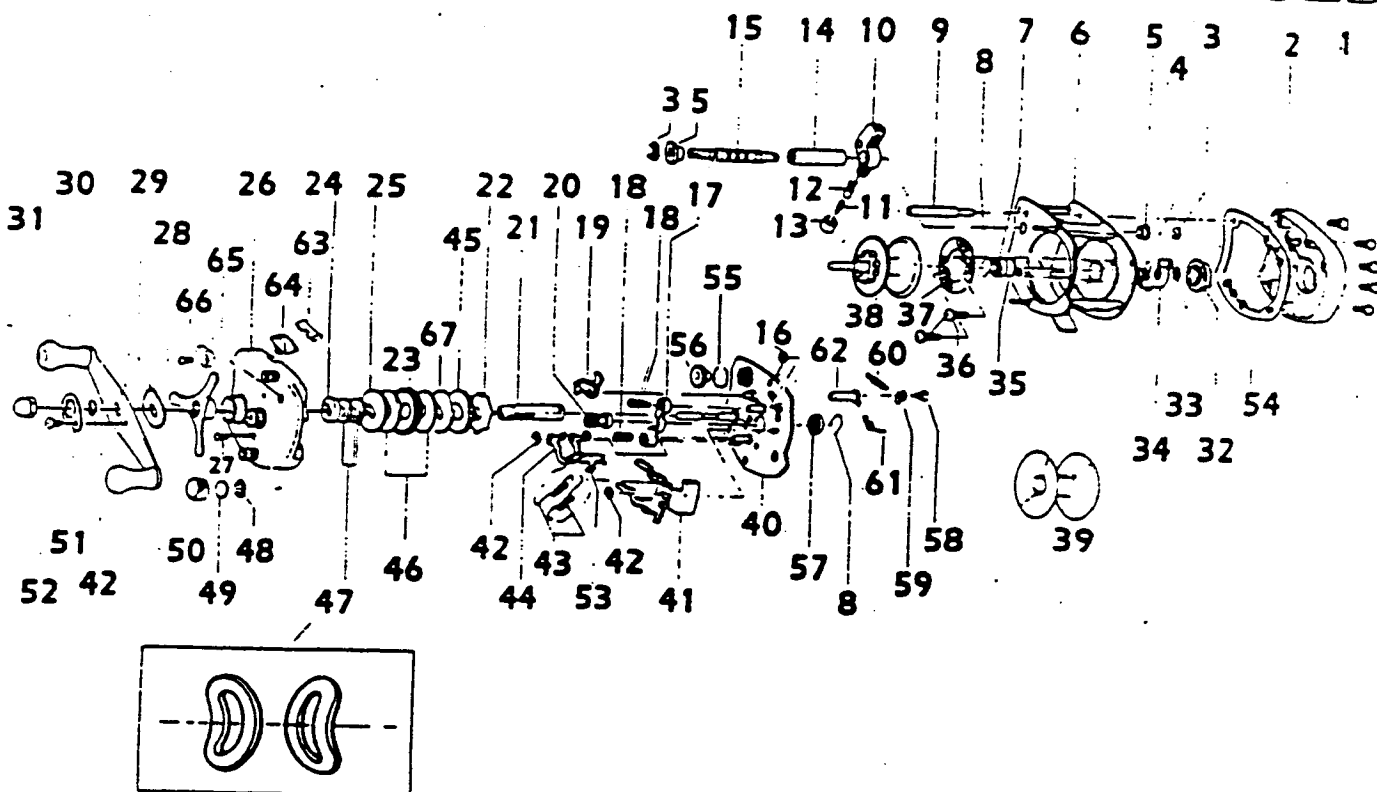

QUANTUM QD1420L

DISCONTINUED

Key No.	Part No.	Description	Price	Key No.	Part No.	Description	Price
	CX4000	SPARE PARTS W/WRENCH	3.69	32	CX4303	MAGNETIC CONTROL DIAL	.99
	MX310	SET PLATE	18.73	33	CX4250	O RING	.49
	MX324	SIDE COVER	13.58	34	CX4261	MAGNET RET. SUPPORT	1.46
	T130	WRENCH	2.59	35	CX4255	SPOOL TENSION SHIM A	.36
1	LX4102	RIGHT SIDE PLATE SCR.	.99	36	CX4602	MAGNET RETAINER SCREW	.62
2	LX4101	RIGHT SIDE PLATE	6.45	37	CX4257	MAGNET RETAINER	8.59
3	CX4152	WORM SHAFT RETAINER	.31	38	MX4251	SPOOL	14.72
4	CX4301	MAGNET RET. SPRING	.36	39	FX4260	U SPOOL CONVERTER	4.31
5	CX4156	WORM GUARD BUSHING	.62	40	MX4351	SET PLATE	18.73
6	MX4051	FRAME	25.17	41	LX4402	SPOOL RELEASE BUTTON	2.64
7	CX4252	SPOOL SHFT BEARING	7.99	42	CX4656	RETAINER CLIP	.36
8	CX4253	BEARING RETAINER	.36	43	FX4353	SET PLATE ACT SPRING	.91
9	EX4159	FRAME POST SILVER	1.53	44	LX4503	SET PLATE ACT. 'B'	1.84
10	CX4201	LINE GUIDE	4.00	45	LX4658	ANTI-REVERSE RATCHET	3.86
11	CX4203	LINE GUIDE PAWL SPRING	.36	46	CX4661	DRAG WASHER A	.36
12	CX4202	LINE GUIDE PAWL	2.21	47	CX4662	DRIVE SHAFT SPR. WSHR	.36
13	CX4204	PAWL CAP	.91	48	CX4258	O RING	.36
14	EX4158	WORM SHFT GUARD-SILVER	2.46	49	CX4302	SPOOL TENSION SHIM B	.36
15	FX4151	WORM SHAFT	5.83	50	CX4259	SPOOL TENSION KNOB	1.84
16	CX4502	SPOOL RELEASE SPRING	.36	51	LX4703	HANDLE NUT LOCK	1.23
17	CX4401	PINION YOKE	.62	52	LX4704	HANDLE NUT LOCK SCR.	.49
18	CX4403	PINION YOKE SPRING	.36	53	LX4501	SET PLATE ACT. 'A'	1.23
19	LX4452	ANTI-REVERSE PAWL	1.84	54	CX4107	LEFT PLATE SPACER-WH.	1.53
20	LX4256	PINION GEAR	9.21	55	CX4153	GEAR RETAINING CLIP	.31
21	LX4652	DRIVE SHAFT	4.90	56	LX4150	WORM SHAFT GEAR	2.88
22	LX4451	RELEASE RATCHET	1.23	57	CX4252	SPOOL SHFT BEARING	7.99
23	LX4651	DRIVE GEAR	6.68	58	FX4552	CLICK PAWL SCREW	1.23
24	CX4659	DRAG WASHER B	.62	59	MX4551	CLICK PAWL	1.41
25	CX4254	DRIVE SHFT BUSH	.62	60	MX4553	CLICK PAWL SPRING	1.23
26	MX4103	LEFT SIDE PLATE	14.12	61	FX4556	CLICK CAM SPRING	.91
27	LX4352	LEFT SIDE CVR SCREW	.42	62	MX4557	CLICK CAM	2.64
28	LX4663	STAR DRAG	6.14	63	FX4455	ANTI-REV. LVR. PLATE	.91
29	CX4660	HANDLE WASHER	.36	64	FX4456	ANTI-REV. LEVER	1.41
30	CX4701	HANDLE	5.53	65	FX4558	BAIT CLICK LEVER	1.46
31	LX4702	HANDLE NUT	1.53	66	MX4559	BAIT CLICK LVR SCREW	.62