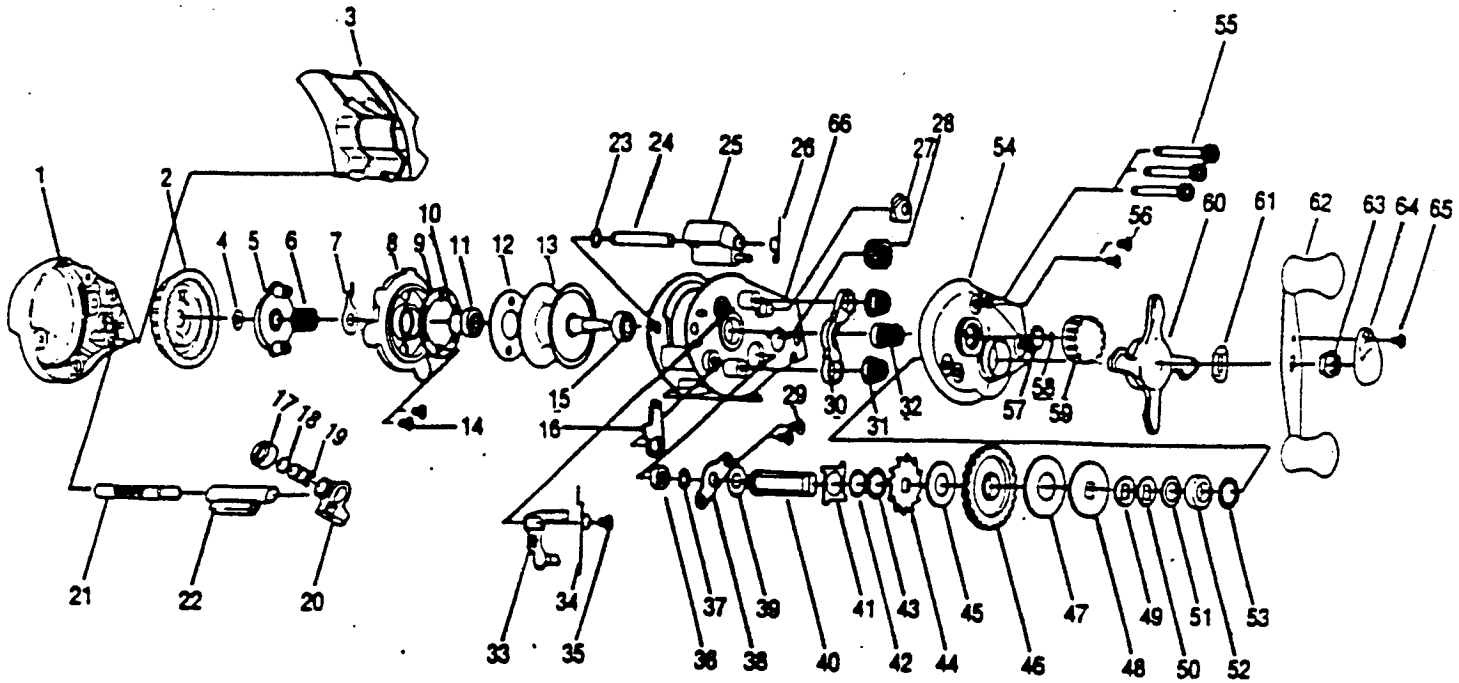

# QUANTUM QL1000

Key No.	Part No.	Description	Price	Key No.	Part No.	Description	Price
1	WW023-4	LEFT SIDE COVER	6.70	35	WW076	SCREW-RELEASE SLIDER	.77
2	WW026	MAGNET CONTROL DIAL	1.49	36	WW103	CRANK SHAFT BUSHING	.88
3	WW027-4	HOOD	6.59	37	QW120	E-RING	.52
4	NX105	DIAL FRICTION RING	.77	38	WW002	RETAINER-CRANK SHAFT	1.03
5	WW028	SLIDE CAM	.93	39	WW104	WASHER-CRANK SHAFT	.52
6	NX071	SLIDE CAM SPRING	.67	40	WW008	CRANK SHAFT	2.99
7	WW108	CLICKER	.88	41	GW083	TRIP RATCHET	2.25
8	WW051	SPOOL COVER	6.64	42	WW105	WASHER-TRIP RATCHET	.88
9	WW330	MAGNET PLATE ASSEMBLY	6.64	43	WW111	WASHER-RATCHET	.93
10	WW082	SPOOL TENSION SHIM	.41	44	WW091	A/R RATCHET	.93
11	WW017	SPOOL SHAFT BUSHING	.46	45	WW110	WASHER-DRIVE GEAR	.93
13	WW321	SPOOL ASSEMBLY	8.29	46	WW012	DRIVE GEAR	8.19
14	QW076	SCREW	.62	47	WW059	DRAG DISC	2.68
15	WW017	SPOOL SHAFT BUSHING	.46	48	WW045	WASHER-DRAG	1.24
16	WW084	LINK	.98	49	QW046	SPRING WASHER D	.98
17	QW007	LINE GUIDE CARRIER SCREW	2.16	50	QW048	SPRING WASHER D	.98
18	QW035	CRANK SHAFT WASHER	1.49	51	WW035	WASHER-BEARING	.98
19	WW006	LINE GUIDE PAWL	2.16	52	WW058	BEARING	8.09
20	WW347	LINE GUIDE CARRIER	1.08	53	WW035	WASHER-BEARING	.98
21	WW072	WORM SHAFT	5.51	54	WW024-4	RIGHT SIDE COVER	6.54
22	WW016	WORM SHAFT GUIDE	1.08	55	WW374	THUMB SCREW	1.44
23	QW120	E-RING	.52	56	QW050	THUMB REST SCREW	.93
24	WW050	THUMB BAR PIN	1.24	57	WW101	TENSION KNOB O-RING	.77
25	WW309	THUMB BAR ASSEMBLY	2.21	58	WW032	WASHER-TENSION KNOB	.46
26	WW022	THUMB BAR SPRING	.88	59	WW033	TENSION KNOB	.93
27	WW363	A/R PAWL ASSEMBLY	1.75	60	WW055	DRAG STAR	2.94
28	WW085	LEVEL WIND GEAR	.93	61	NX054	WASHER-HANDLE	.77
29	WW107	SCREW	.67	62	WW318	HANDLE ASSEMBLY	5.51
30	WW025	PINION YOKE	.93	63	QW003	HANDLE NUT	1.60
31	WW040	SPRING YOKE	.52	64	QW034	HANDLE NUT CAP	.93
32	WW311	PINION ASSEMBLY	3.30	65	QW123	HANDLE NUT CAP SCREW	.93
33	WW039	RELEASE SLIDER	1.24	66	WW001	FRAME	3.61
	WW109	SPRING-RELEASE SLIDER	1.49				