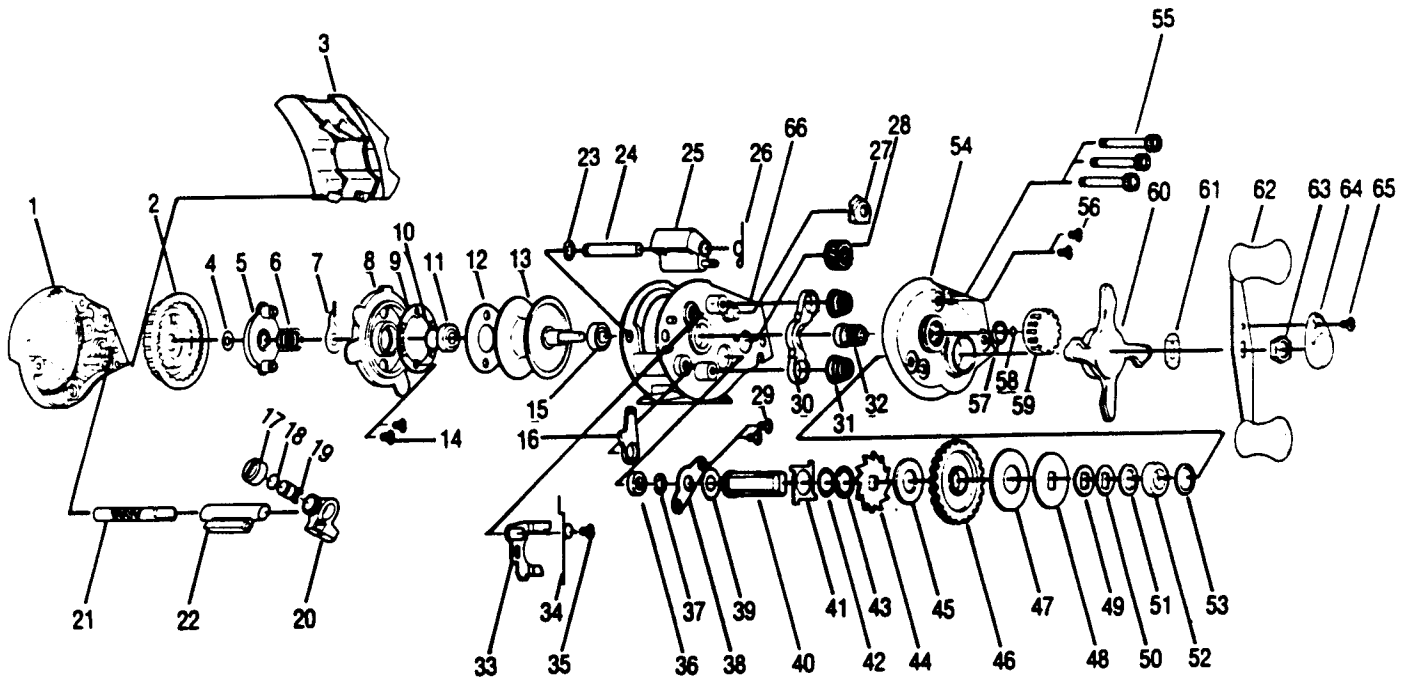

# QUANTUM QP200

Key No.	Part No.	Description	Price	Key No.	Part No.	Description	Price
1	WW023-2	LEFT SIDE COVER	6.28	35	WW076	SCREW-RELEASE SLIDER	.77
2	WW026	MAGNET CONTROL DIAL	1.49	36	WW103	CRANK SHAFT BUSHING	.88
3	WW027-2	HOOD	5.56	37	QW120	E-RING	.52
4	NX105	DIAL FRICTION RING	.77	38	WW002	RETAINER-CRANK SHAFT	1.03
5	WW028	SLIDE CAM	.93	39	WW104	WASHER-CRANK SHAFT	.52
6	NX071	SLIDE CAM SPRING	.67	40	WW008	CRANK SHAFT	2.99
7	WW108	CLICKER	.88	41	GW083	TRIP RATCHET	2.25
8	WW051	SPOOL COVER	6.64	42	WW105	WASHER-TRIP RATCHET	.88
9	WW330	MAGNET PLATE ASSEMBLY	6.64	43	WW111	WASHER-RATCHET	.93
10	WW082	SPOOL TENSION SHIM	.41	44	WW091	A/R RATCHET	.93
11	WW017	SPOOL SHAFT BUSHING	.46	45	WW110	WASHER-DRIVE GEAR	.93
13	WW321	SPOOL ASSEMBLY	8.29	46	WW012	DRIVE GEAR	8.19
14	QW076	SCREW	.62	47	WW059	DRAG DISC	2.68
16	WW084	LINK	.98	48	WW045	WASHER-DRAG	1.24
17	QW007	LINE GUIDE CARRIER SCREW	2.16	49	QW046	SPRING WASHER D	.98
18	QW035	CRANK SHAFT WASHER	1.49	50	QW046	SPRING WASHER D	.98
19	WW006	LINE GUIDE PAWL	2.16	51	WW035	WASHER-BEARING	.98
20	WW347	LINE GUIDE CARRIER	1.08	52	WW058	BEARING	8.09
21	WW072	WORM SHAFT	5.51	53	WW035	WASHER-BEARING	.98
22	WW016	WORM SHAFT GUIDE	1.08	54	WW024-2	RIGHT SIDE COVER	5.51
23	QW120	E-RING	.52	55	WW374	THUMB SCREW	1.44
24	WW050	THUMB BAR PIN	1.24	56	QW050	THUMB REST SCREW	.93
25	WW309	THUMB BAR ASSEMBLY	2.21	57	WW101	TENSION KNOB O-RING	.77
26	WW022	THUMB BAR SPRING	.88	58	WW032	WASHER-TENSION KNOB	.46
27	WW363	A/R PAWL ASSEMBLY	1.75	59	WW033	TENSION KNOB	.93
28	WW085	LEVEL WIND GEAR	.93	60	WW055	DRAG STAR	2.94
29	WW107	SCREW	.67	61	NX054	WASHER-HANDLE	.77
30	WW025	PINION YOKE	.93	62	WW318	HANDLE ASSEMBLY	5.51
31	WW040	SPRING YOKE	.52	63	QW003	HANDLE NUT	1.60
32	WW311	PINION ASSEMBLY	3.30	64	QW034	HANDLE NUT CAP	.93
33	WW039	RELEASE SLIDER	1.24	65	QW123	HANDLE NUT CAP SCREW	.93
34	WW109	SPRING-RELEASE SLIDER	1.49	66	WW001	FRAME	3.61